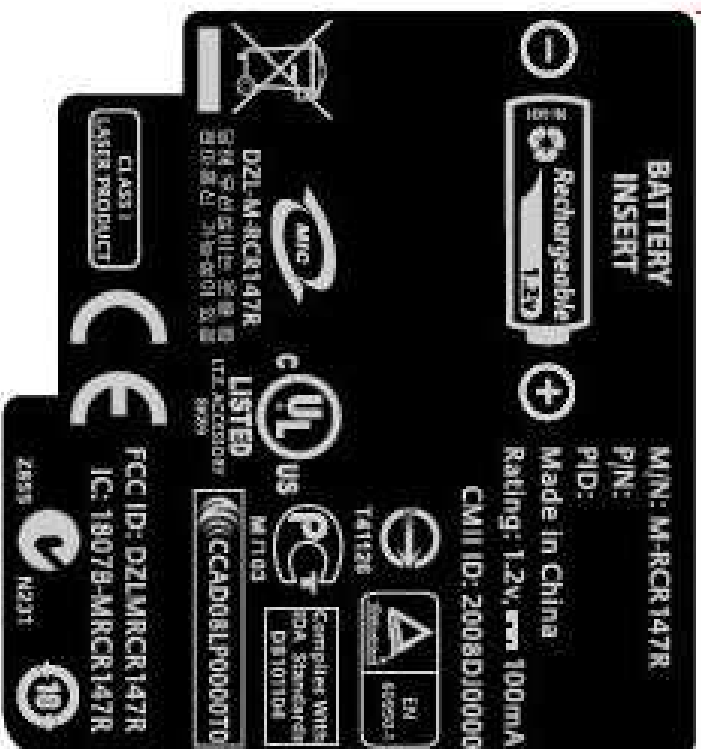

39.45

SCALE 1 : 1

P/N & PID
in house printed

PDM-640-001289_004_WW

Background to match Grey Plume(CP-700-000289);
Certification logos and text PMS 431C,
Battery icons PMS 877C