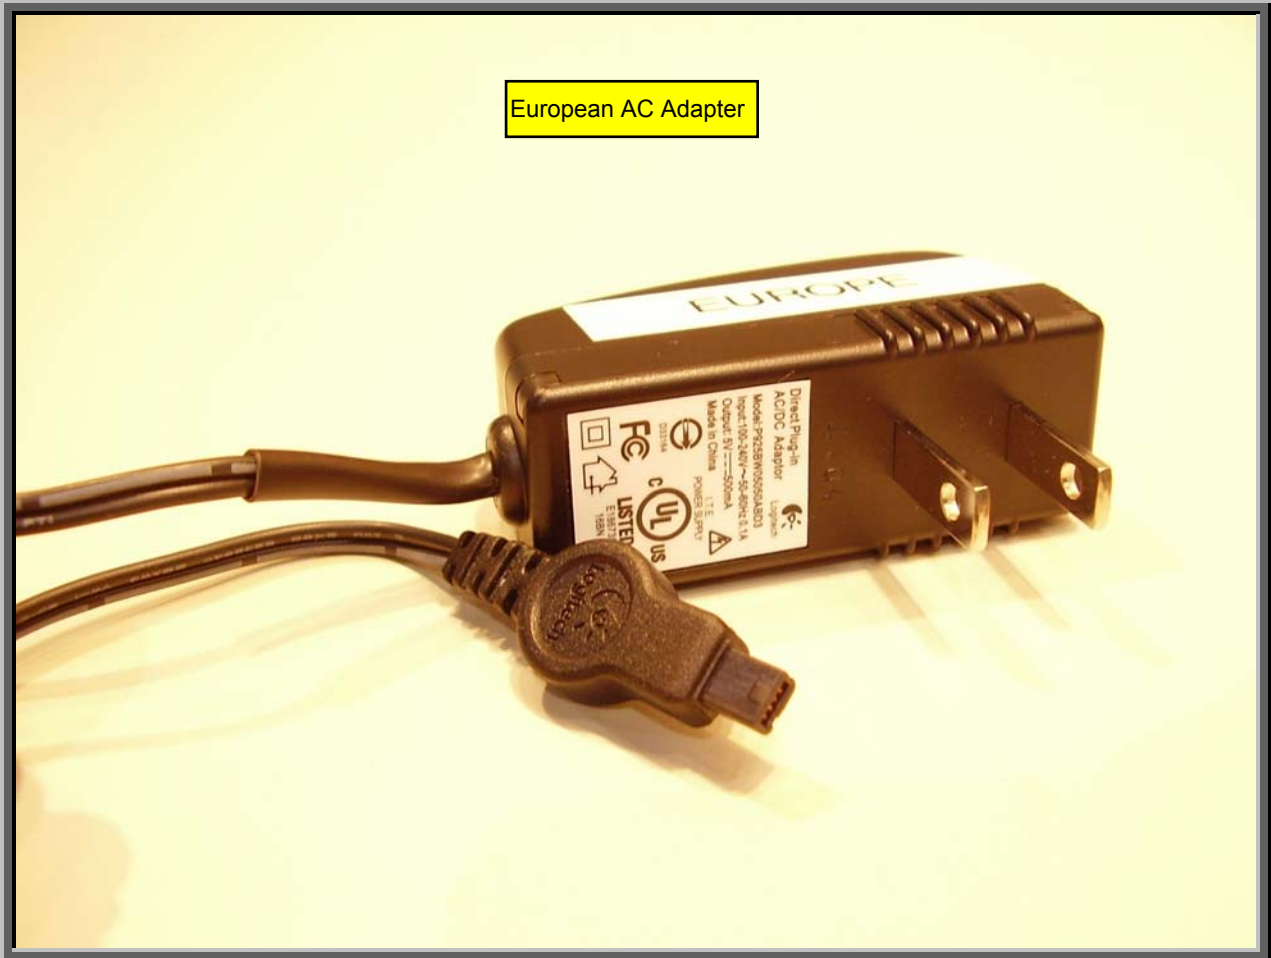

Headset side view

Antenna

European AC Adapter

US AC Adapter

US ONLY

 **Logitech®**
AU056V1 50T
Direct Plug-In AC/DC Adapter
Class 2 Transformer
Input: 120V ~ 60Hz 0.04A
Output: 5.0V ± 150mA

130°C
MADE IN CHINA