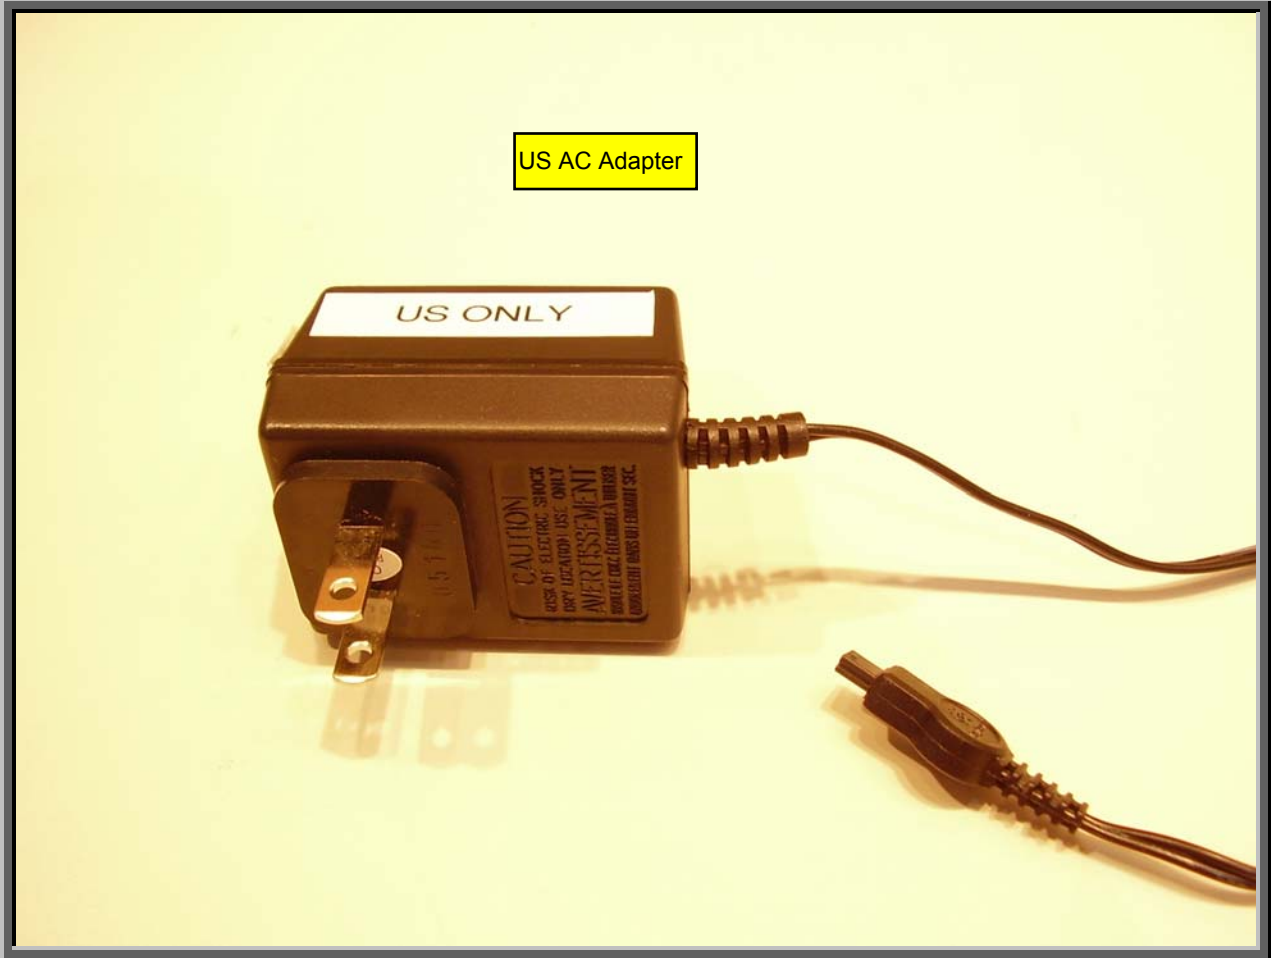

Headset side view

Antenna

European AC Adapter

US AC Adapter

US ONLY

 **Logitech®**
AU056V1 50T
Direct Plug-In AC/DC Adapter
Class 2 Transformer
Input: 120V ~ 60Hz 0.04A
Output: 5.0V ± 150mA

130°C
MADE IN CHINA