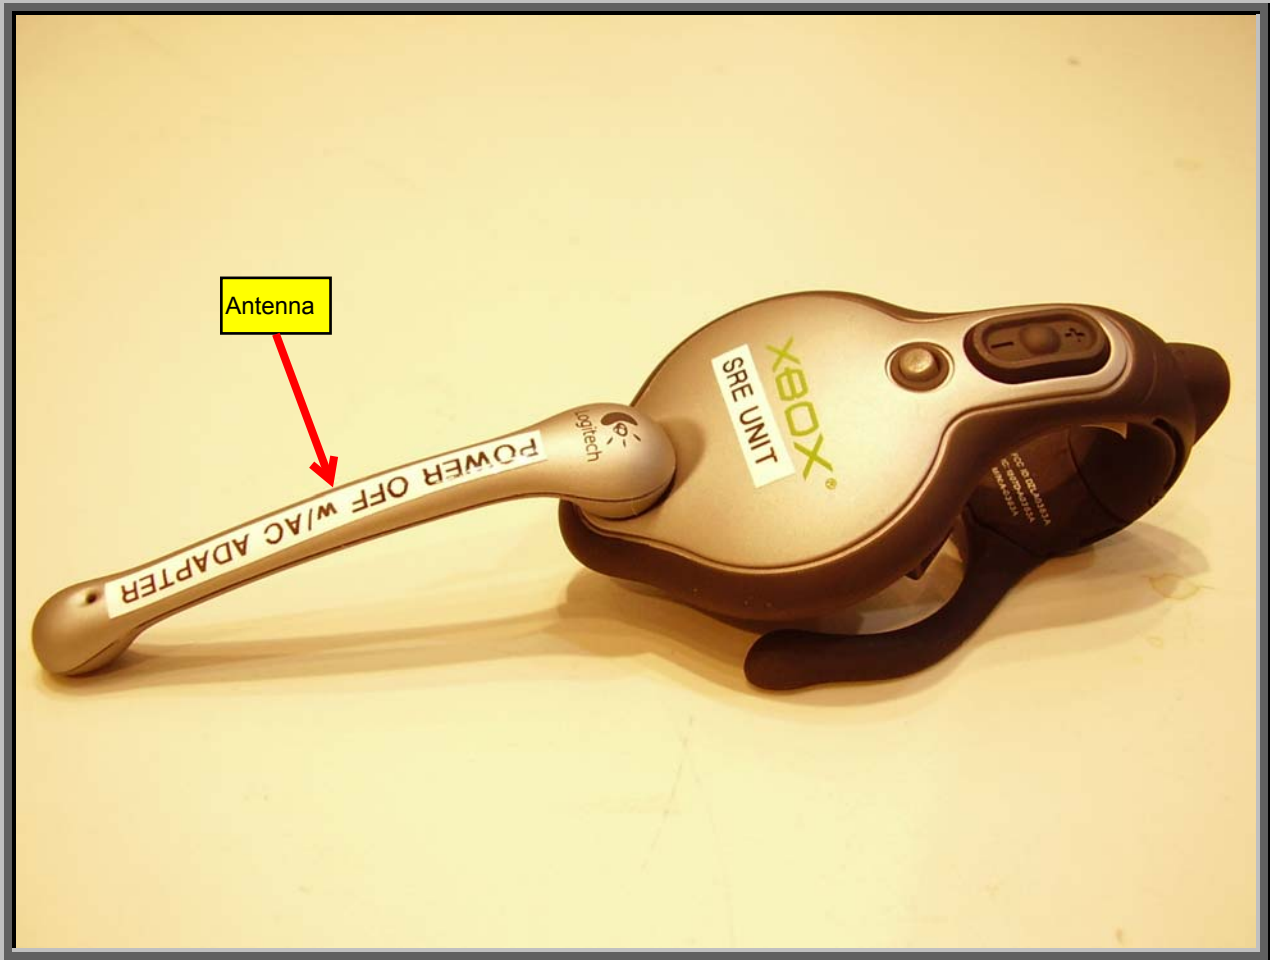

Headset side view

Antenna

European AC Adapter

US AC Adapter

US ONLY

 **Logitech®**
AU056V1 50T
Direct Plug-In AC/DC Adapter
Class 2 Transformer
Input: 120V ~ 60Hz 0.04A
Output: 5.0V ± 150mA

130°C
MADE IN CHINA