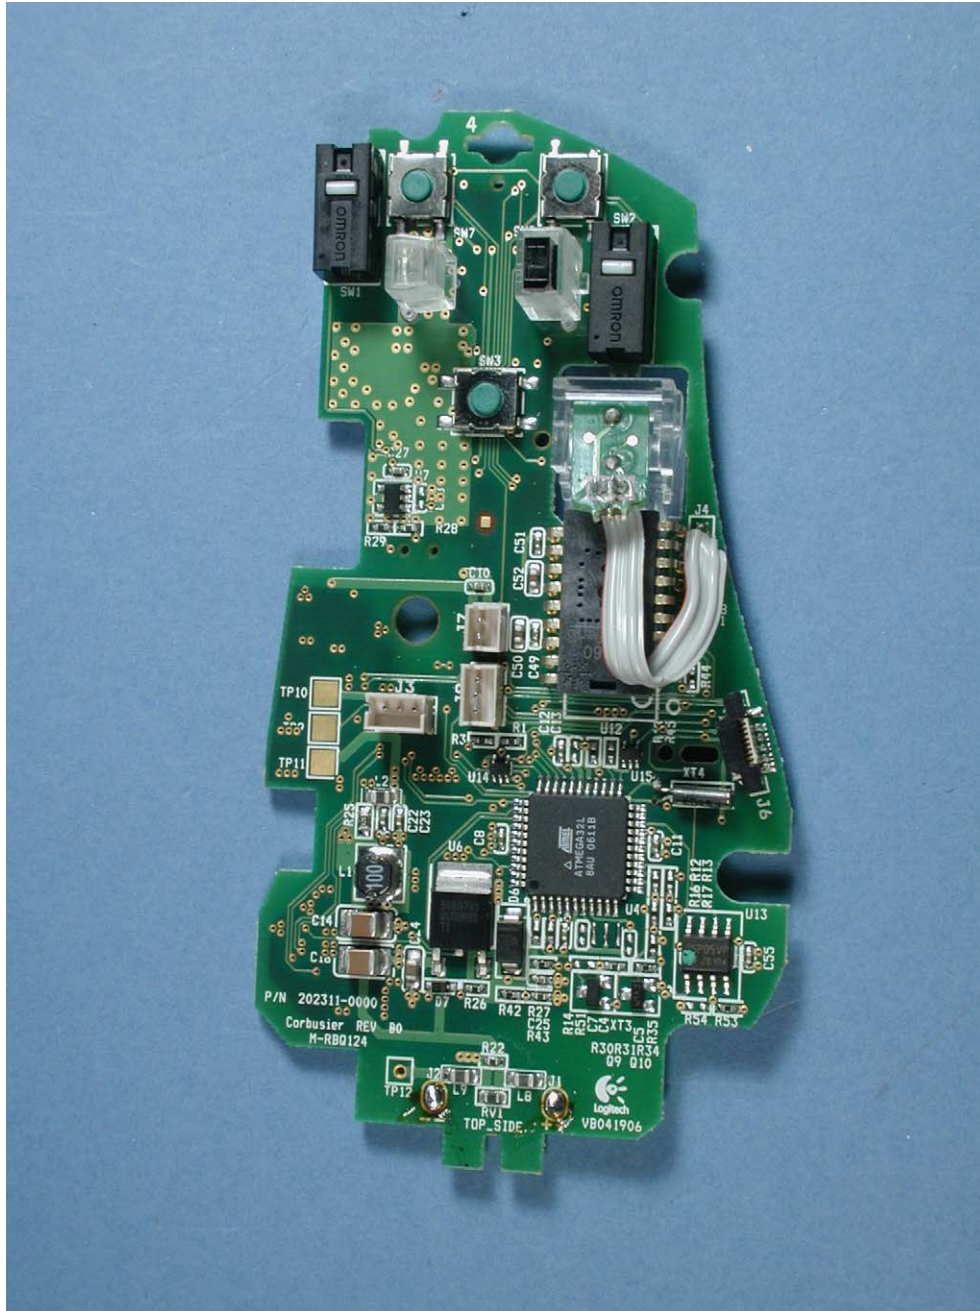

Photographs module 99744231

Internal

PHOTOGRAPH 1: M-RBQ124 <i>EXPLODED VIEW</i>	2
PHOTOGRAPH 2: M-RBQ124 <i>INTERNAL VIEW OF BOTTOM PART</i>	3
PHOTOGRAPH 2: M-RBQ124 <i>INTERNAL VIEW OF TOP PART</i>	4
PHOTOGRAPH 2: M-RBQ124 <i>PCB TOP VIEW</i>	5
PHOTOGRAPH 2: M-RBQ124 <i>PCB REAR VIEW</i>	6
PHOTOGRAPH 2: L-LN13 <i>CRADLE, INSIDE VIEW</i>	7

Photograph 1: M-RBQ124 *exploded view*

Photograph 2: M-RBQ124 internal view of bottom part

Photograph 3: M-RBQ124 *internal view of top part*

Photograph 4: M-RBQ124 PCB top view

Photograph 5: M-RBQ124 PCB rear view

Photograph 6: L-LN13 cradle, inside view