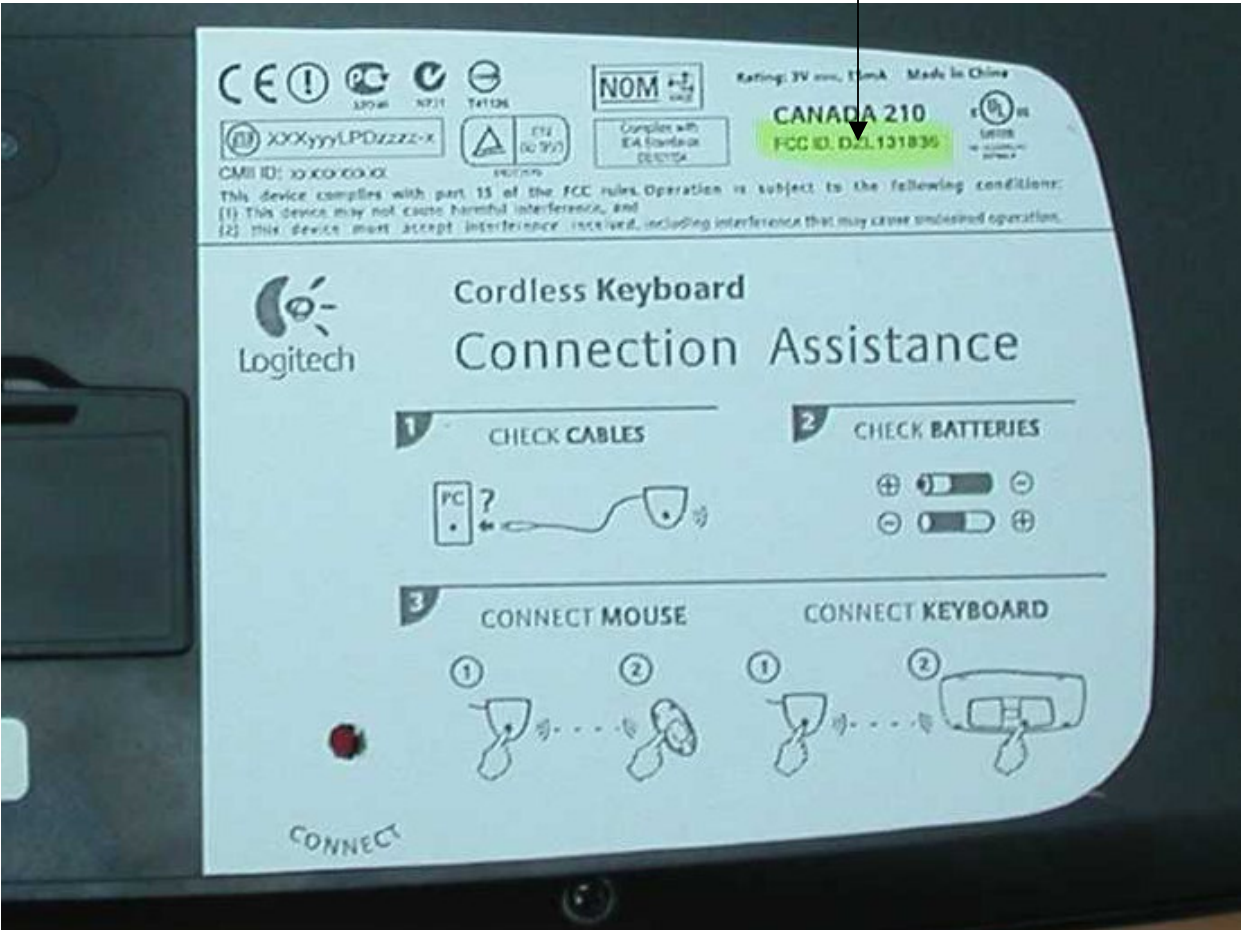

Label location for model Y-RQ52:

Location of FCC ID: DZL131836

Location of FCC ID: DZL131836

Location of FCC ID: DZL131836