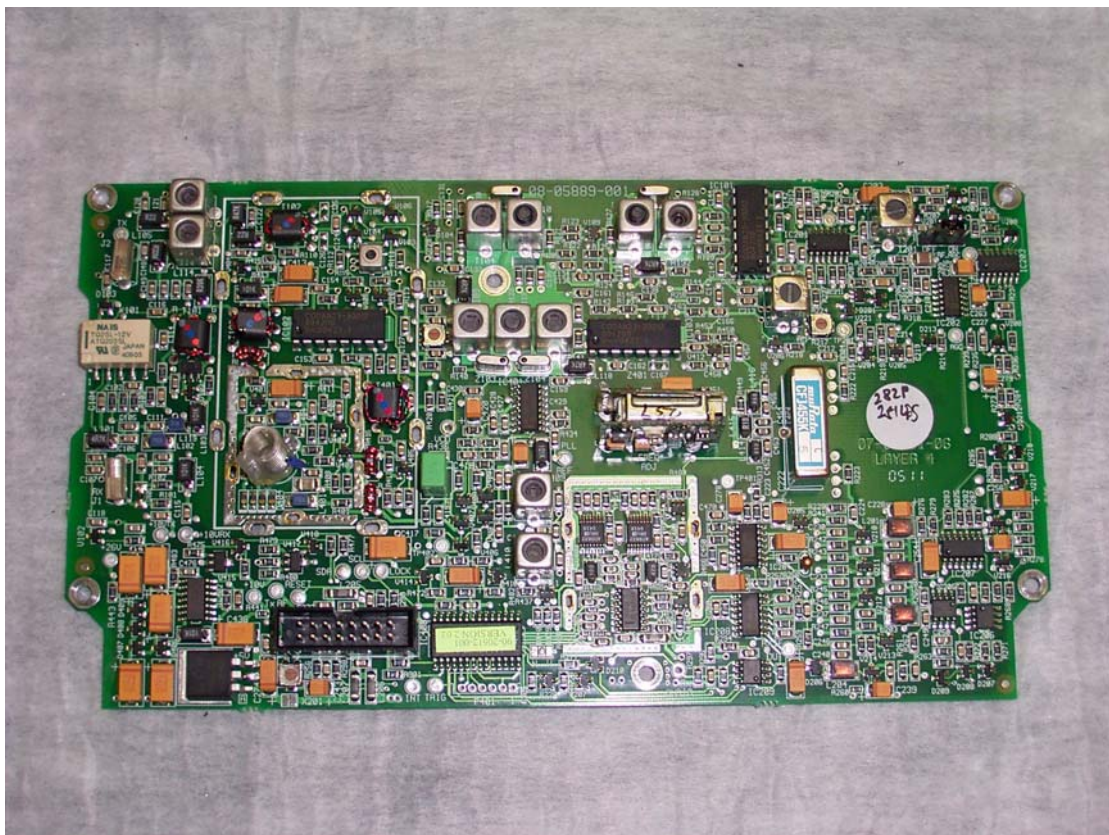

2012 Internal photos:

1. 2012 with top cover removed

2. 2012 with bottom cover removed

3. 2012 with screens removed (top view)

4. 2012 with screens removed (bottom view)

5. 2012 PA Filter and Control assembly (08-05910-001)

6. 2012 Audio Interconnect and Data I/O assembly (08-06261-001)

7. 2012 RF/IF assembly 08-05889-001

8. 2012 RF/IF assembly with all screens removed (08-05889-001)

9. 2012 Application Processor Handset & Data I/F assembly (08-06260-001)