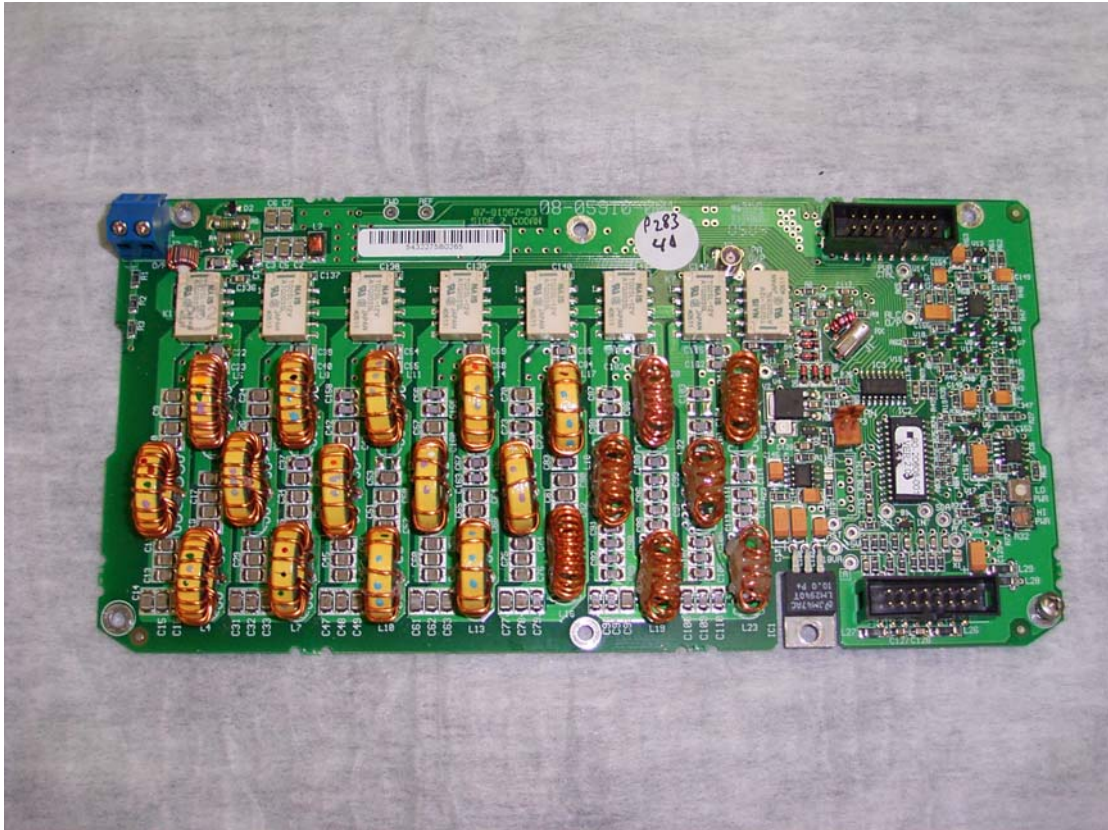

2012 Internal photos:

1. 2012 with top cover removed

2. 2012 with bottom cover removed

3. 2012 with screens removed (top view)

4. 2012 with screens removed (bottom view)

5. 2012 PA Filter and Control assembly (08-05910-001)

6. 2012 Audio Interconnect and Data I/O assembly (08-06261-001)

7. 2012 RF/IF assembly 08-05889-001

8. 2012 RF/IF assembly with all screens removed (08-05889-001)

9. 2012 Application Processor Handset & Data I/F assembly (08-06260-001)