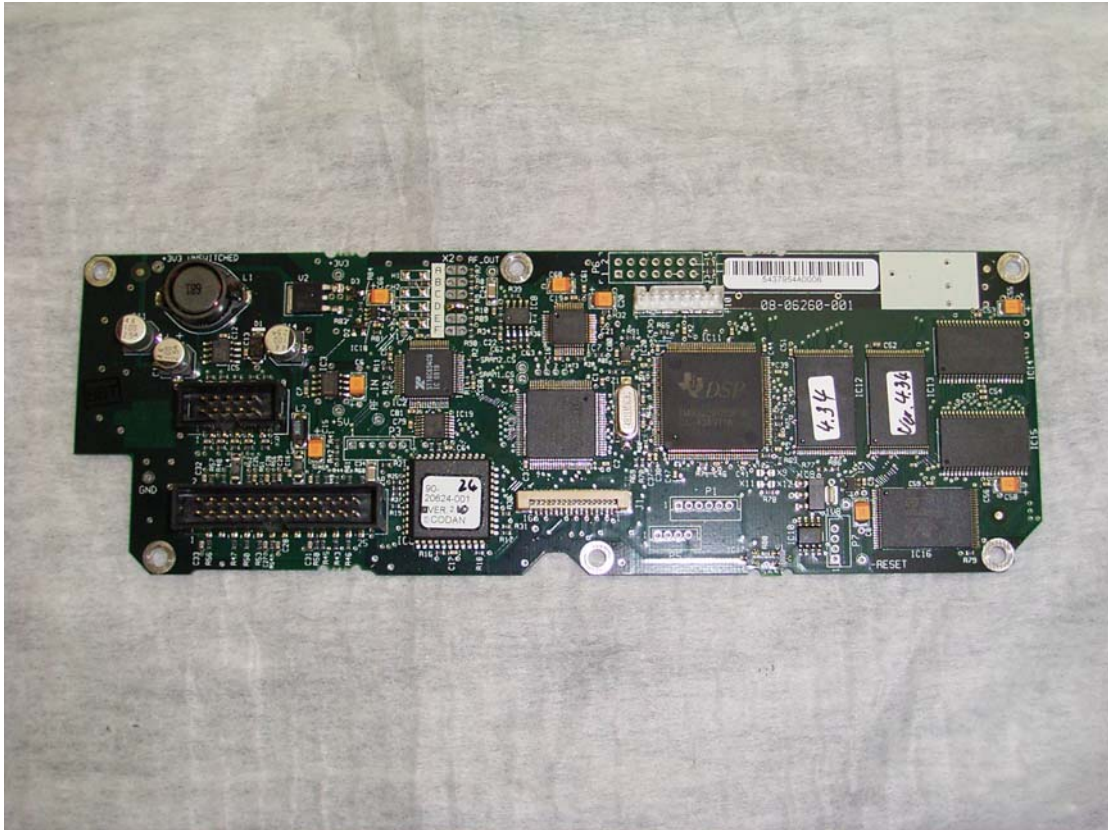

2012 Internal photos:

1. 2012 with top cover removed

2. 2012 with bottom cover removed

3. 2012 with screens removed (top view)

4. 2012 with screens removed (bottom view)

5. 2012 PA Filter and Control assembly (08-05910-001)

6. 2012 Audio Interconnect and Data I/O assembly (08-06261-001)

7. 2012 RF/IF assembly 08-05889-001

8. 2012 RF/IF assembly with all screens removed (08-05889-001)

9. 2012 Application Processor Handset & Data I/F assembly (08-06260-001)