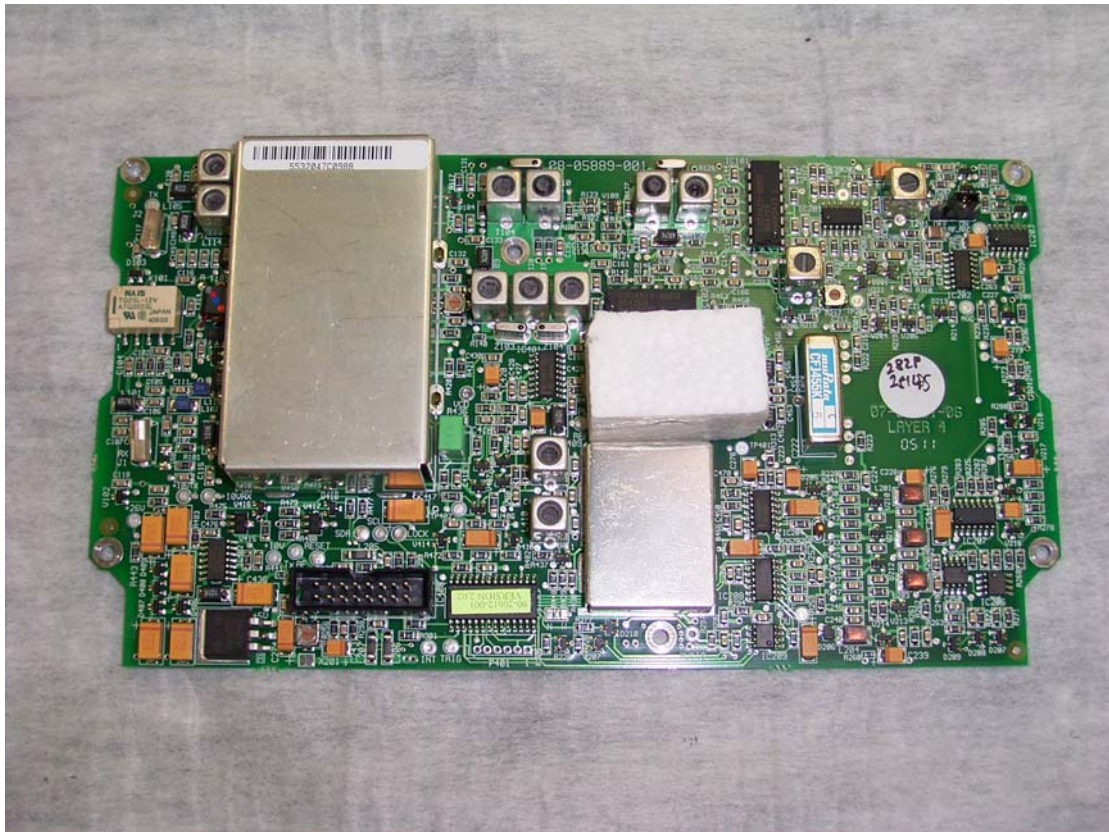

2012 Internal photos:

1. 2012 with top cover removed

2. 2012 with bottom cover removed

3. 2012 with screens removed (top view)

4. 2012 with screens removed (bottom view)

5. 2012 PA Filter and Control assembly (08-05910-001)

6. 2012 Audio Interconnect and Data I/O assembly (08-06261-001)

7. 2012 RF/IF assembly 08-05889-001

8. 2012 RF/IF assembly with all screens removed (08-05889-001)

9. 2012 Application Processor Handset & Data I/F assembly (08-06260-001)