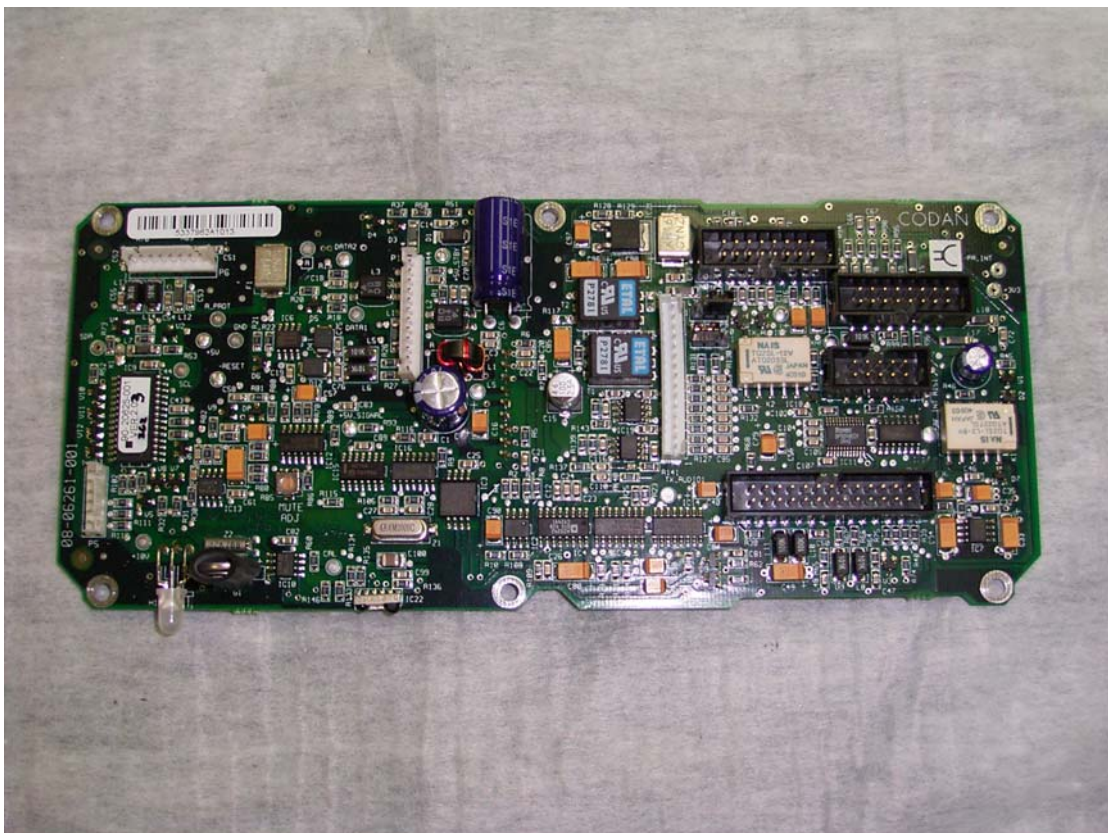

2012 Internal photos:

1. 2012 with top cover removed

2. 2012 with bottom cover removed

3. 2012 with screens removed (top view)

4. 2012 with screens removed (bottom view)

5. 2012 PA Filter and Control assembly (08-05910-001)

6. 2012 Audio Interconnect and Data I/O assembly (08-06261-001)

7. 2012 RF/IF assembly 08-05889-001

8. 2012 RF/IF assembly with all screens removed (08-05889-001)

9. 2012 Application Processor Handset & Data I/F assembly (08-06260-001)