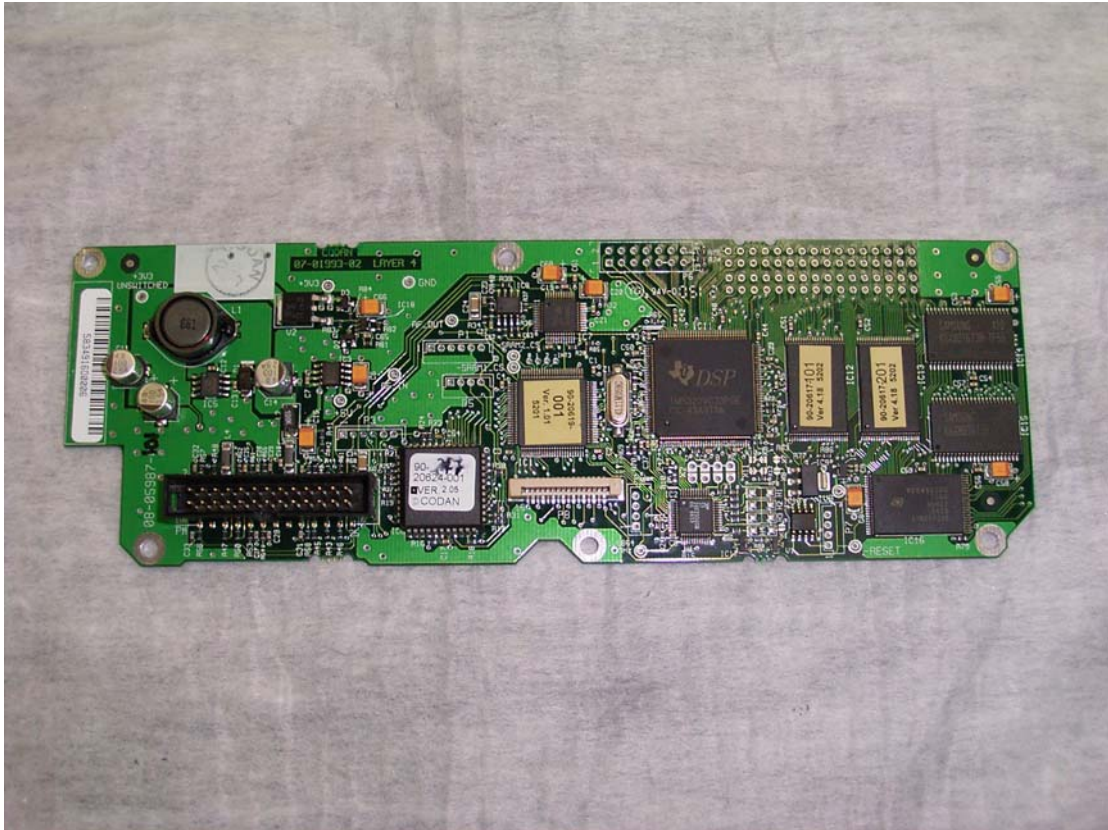

2011 Internal photos:

1. 2011 with top cover removed

2. 2011 with bottom cover removed

3. 2011 with screens removed (top view)

4. 2011 with screens removed (bottom view)

5. 2011 PA Filter and Control assembly (08-05910-001)

6. 2011 Audio & Interconnect assembly (08-05988-001)

7. 2011 RF/IF assembly (08-05889-001)

8. 2011 RF/IF assembly with all screens removed (08-05889-001)

9. 2011 Application Processor Handset I/F 3V assembly (08-05987-001)