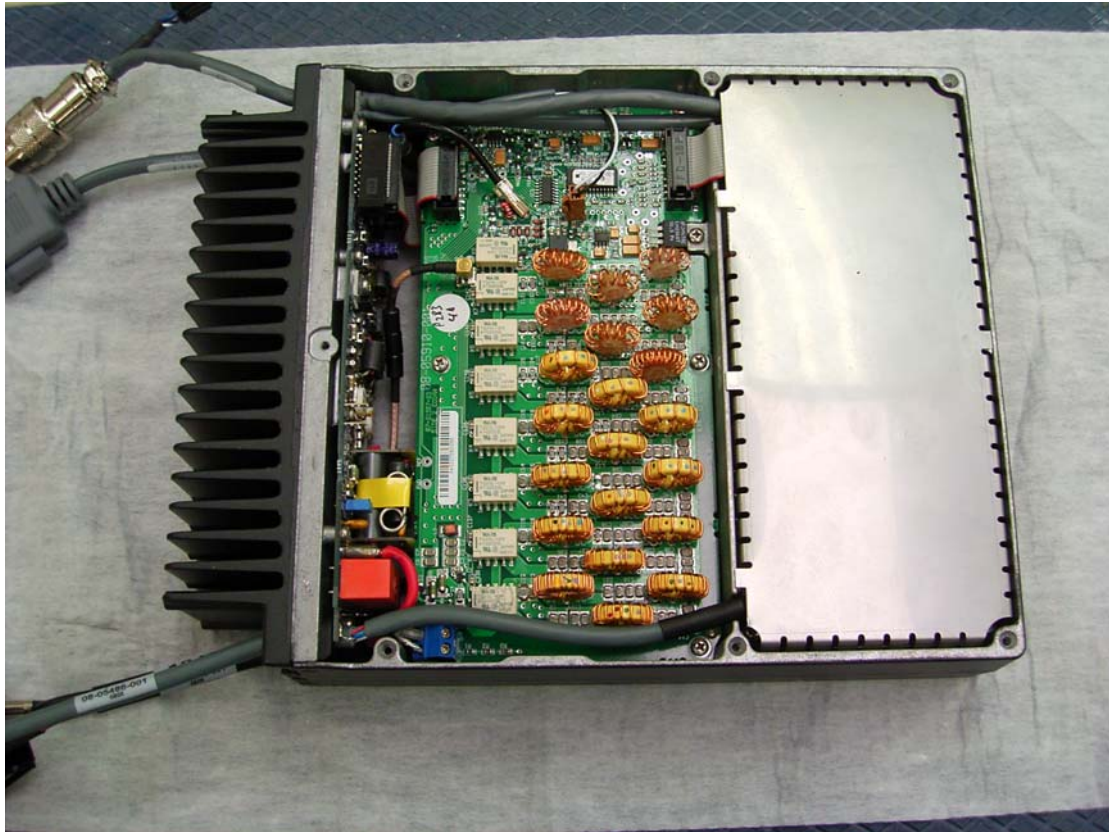

2011 Internal photos:

1. 2011 with top cover removed

2. 2011 with bottom cover removed

3. 2011 with screens removed (top view)

4. 2011 with screens removed (bottom view)

5. 2011 PA Filter and Control assembly (08-05910-001)

6. 2011 Audio & Interconnect assembly (08-05988-001)

7. 2011 RF/IF assembly (08-05889-001)

8. 2011 RF/IF assembly with all screens removed (08-05889-001)

9. 2011 Application Processor Handset I/F 3V assembly (08-05987-001)