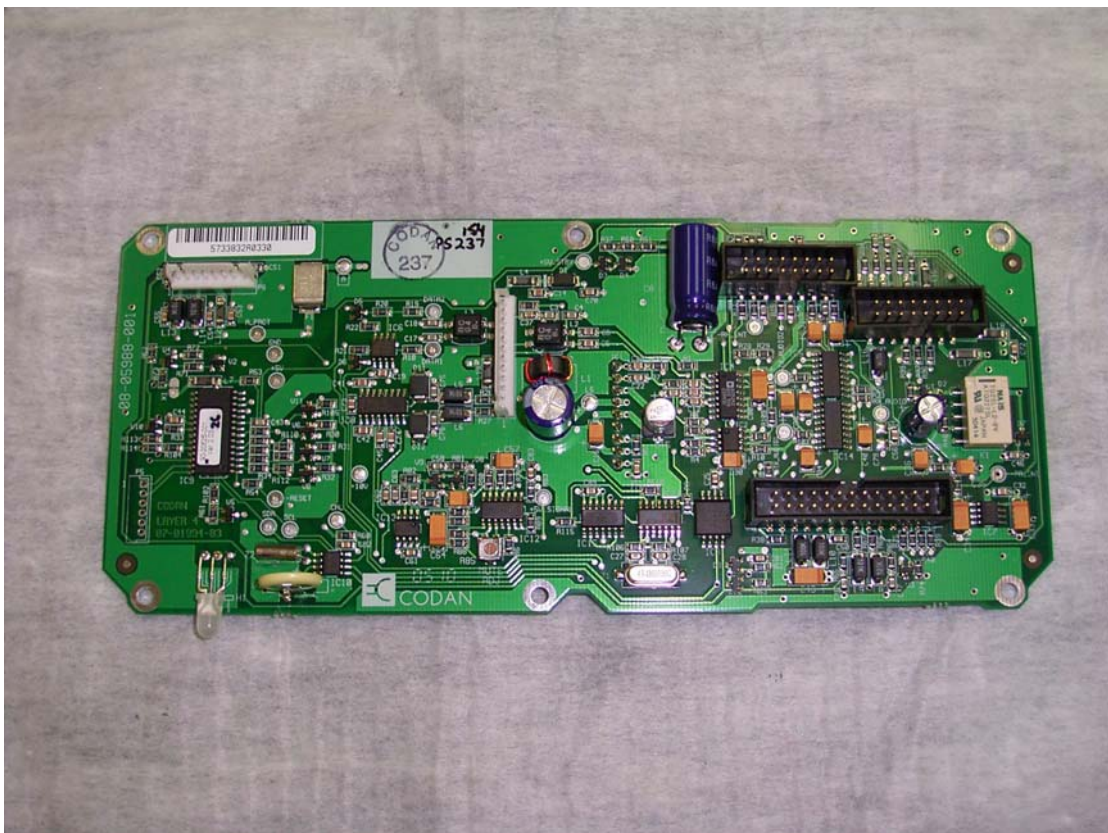

2011 Internal photos:

1. 2011 with top cover removed

2. 2011 with bottom cover removed

3. 2011 with screens removed (top view)

4. 2011 with screens removed (bottom view)

5. 2011 PA Filter and Control assembly (08-05910-001)

6. 2011 Audio & Interconnect assembly (08-05988-001)

7. 2011 RF/IF assembly (08-05889-001)

8. 2011 RF/IF assembly with all screens removed (08-05889-001)

9. 2011 Application Processor Handset I/F 3V assembly (08-05987-001)