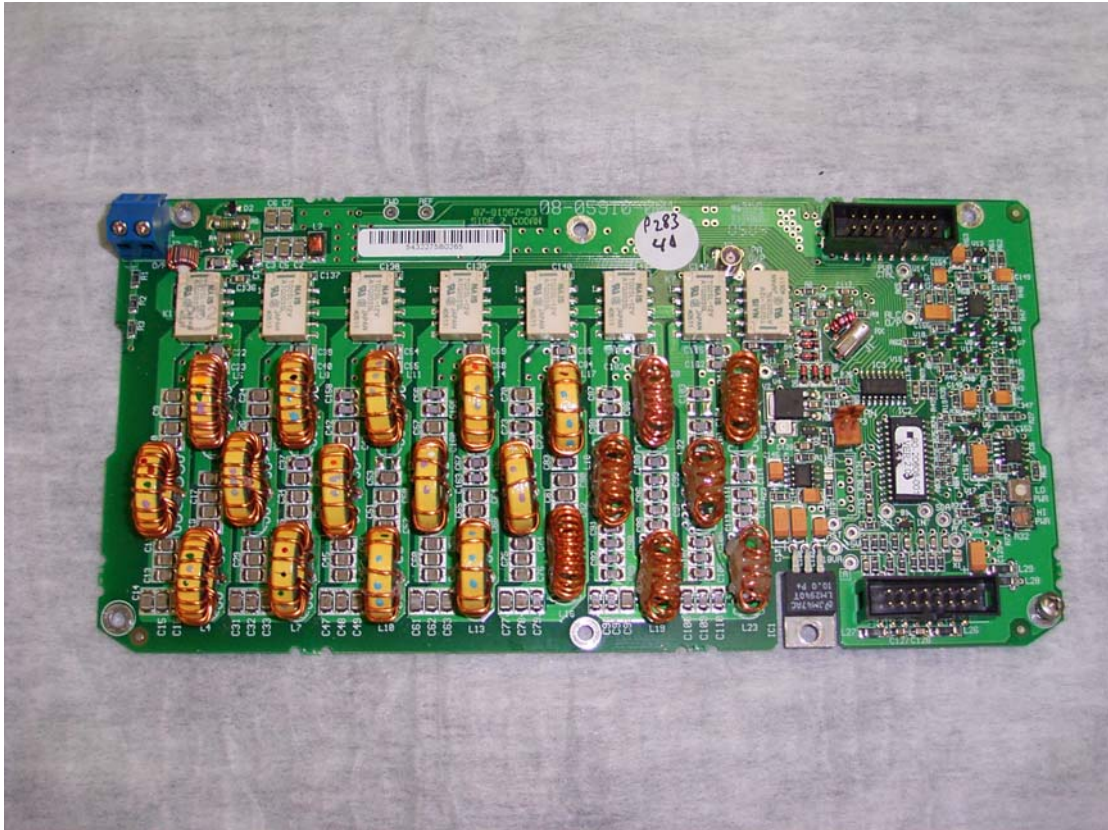

2011 Internal photos:

1. 2011 with top cover removed

2. 2011 with bottom cover removed

3. 2011 with screens removed (top view)

4. 2011 with screens removed (bottom view)

5. 2011 PA Filter and Control assembly (08-05910-001)

6. 2011 Audio & Interconnect assembly (08-05988-001)

7. 2011 RF/IF assembly (08-05889-001)

8. 2011 RF/IF assembly with all screens removed (08-05889-001)

9. 2011 Application Processor Handset I/F 3V assembly (08-05987-001)