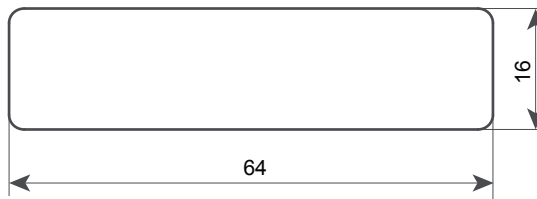

Arial Rounded c8
 Arial regular c6
 Arial regular c6
 Arial regular c6
 Arial regular c5

Ink Colour: Black

	<i>Scale:</i> 1:1	<i>Tolerancing Standard :</i>	<i>Units of measure :</i> millimeter	
		Product Label Artwork Home Controller () <i>Product Label Artwork Home Controller ()</i>		
<i>Number :</i>		S1B4061001ee	<i>Revision:</i> 00	<i>Sheet:</i> 1/1
<small>All information and data contained in this document are the exclusive property of Schneider Electric Industries SAS and may neither be used nor disclosed without its prior written consent!</small>		<i>State:</i> Released For Pilot Production		