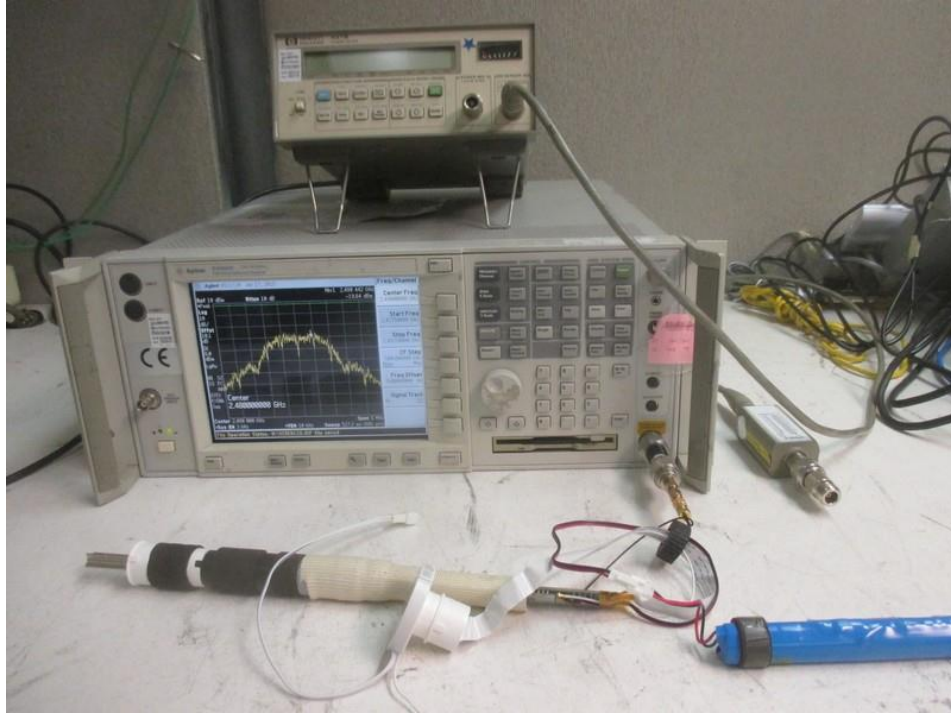

8. SETUP PHOTOS

Conducted Measurements at Antenna Port

Conducted Average Power Measurements at Antenna Port (reference only)

Field Strength of Spurious

EUT w/ ANT pole

Conducted Emission Test