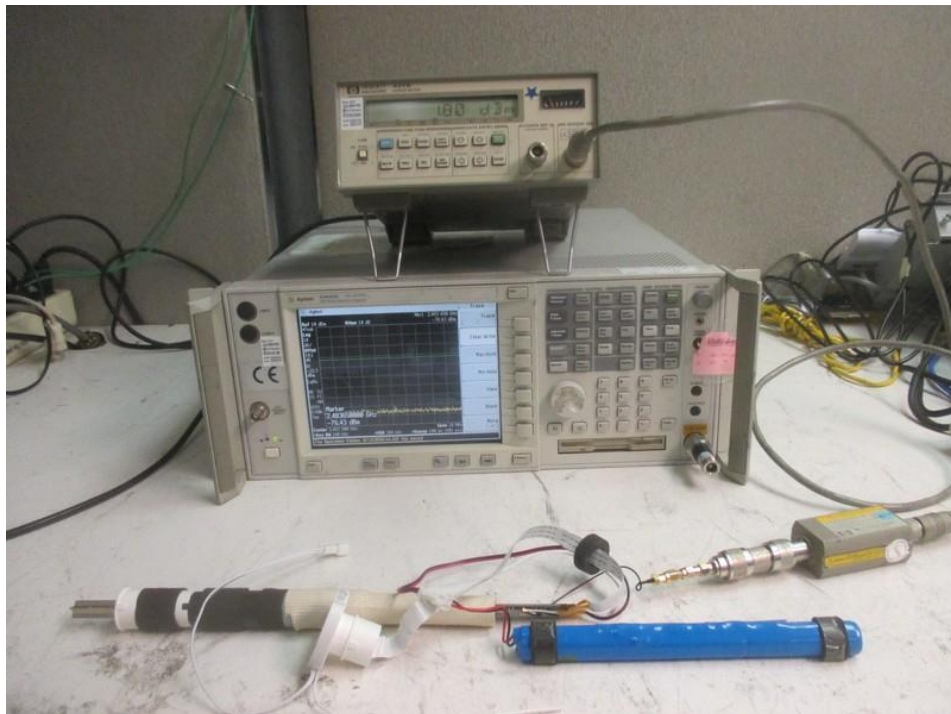

8. SETUP PHOTOS

Conducted Measurements at Antenna Port

Conducted Average Power Measurements at Antenna Port (reference only)

Field Strength of Spurious

EUT w/ ANT pole

Conducted Emission Test