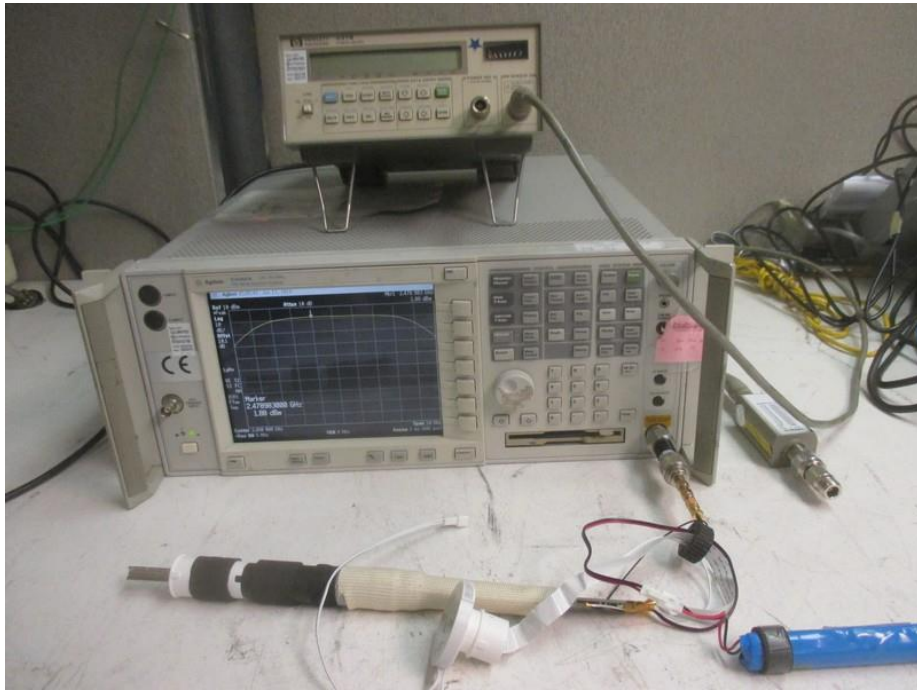

8. SETUP PHOTOS

Conducted Measurements at Antenna Port

Conducted Average Power Measurements at Antenna Port (reference only)

Field Strength of Spurious

EUT w/ ANT pole

Conducted Emission Test