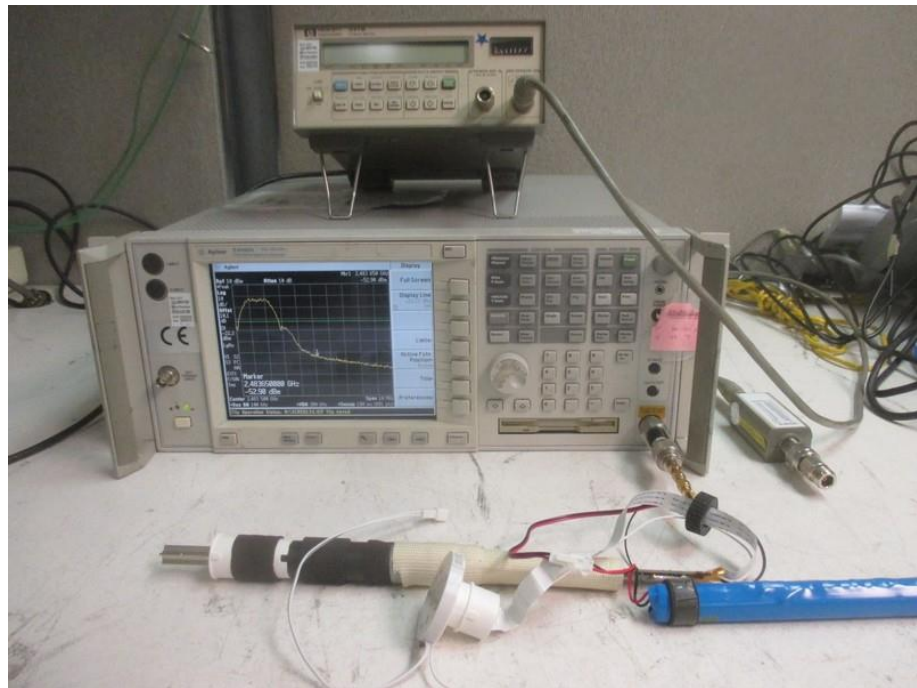

8. SETUP PHOTOS

Conducted Measurements at Antenna Port

Conducted Average Power Measurements at Antenna Port (reference only)

Field Strength of Spurious

EUT w/ ANT pole

Conducted Emission Test