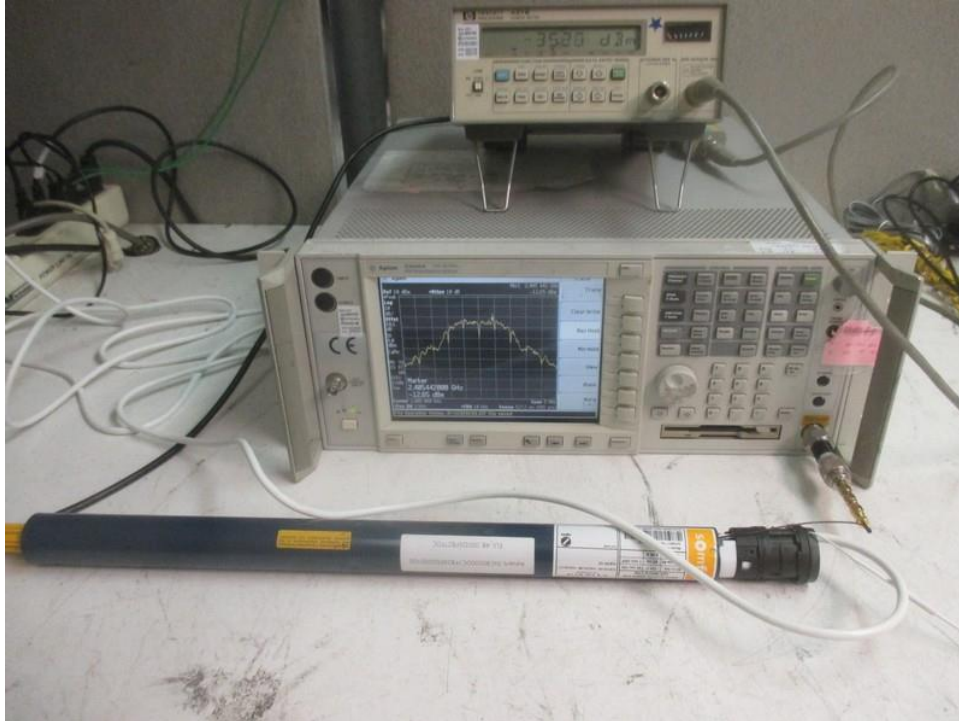

8. SETUP PHOTOS

Conducted Measurements at Antenna Port

Conducted Average Power Measurements at Antenna Port (reference only)

Field Strength of Spurious

EUT w/ ANT pole

Conducted Emission Test