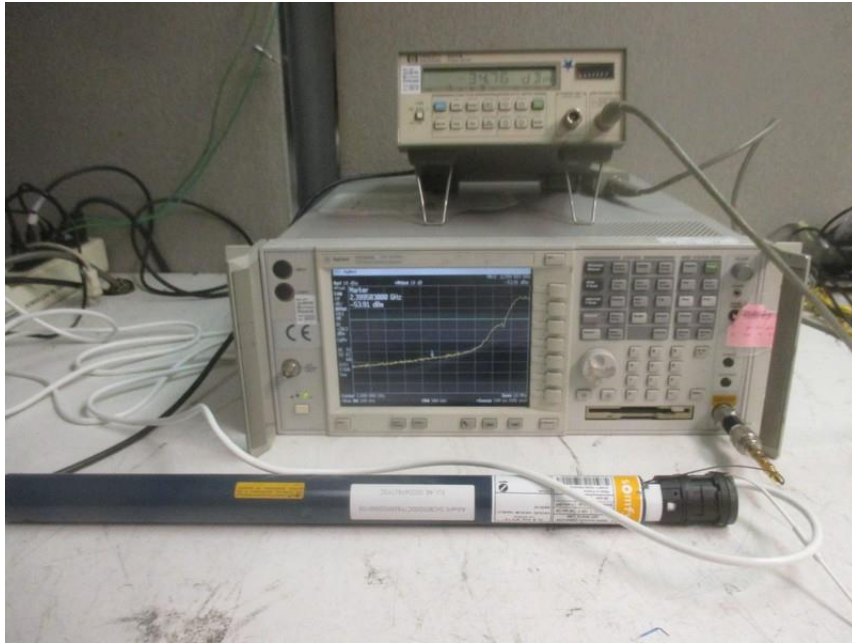

8. SETUP PHOTOS

Conducted Measurements at Antenna Port

Conducted Average Power Measurements at Antenna Port (reference only)

Field Strength of Spurious

EUT w/ ANT pole

Conducted Emission Test