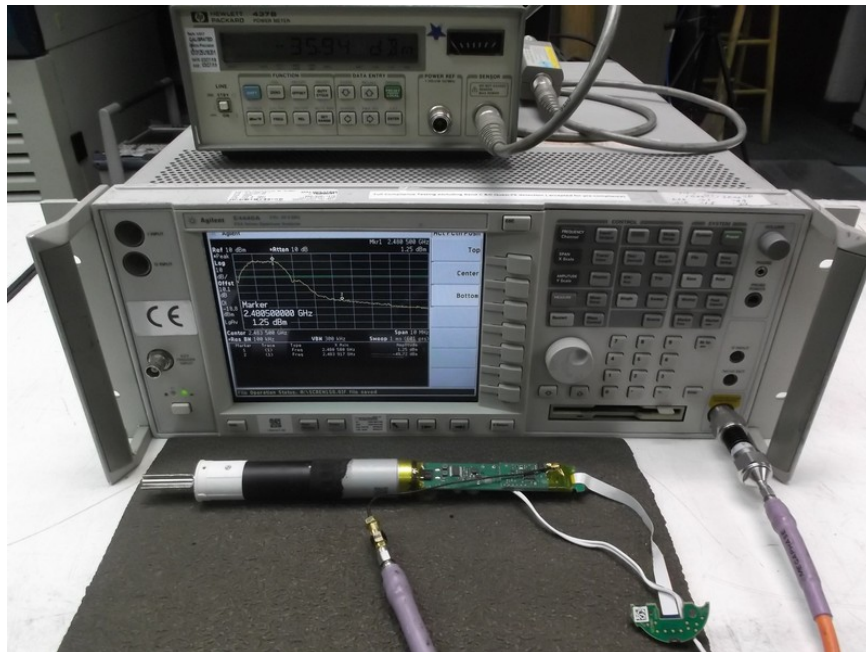

### Conducted Measurements at Antenna Port

**Conducted Average Power Measurements at Antenna Port ( reference only)**

## Field Strength of Spurious

**Model: 1241672 (AC/DC Adaptor & Battery)**

Model: 1241671

Model: 1241673

**EUT w/ ANT pole**