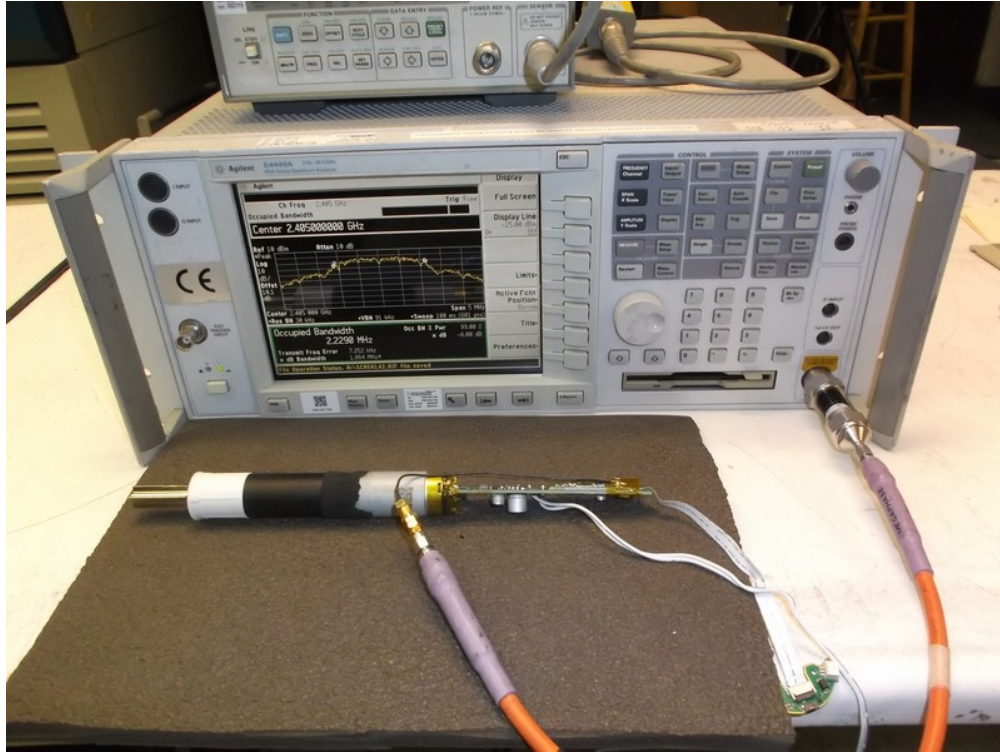

### Conducted Measurements at Antenna Port

**Conducted Average Power Measurements at Antenna Port ( reference only)**

## Field Strength of Spurious

**Model: 1241672 (AC/DC Adaptor & Battery)**

Model: 1241671

Model: 1241673

**EUT w/ ANT pole**