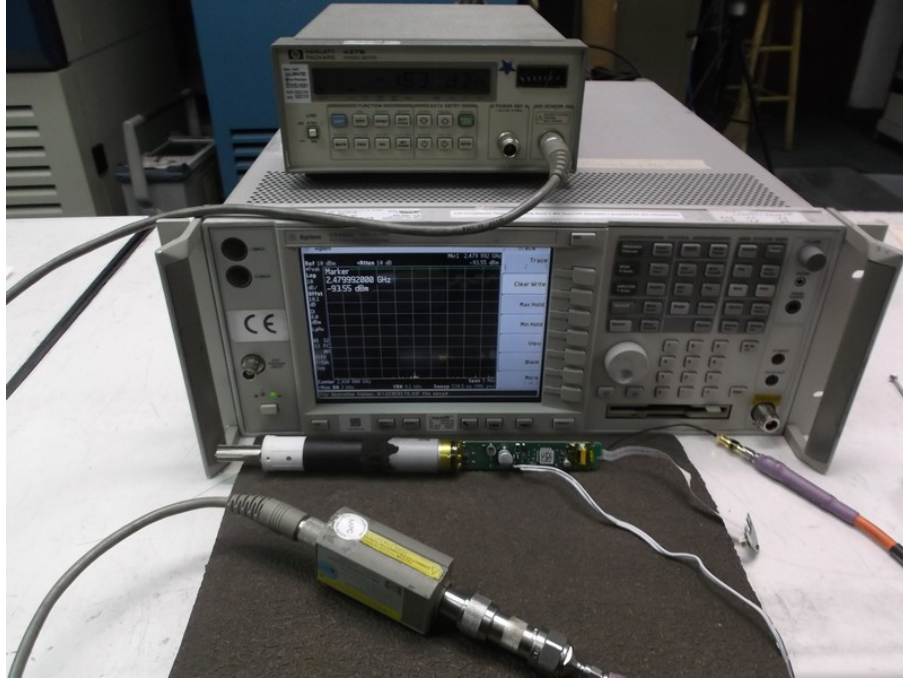

### Conducted Measurements at Antenna Port

**Conducted Average Power Measurements at Antenna Port ( reference only)**

## Field Strength of Spurious

**Model: 1241672 (AC/DC Adaptor & Battery)**

Model: 1241671

Model: 1241673

**EUT w/ ANT pole**