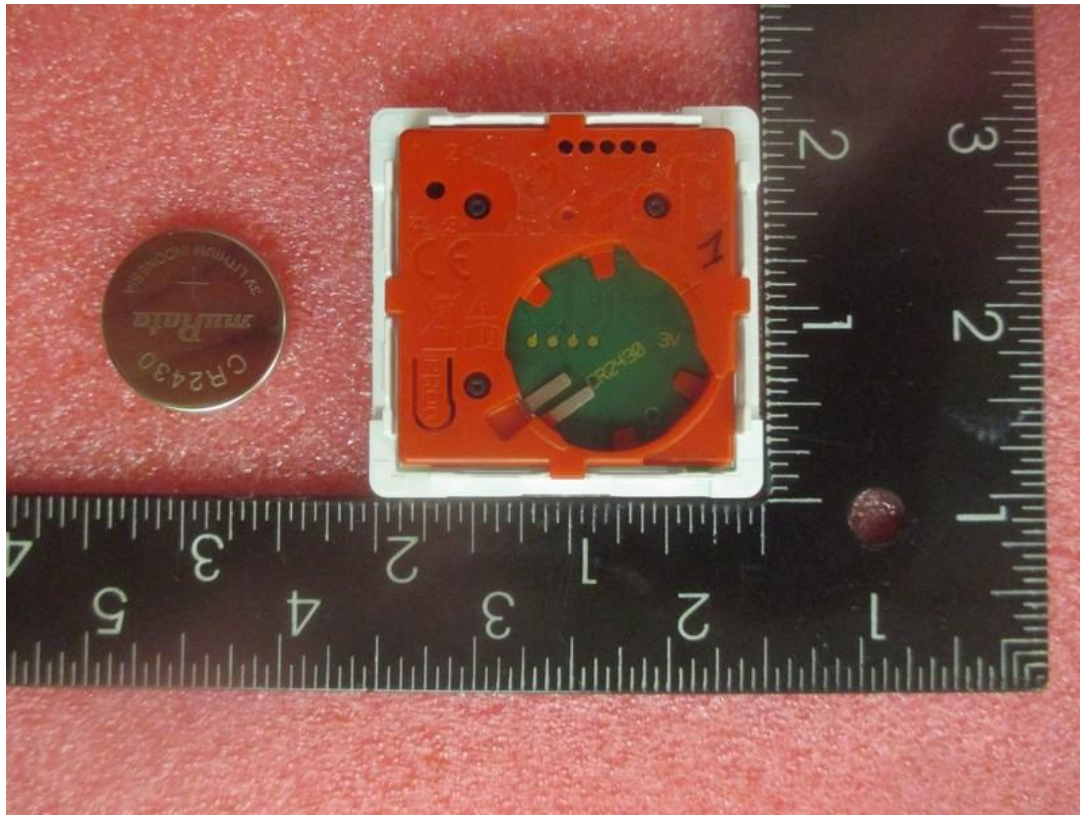

Figure 7.1 Top View (Dimension)

Product name: SMOOVE 4RTS FCC

Model No:5143881 FCC ID: DWNSMOOVE-4-RTS IC: 12049A-SMOOVE4RTS

Figure 7.2 Back View