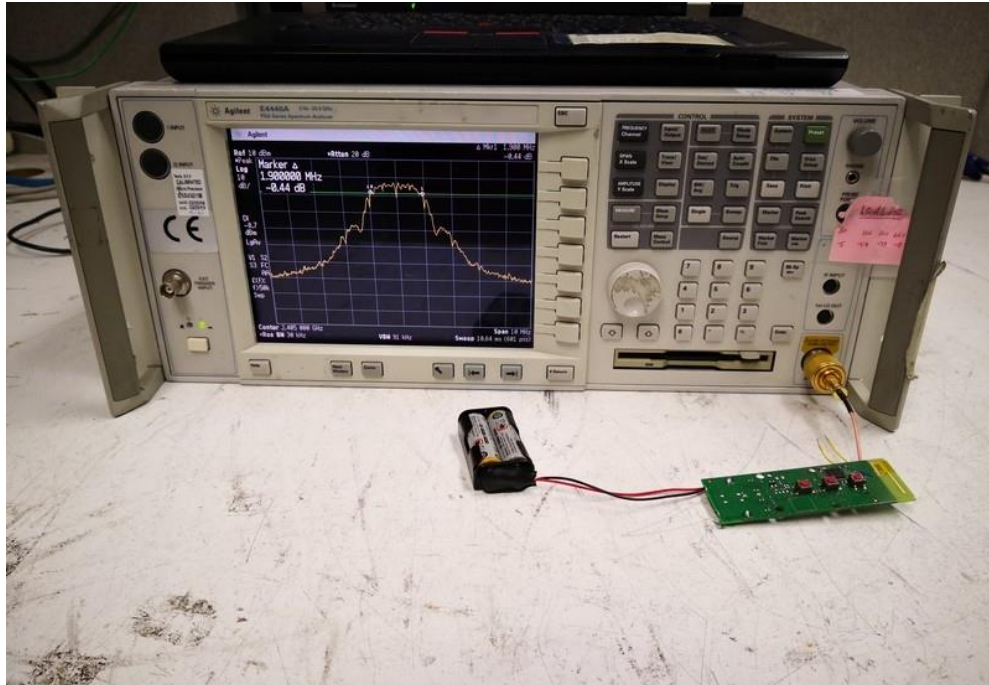

8. SETUP PHOTOS

Conducted Measurements at Antenna Port

Conducted Average Power Measurements at Antenna Port (reference only)

Field Strength of Spurious

EUT w/ ANT pole