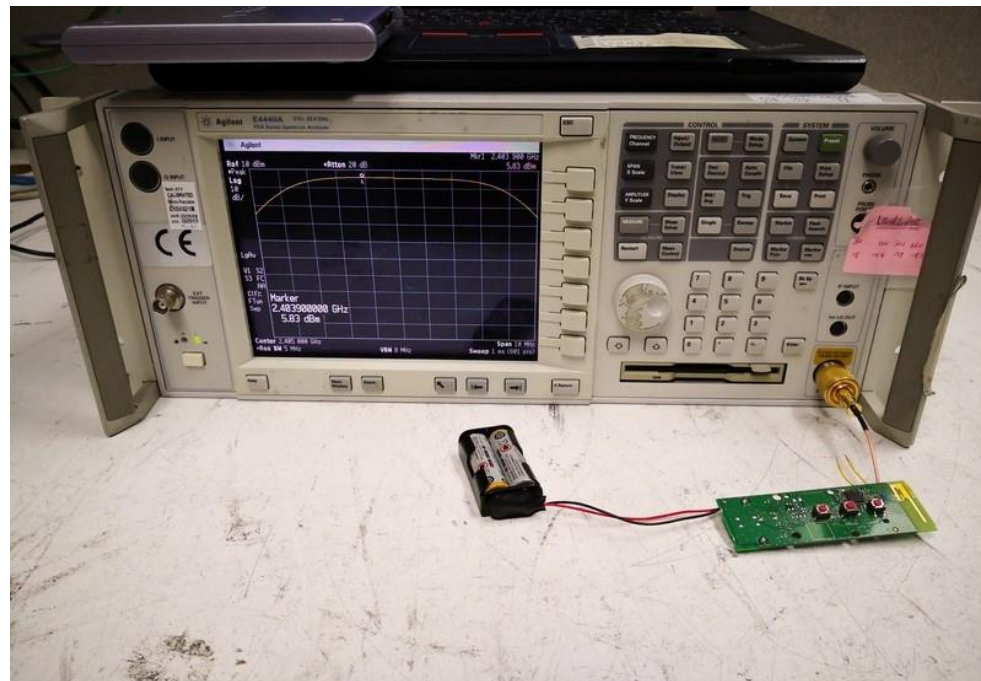

8. SETUP PHOTOS

Conducted Measurements at Antenna Port

Conducted Average Power Measurements at Antenna Port (reference only)

Field Strength of Spurious

EUT w/ ANT pole