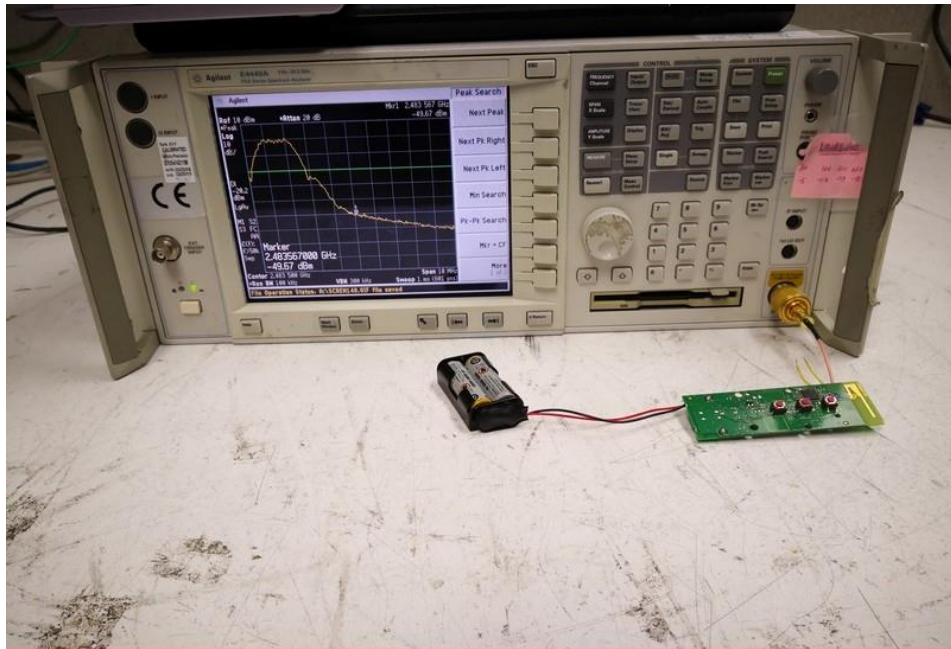

8. SETUP PHOTOS

Conducted Measurements at Antenna Port

Conducted Average Power Measurements at Antenna Port (reference only)

Field Strength of Spurious

EUT w/ ANT pole