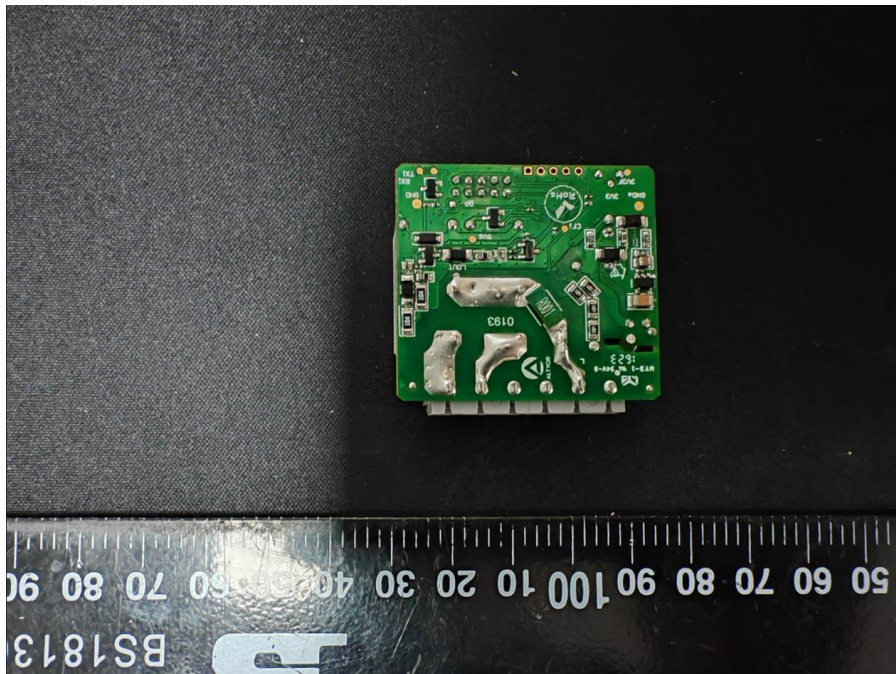

Internal photos for model 1871259C

FCC ID: DWNIZYMO-MOTOR
IC: 12049A-IZYMOBOT

FCC ID: DWNIZYMO-MOTOR
IC: 12049A-IZYMOMOT

intertek
Total Quality. Assured.