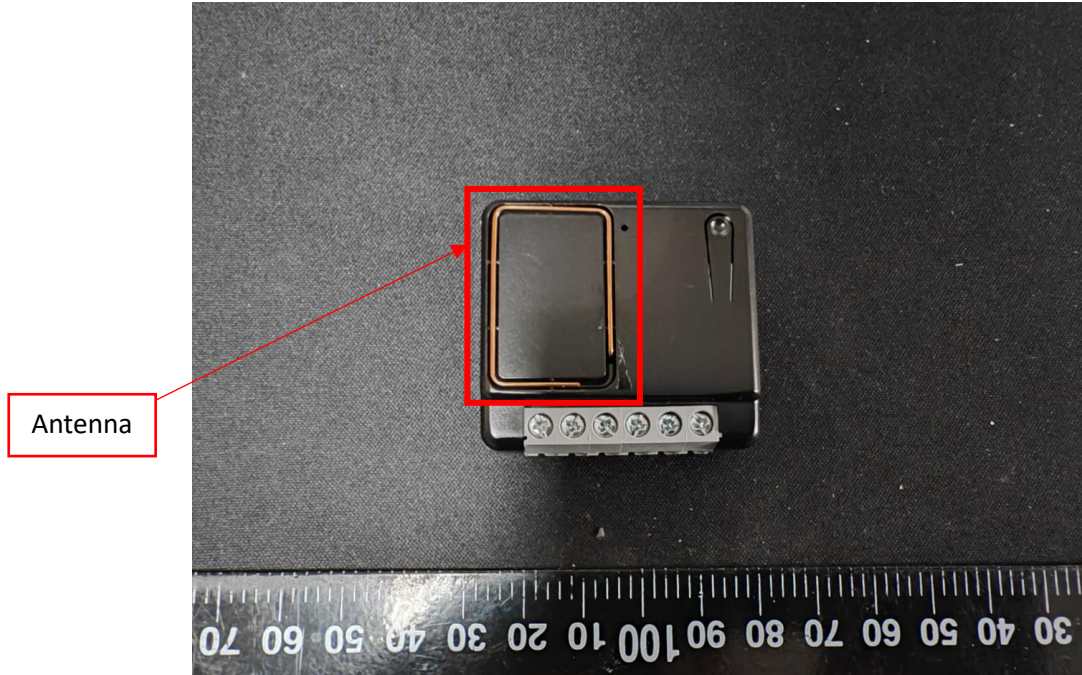

Internal photos for model 1871259C

FCC ID: DWNIZYMO-MOTOR
IC: 12049A-IZYMOBOT

FCC ID: DWNIZYMO-MOTOR
IC: 12049A-IZYMOMOT

intertek
Total Quality. Assured.