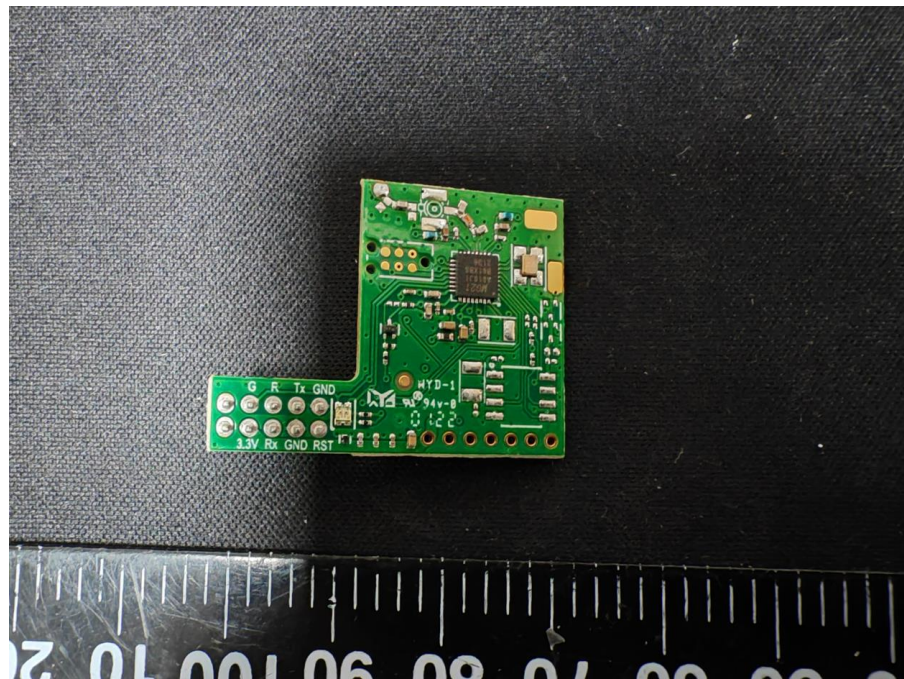

Internal photos for model 1871259C

FCC ID: DWNIZYMO-MOTOR
IC: 12049A-IZYMOBOT

FCC ID: DWNIZYMO-MOTOR
IC: 12049A-IZYMOMOT

intertek
Total Quality. Assured.