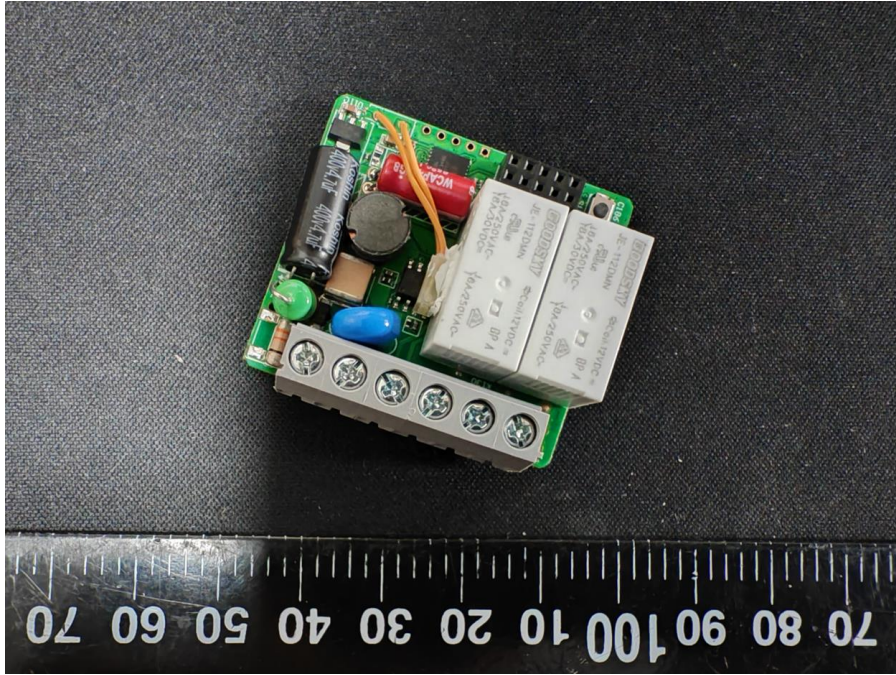

Internal photos for model 1871259C

FCC ID: DWNIZYMO-MOTOR
IC: 12049A-IZYMOBOT

FCC ID: DWNIZYMO-MOTOR
IC: 12049A-IZYMOMOT

intertek
Total Quality. Assured.