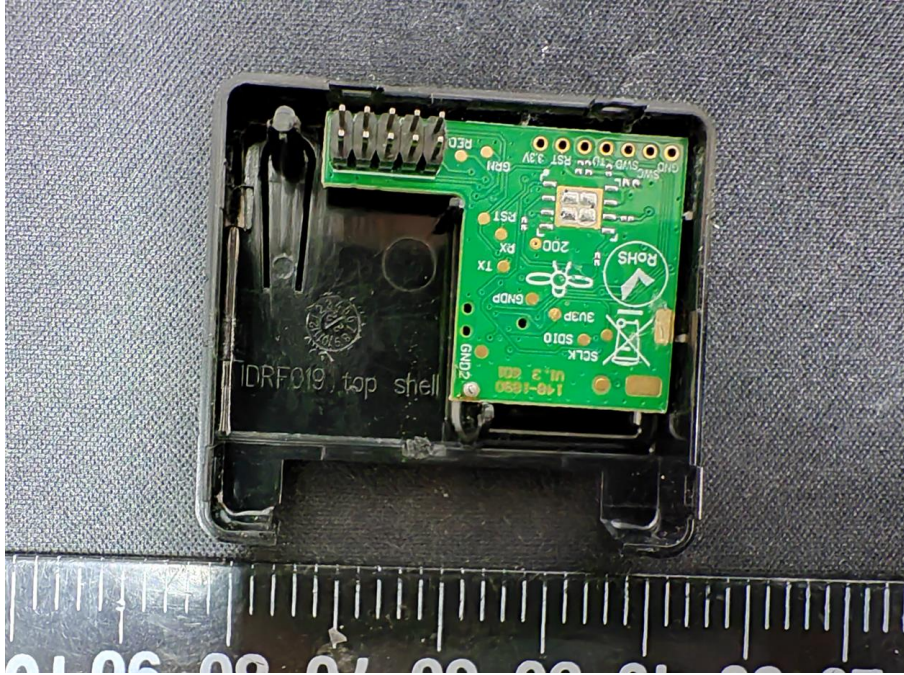

Internal photos for model 1871259C

FCC ID: DWNIZYMO-MOTOR
IC: 12049A-IZYMOBOT

FCC ID: DWNIZYMO-MOTOR
IC: 12049A-IZYMOMOT

intertek
Total Quality. Assured.