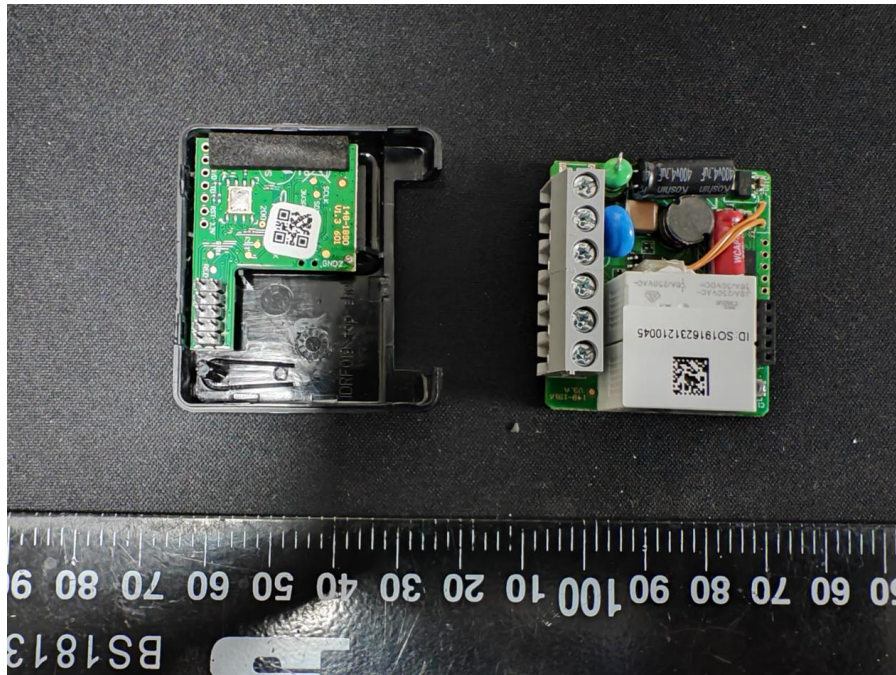

Internal photos for model 1871259C

FCC ID: DWNIZYMO-MOTOR
IC: 12049A-IZYMOBOT

FCC ID: DWNIZYMO-MOTOR
IC: 12049A-IZYMOMOT

intertek
Total Quality. Assured.