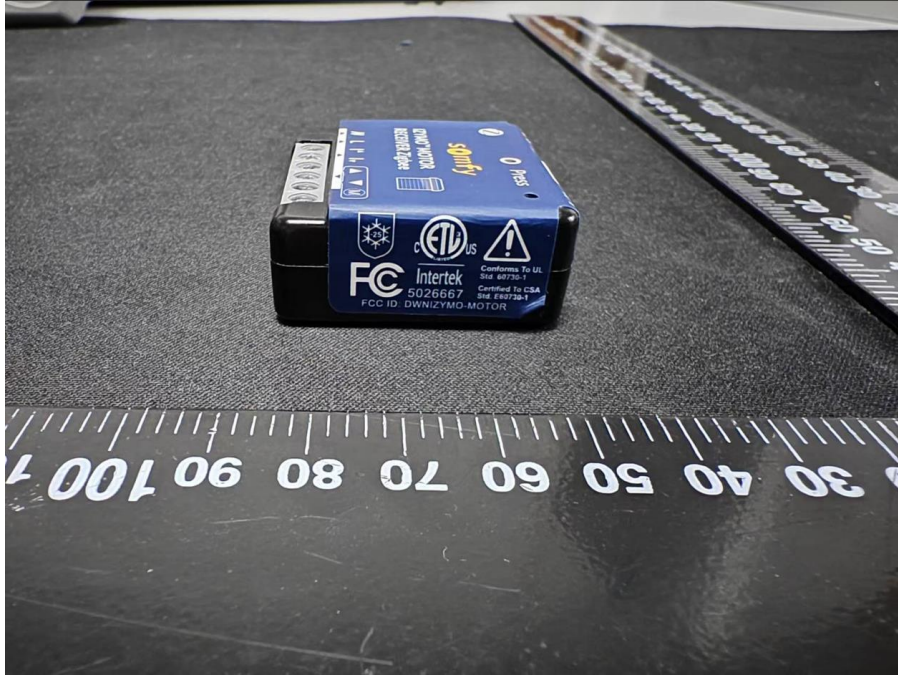

External photos for model 1871259A

FCC ID: DWNIZYMO-MOTOR  
IC: 12049A-IZYMO-MOT

**intertek**  
Total Quality. Assured.

FCC ID: DWNIZYMO-MOTOR  
IC: 12049A-IZYMO-MOT