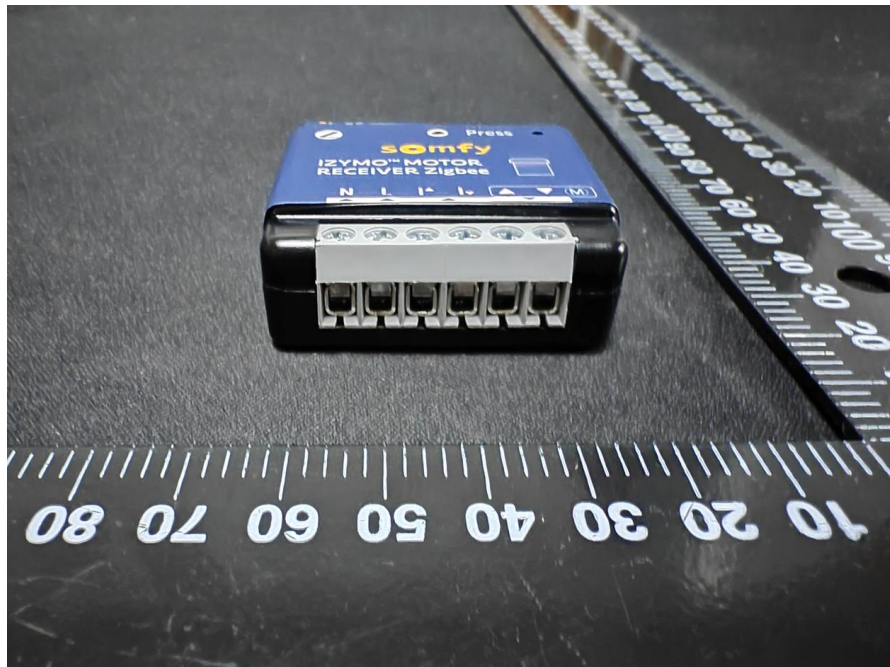

External photos for model 1871259A

FCC ID: DWNIZYMO-MOTOR  
IC: 12049A-IZYMO-MOT

**intertek**  
Total Quality. Assured.

FCC ID: DWNIZYMO-MOTOR  
IC: 12049A-IZYMO-MOT