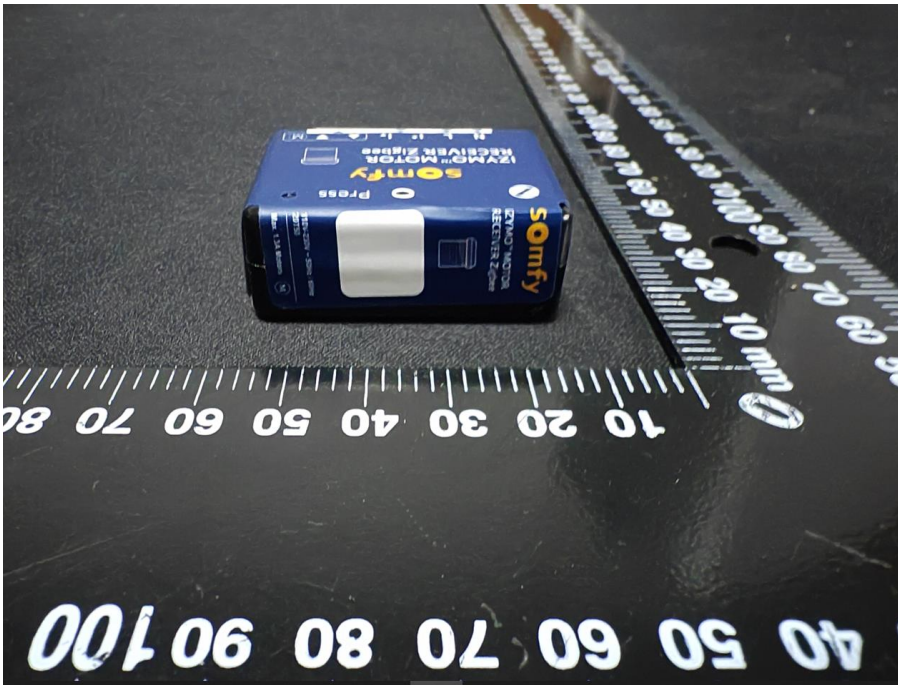

External photos for model 1871259A

FCC ID: DWNIZYMO-MOTOR  
IC: 12049A-IZYMO-MOT

**intertek**  
Total Quality. Assured.

FCC ID: DWNIZYMO-MOTOR  
IC: 12049A-IZYMO-MOT