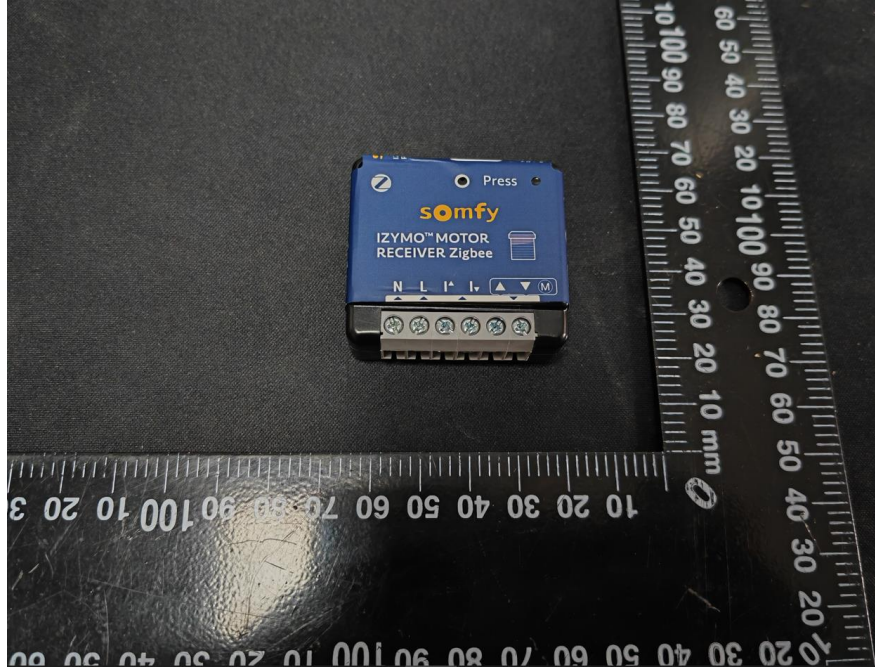

External photos for model 1871259A

FCC ID: DWNIZYMO-MOTOR  
IC: 12049A-IZYMO-MOT

**intertek**  
Total Quality. Assured.

FCC ID: DWNIZYMO-MOTOR  
IC: 12049A-IZYMO-MOT