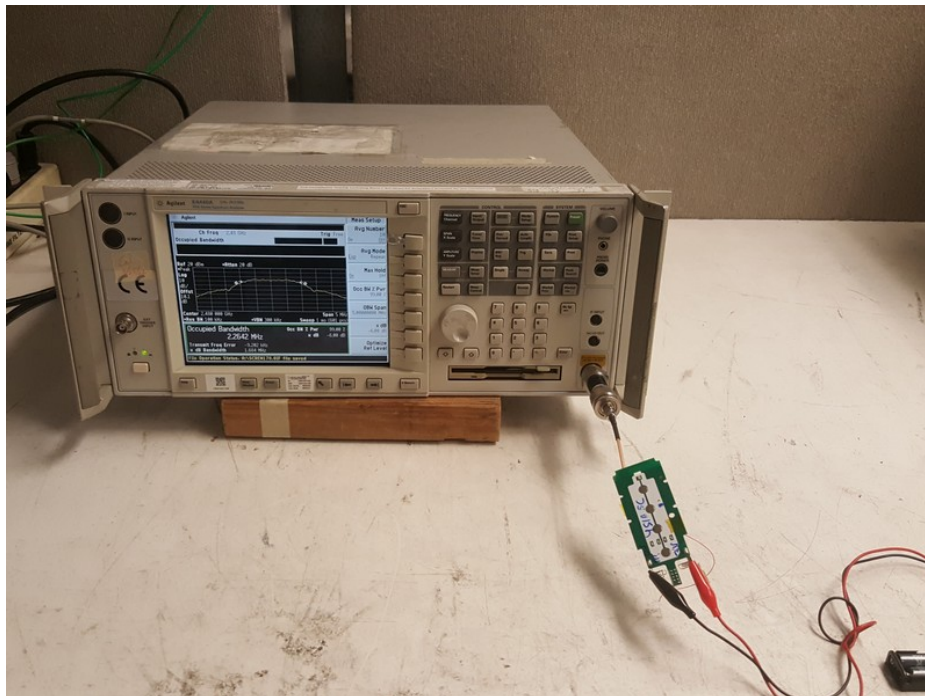

8. SETUP PHOTOS

Conducted Measurements at Antenna Port

Field Strength of Spurious

EUT Set Up Z Position

EUT Set Up Y Position

EUT Set Up X Position

Conducted Emission Test

N/A