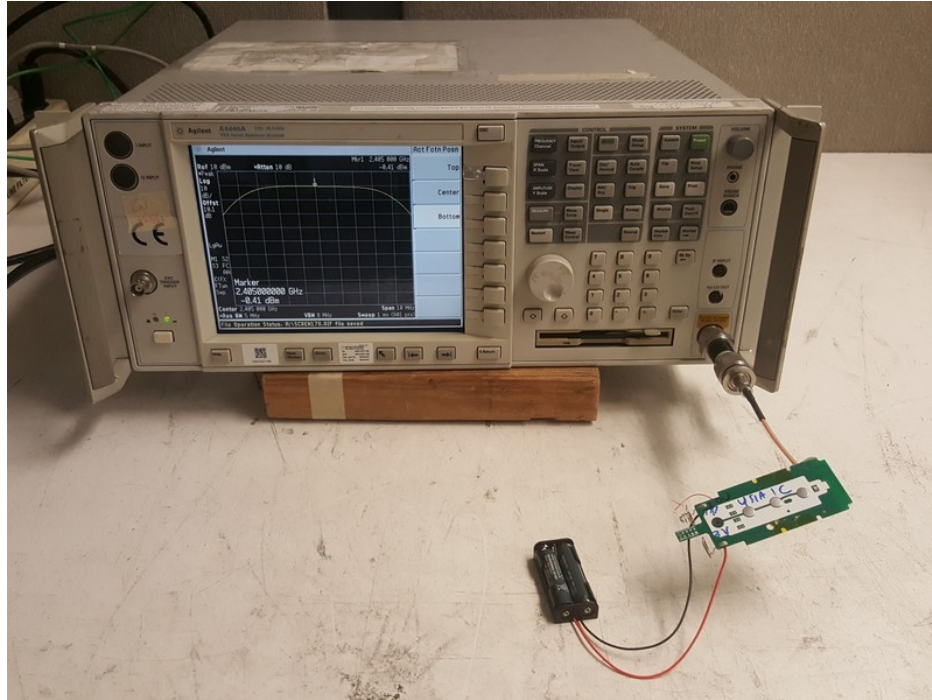

8. SETUP PHOTOS

Conducted Measurements at Antenna Input

Field Strength of Spurious

EUT Set Up Z Position

EUT Set Up Y Position

EUT Set Up X Position

Conducted Emission Test

N/A