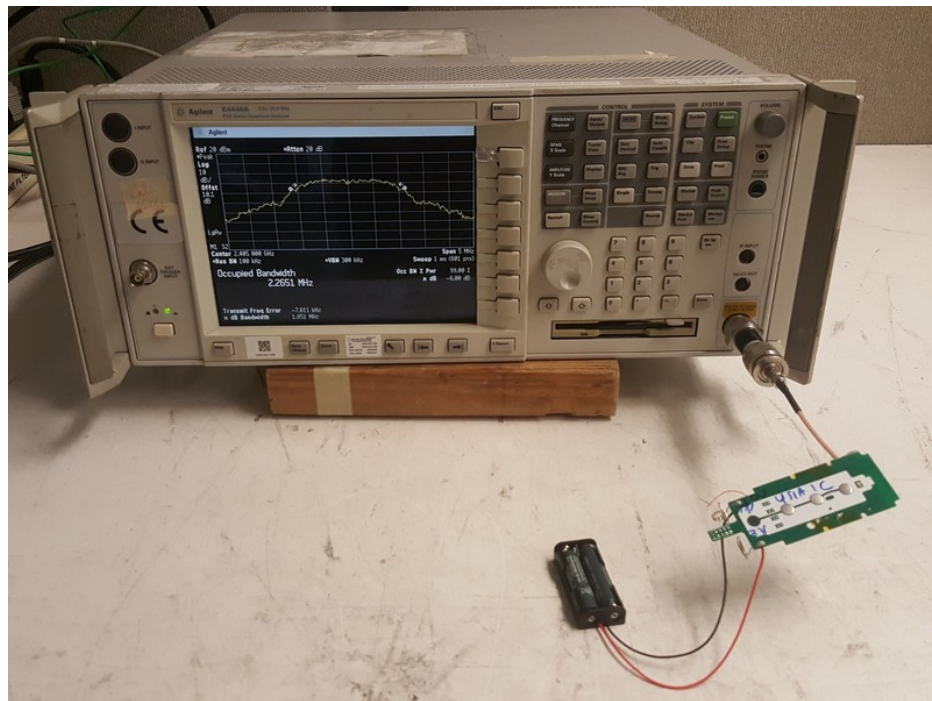

8. SETUP PHOTOS

Conducted Measurements at Antenna Input

Field Strength of Spurious

EUT Set Up Z Position

EUT Set Up Y Position

EUT Set Up X Position

Conducted Emission Test

N/A