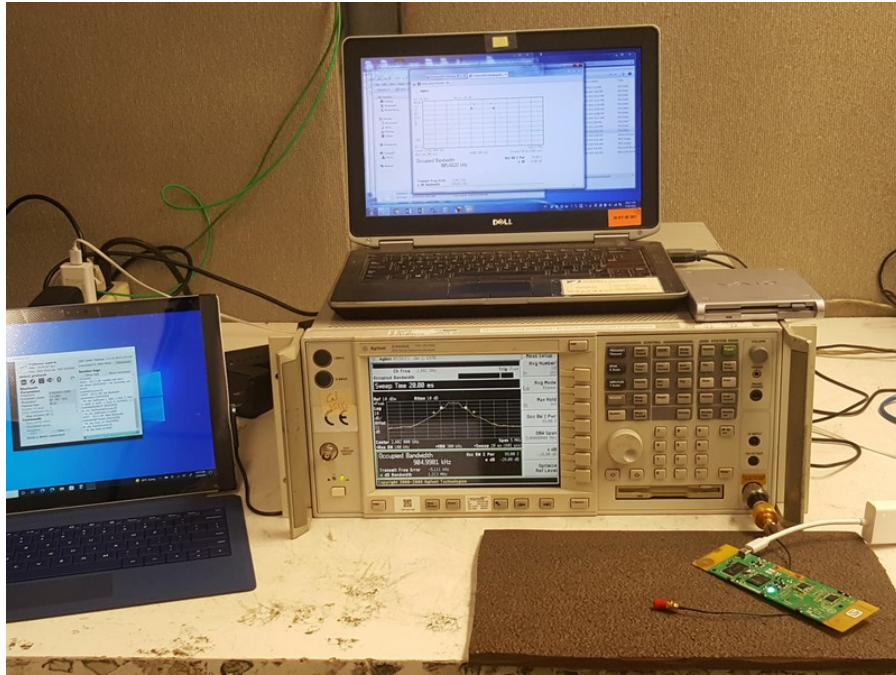

8. SETUP PHOTOS

Conducted Measurements at Antenna Port

Field Strength of Spurious

Conducted Emission Test