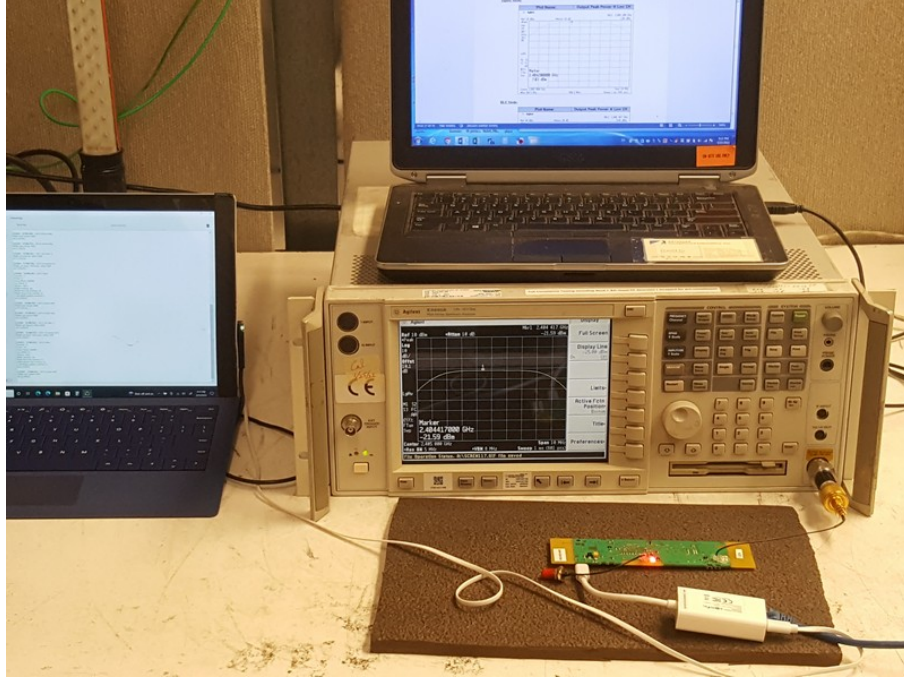

8. SETUP PHOTOS

Conducted Measurements at Antenna Port

Field Strength of Spurious

Conducted Emission Test