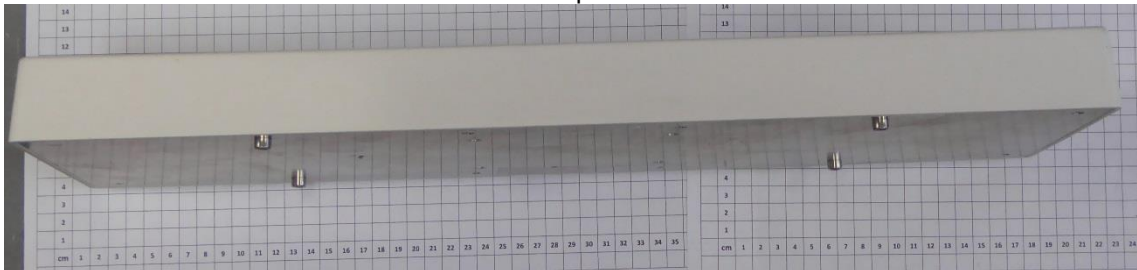

ATTACHMENT A to File No.: T42115-00

**Photo documentation of the EUT
Model: Antenna 520 10079 and BEAM SWITCH ANTENNA**

Antenna 520 10079:

ATTACHMENT A to File No.: T42115-00

mikes

ATTACHMENT A to File No.: T42115-00

BEAM SWITCH ANTENNA:

Front:

Rear:

Bottom:

Top:

ATTACHMENT A to File No.: T42115-00

Side view right

Side view left