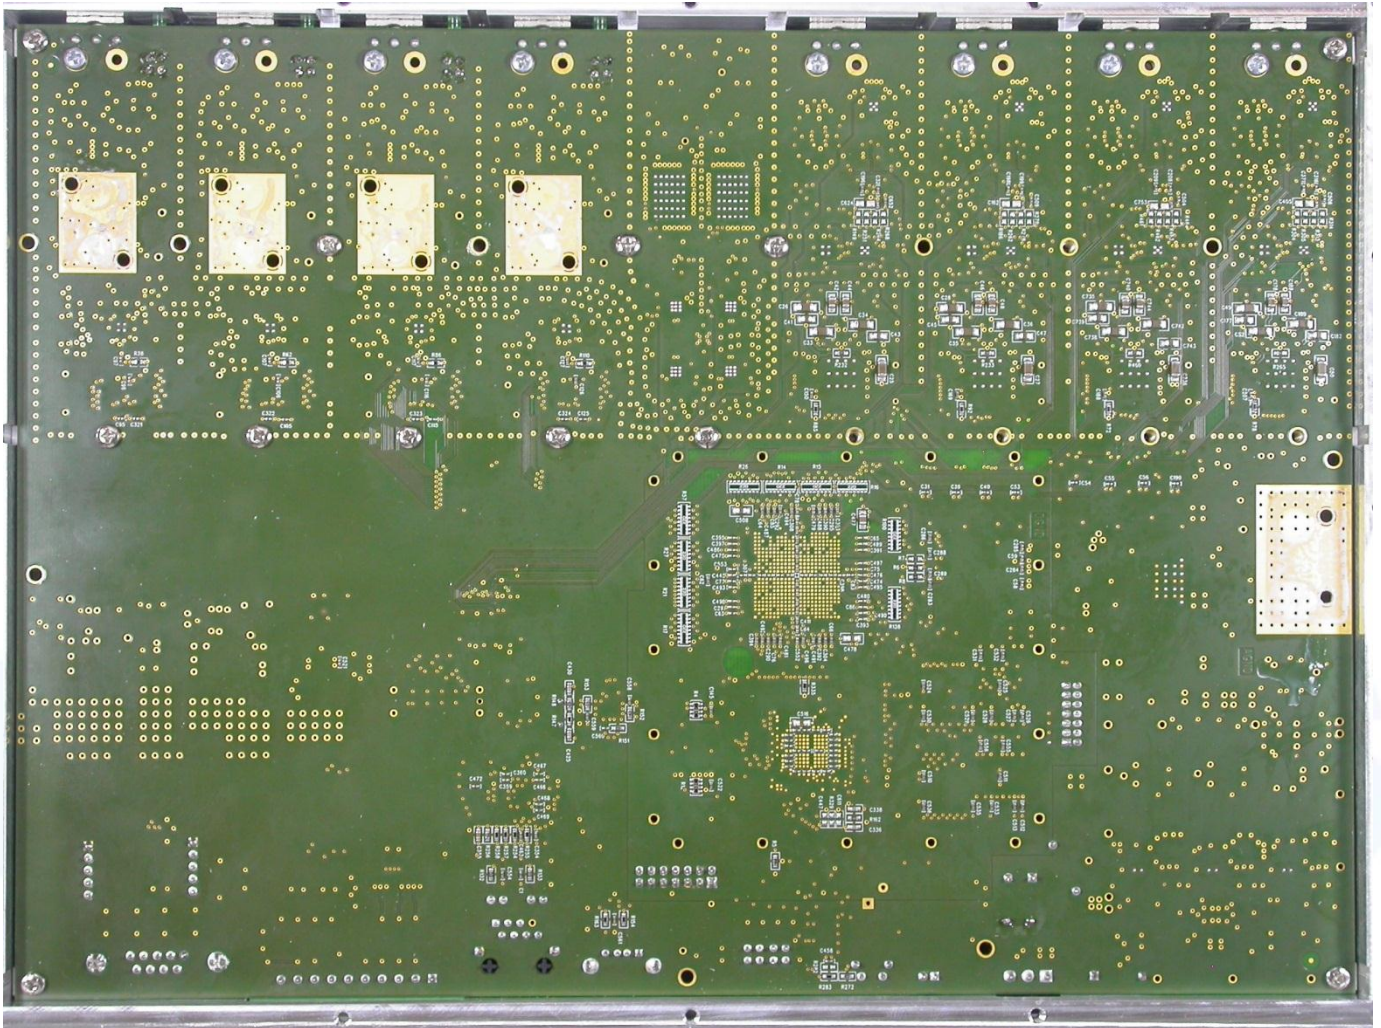

ATTACHMENT A to File No.: T35340-00

**Photo documentation of the EUT
Model: WRTZ1500 and Antenna 520 10073**

mikes

ATTACHMENT A to File No.: T35340-00

Internal Views:

Open housing bottom view:

ATTACHMENT A to File No.: T35340-00

Open housing bottom detail view:

ATTACHMENT A to File No.: T35340-00

ATTACHMENT A to File No.: T35340-00

ATTACHMENT A to File No.: T35340-00

ATTACHMENT A to File No.: T35340-00

Open housing bottom view:

ATTACHMENT A to File No.: T35340-00