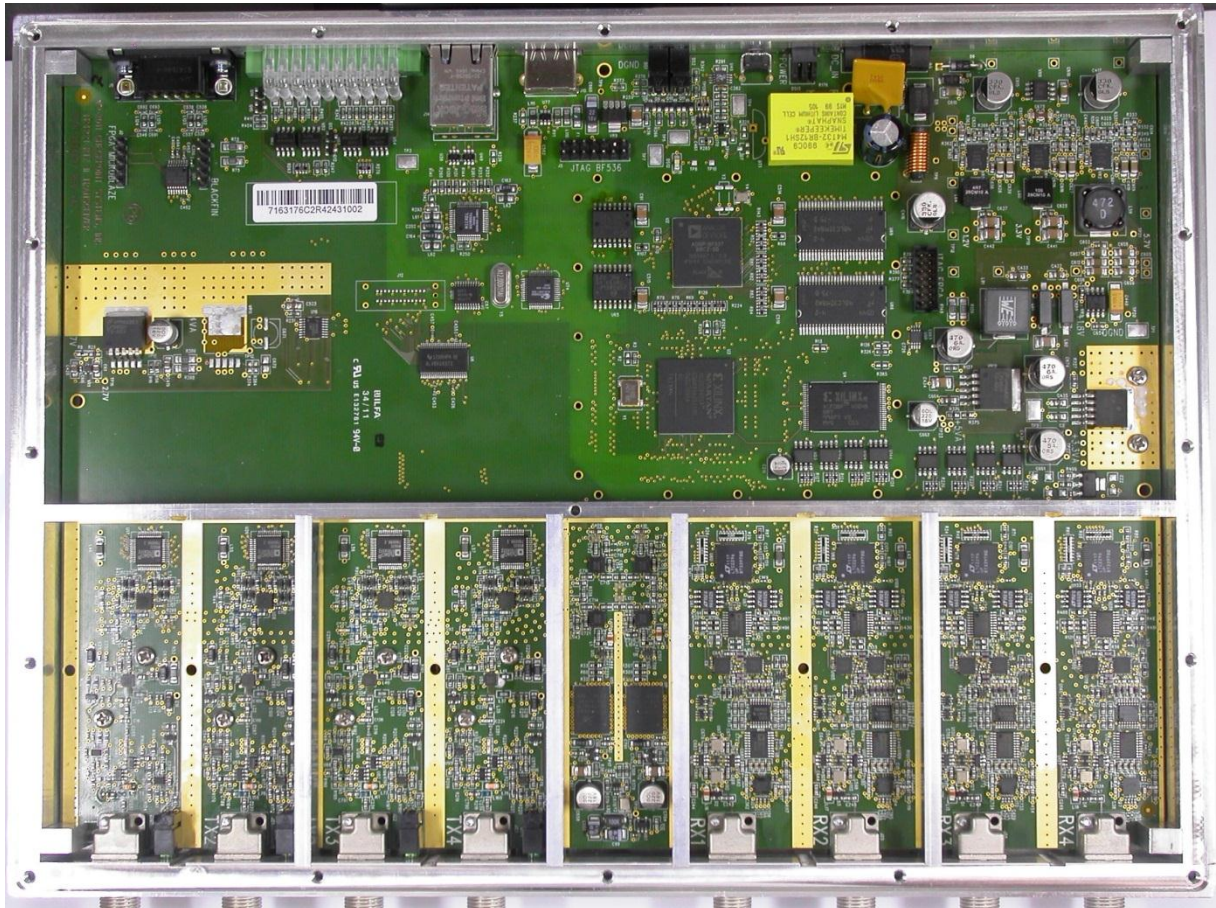

ATTACHMENT A to File No.: T35340-00

**Photo documentation of the EUT
Model: WRTZ1500 and Antenna 520 10073**

mikes

ATTACHMENT A to File No.: T35340-00

Internal Views:

Open housing bottom view:

ATTACHMENT A to File No.: T35340-00

Open housing bottom detail view:

ATTACHMENT A to File No.: T35340-00

ATTACHMENT A to File No.: T35340-00

ATTACHMENT A to File No.: T35340-00

ATTACHMENT A to File No.: T35340-00

Open housing bottom view:

ATTACHMENT A to File No.: T35340-00