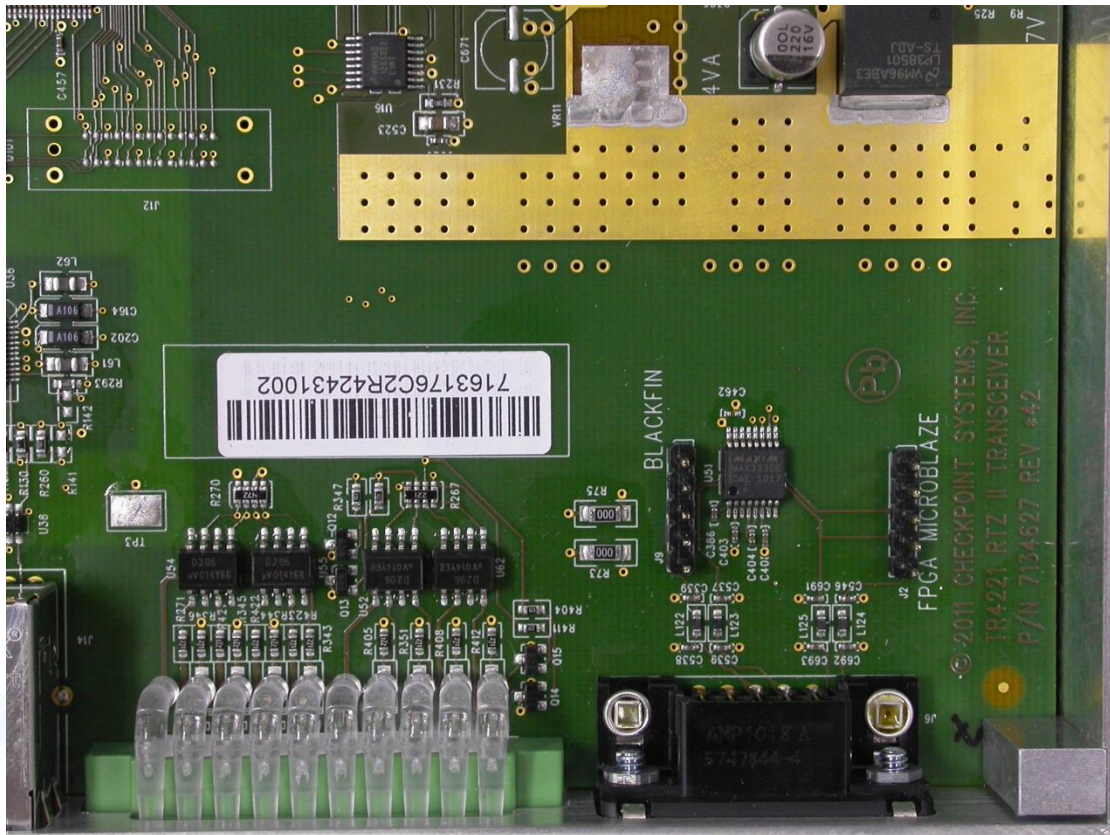

ATTACHMENT A to File No.: T35340-00

**Photo documentation of the EUT
Model: WRTZ1500 and Antenna 520 10073**

mikes

ATTACHMENT A to File No.: T35340-00

Internal Views:

Open housing bottom view:

ATTACHMENT A to File No.: T35340-00

Open housing bottom detail view:

ATTACHMENT A to File No.: T35340-00

ATTACHMENT A to File No.: T35340-00

ATTACHMENT A to File No.: T35340-00

ATTACHMENT A to File No.: T35340-00

Open housing bottom view:

ATTACHMENT A to File No.: T35340-00