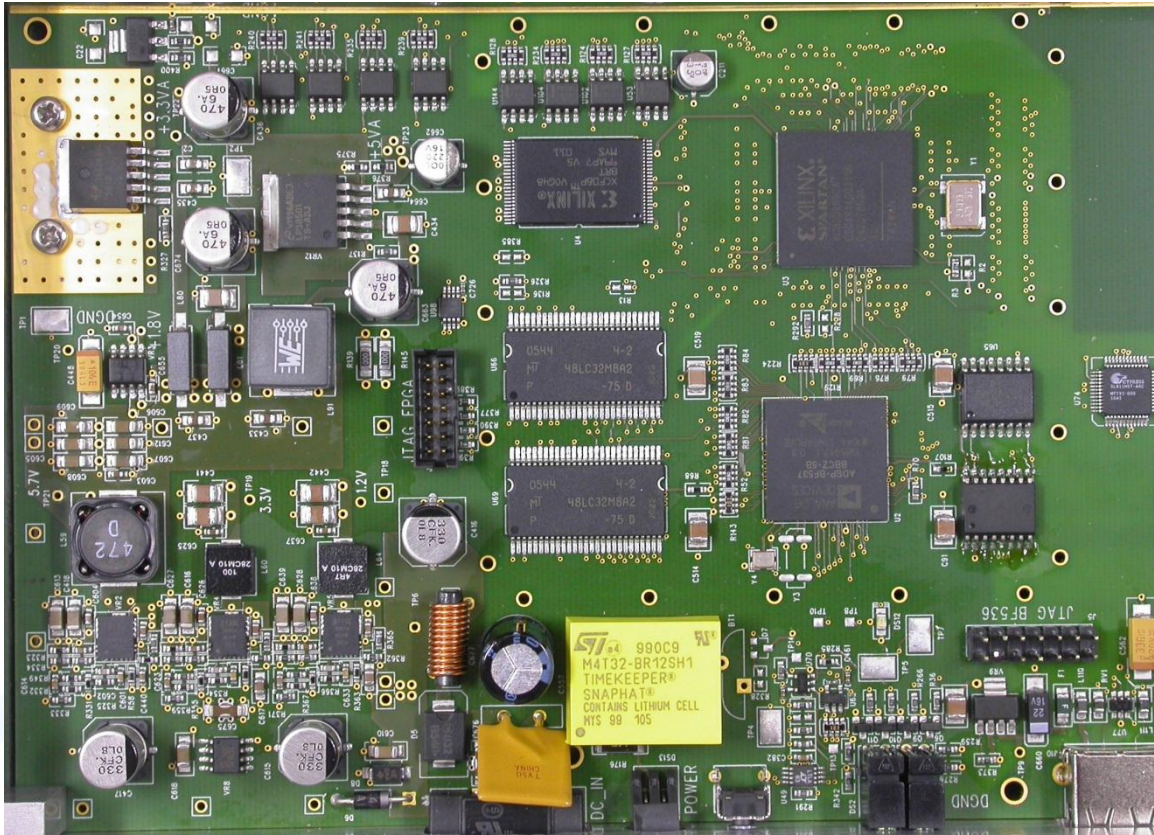

ATTACHMENT A to File No.: T35340-00

**Photo documentation of the EUT
Model: WRTZ1500 and Antenna 520 10073**

mikes

ATTACHMENT A to File No.: T35340-00

Internal Views:

Open housing bottom view:

ATTACHMENT A to File No.: T35340-00

Open housing bottom detail view:

ATTACHMENT A to File No.: T35340-00

ATTACHMENT A to File No.: T35340-00

ATTACHMENT A to File No.: T35340-00

ATTACHMENT A to File No.: T35340-00

Open housing bottom view:

ATTACHMENT A to File No.: T35340-00