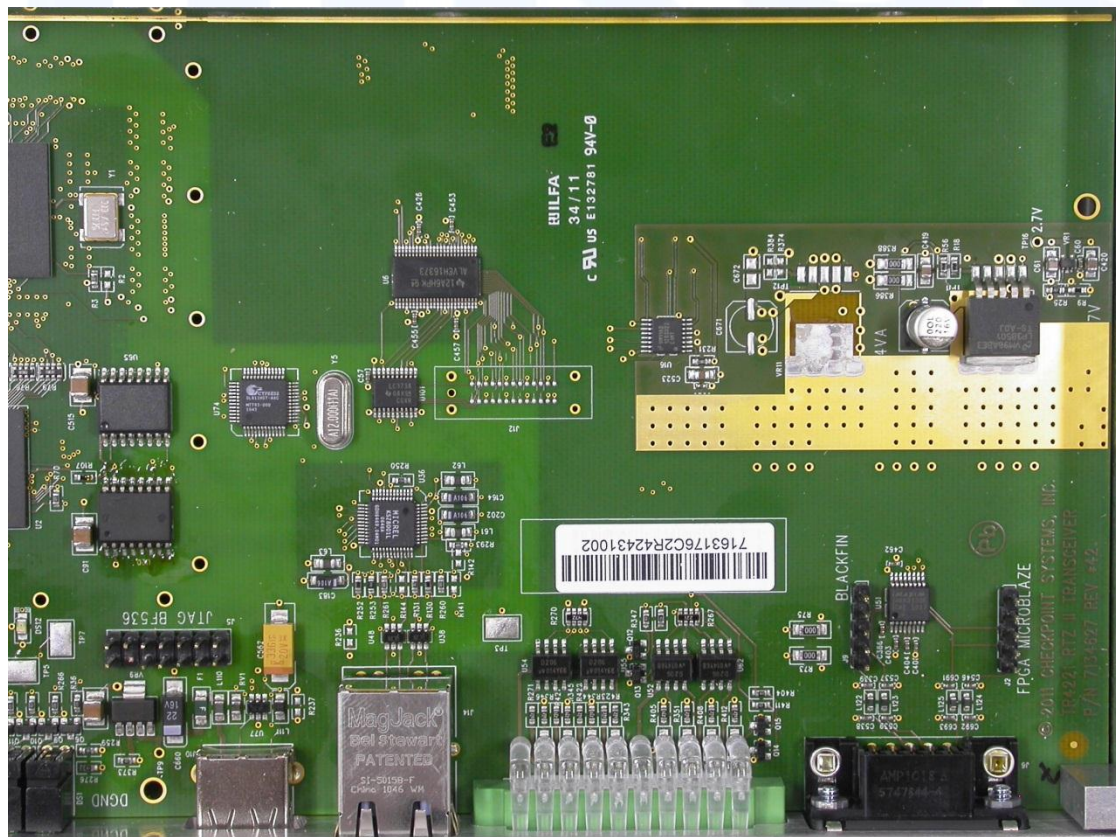

ATTACHMENT A to File No.: T35340-00

**Photo documentation of the EUT
Model: WRTZ1500 and Antenna 520 10073**

mikes

ATTACHMENT A to File No.: T35340-00

Internal Views:

Open housing bottom view:

ATTACHMENT A to File No.: T35340-00

Open housing bottom detail view:

ATTACHMENT A to File No.: T35340-00

ATTACHMENT A to File No.: T35340-00

ATTACHMENT A to File No.: T35340-00

ATTACHMENT A to File No.: T35340-00

Open housing bottom view:

ATTACHMENT A to File No.: T35340-00