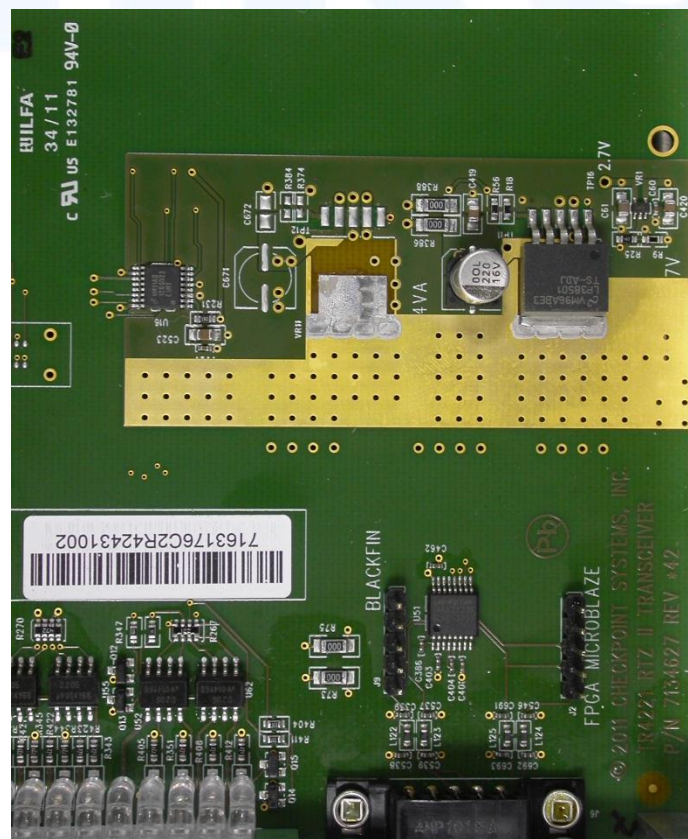

ATTACHMENT A to File No.: T35340-00

**Photo documentation of the EUT
Model: WRTZ1500 and Antenna 520 10073**

mikes

ATTACHMENT A to File No.: T35340-00

Internal Views:

Open housing bottom view:

ATTACHMENT A to File No.: T35340-00

Open housing bottom detail view:

ATTACHMENT A to File No.: T35340-00

ATTACHMENT A to File No.: T35340-00

ATTACHMENT A to File No.: T35340-00

ATTACHMENT A to File No.: T35340-00

Open housing bottom view:

ATTACHMENT A to File No.: T35340-00