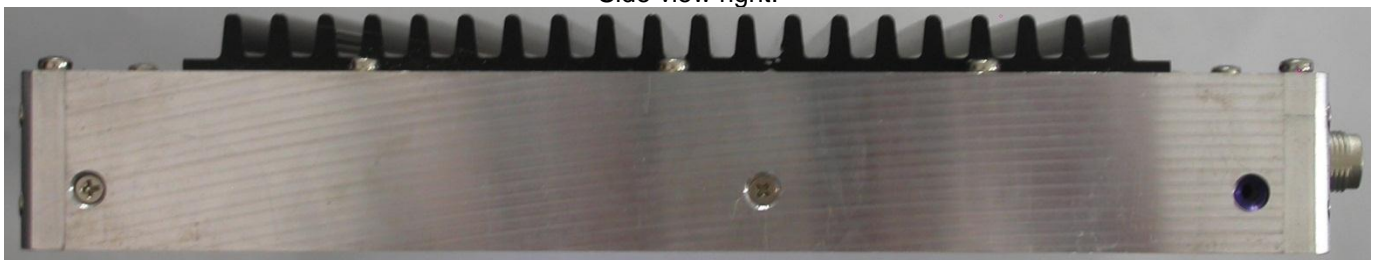

ATTACHMENT A to File No.: T35340-00

**Photo documentation of the EUT
Model: WRTZ1500 and Antenna 520 10073**

External Views:

- Test Setup:

- Power Supply:

ATTACHMENT A to File No.: T35340-00

External Views – Reader:

Front:

Top:

Rear:

ATTACHMENT A to File No.: T35340-00

Bottom:

Side view left:

Side view right:

ATTACHMENT A to File No.: T35340-00