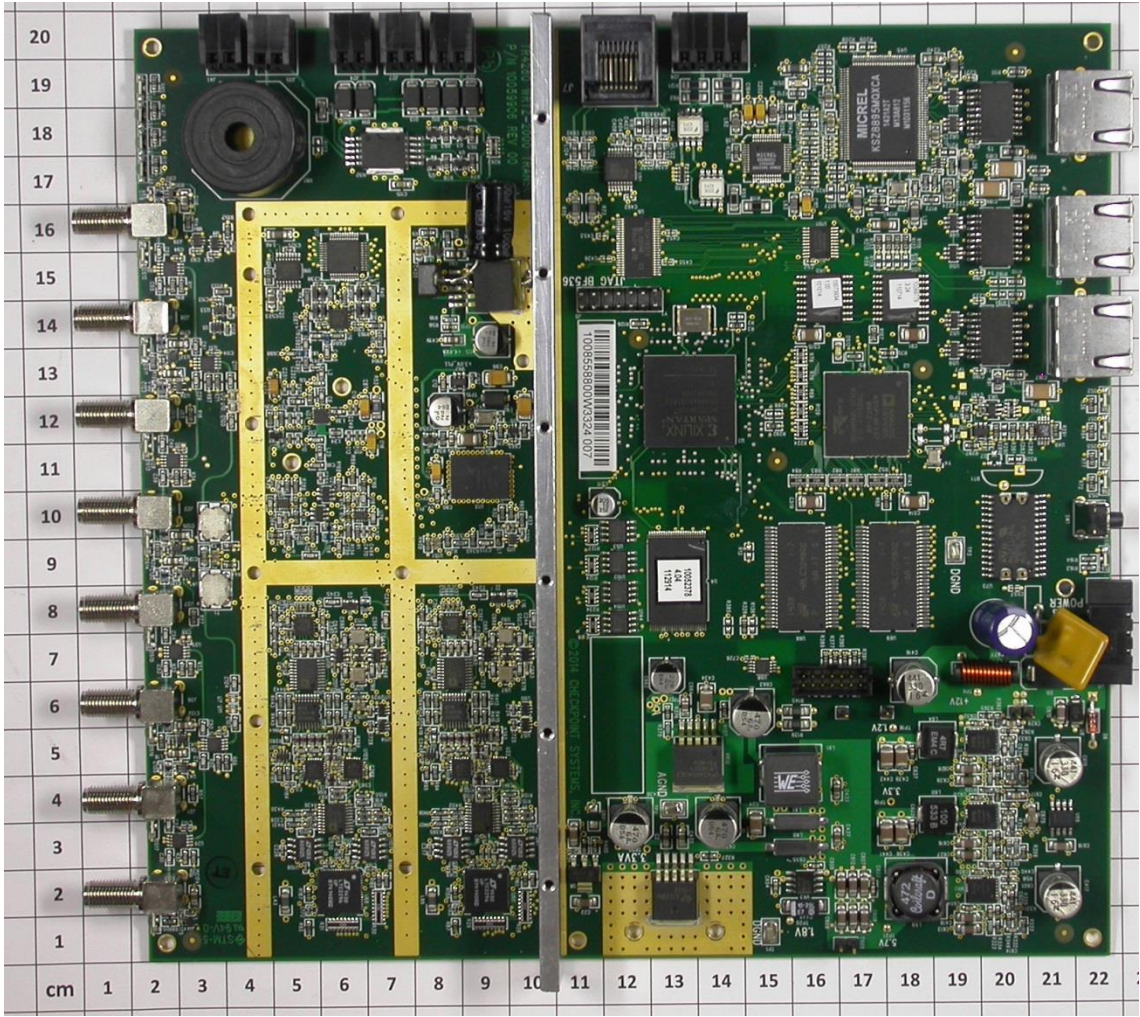

Internal Views – UHF Reader (FCC ID: DO4WRTZ2000 & IC: 3356B-WRTZ2000)

Internal Views – RF Electronic (FCC ID: DO4TR7240R & IC: 3356B-TR7240R)