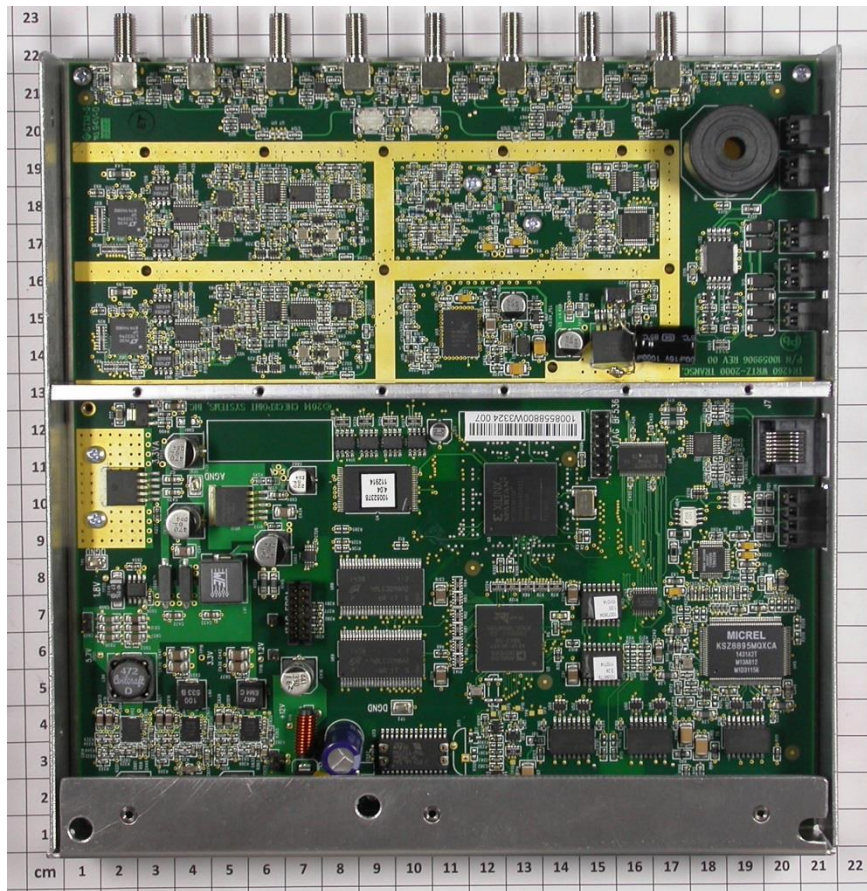

Internal Views – UHF Reader (FCC ID: DO4WRTZ2000 & IC: 3356B-WRTZ2000)

Internal Views – RF Electronic (FCC ID: DO4TR7240R & IC: 3356B-TR7240R)