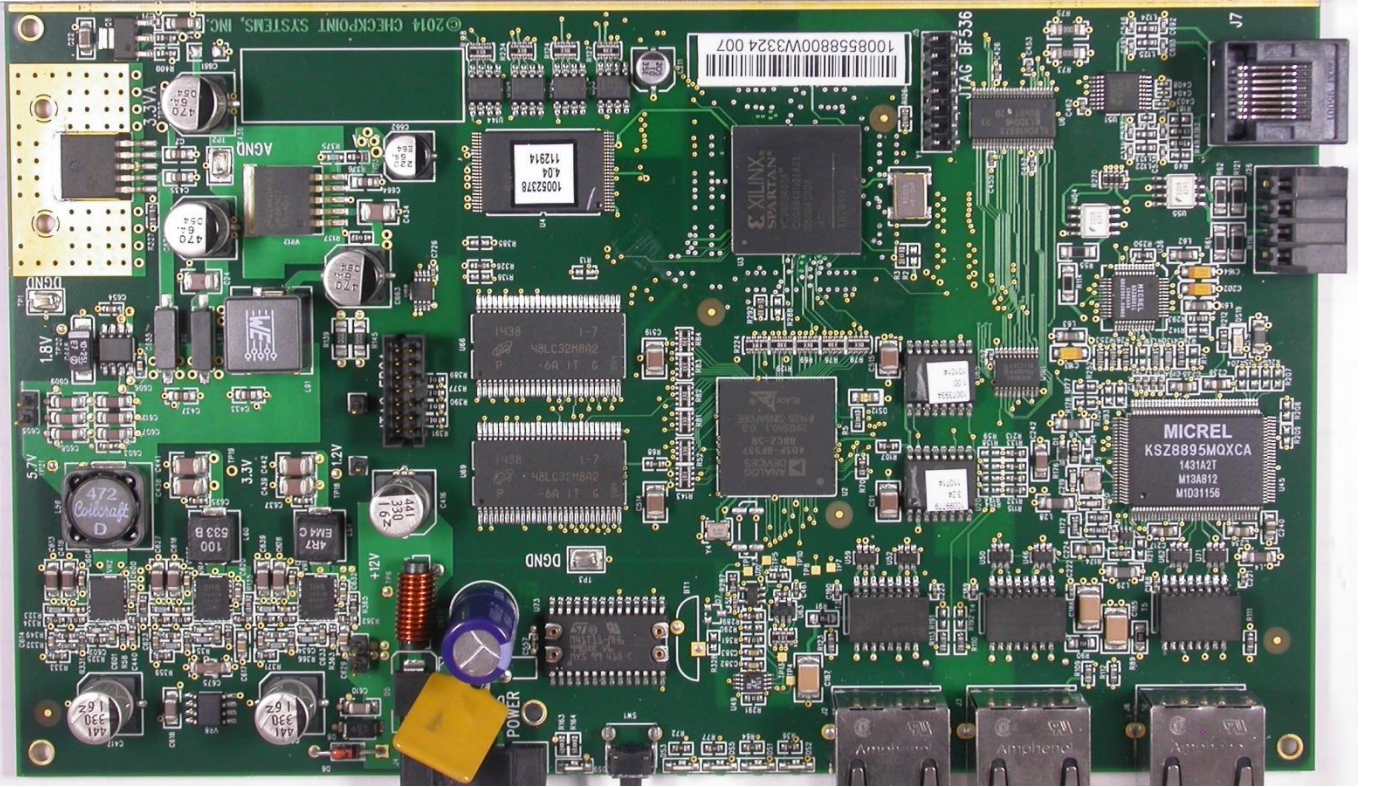

Internal Views – UHF Reader (FCC ID: DO4WRTZ2000 & IC: 3356B-WRTZ2000)

Internal Views – RF Electronic (FCC ID: DO4TR7240R & IC: 3356B-TR7240R)