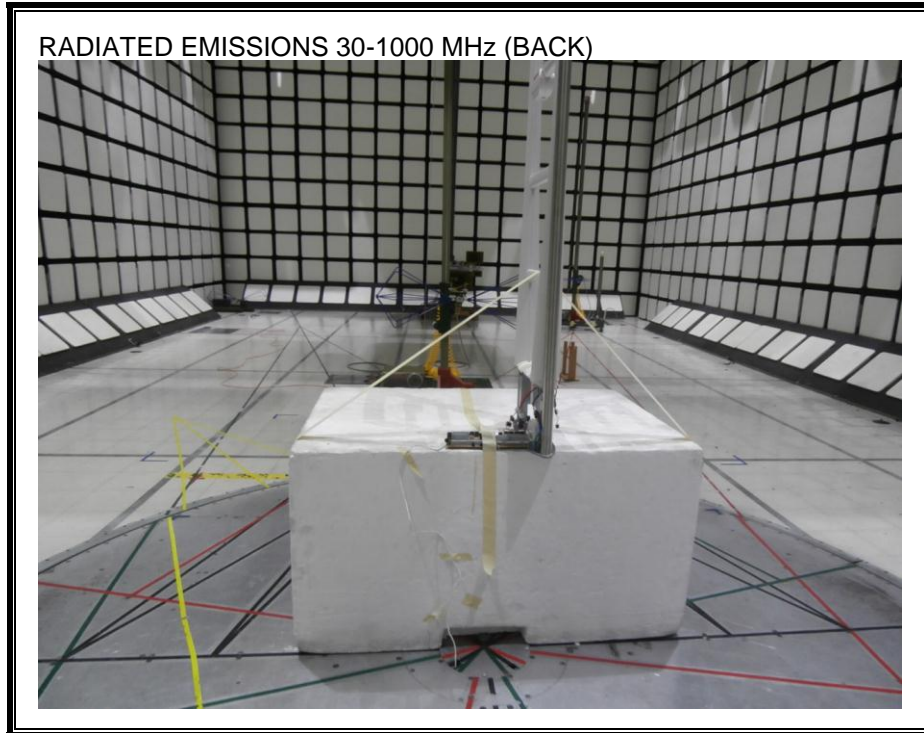

11. SETUP PHOTOS

RADIATED RF MEASUREMENT SETUP FOR PORTABLE CONFIGURATION

RADIATED EMISSION BELOW 30 MHz

RADIATED EMISSIONS BELOW 30MHz (BACK)

RADIATED EMISSION 30-1000 MHz

RADIATED EMISSION ABOVE 1 GHz

AC MAINS LINE CONDUCTED EMISSION

LINE CONDUCTED EMISSION (FRONT – WITH ANTENNA)

LINE CONDUCTED EMISSION (BACK – WITH ANTENNA)

LINE CONDUCTED EMISSION (BACK – WITH TERMINATION)

END OF REPORT