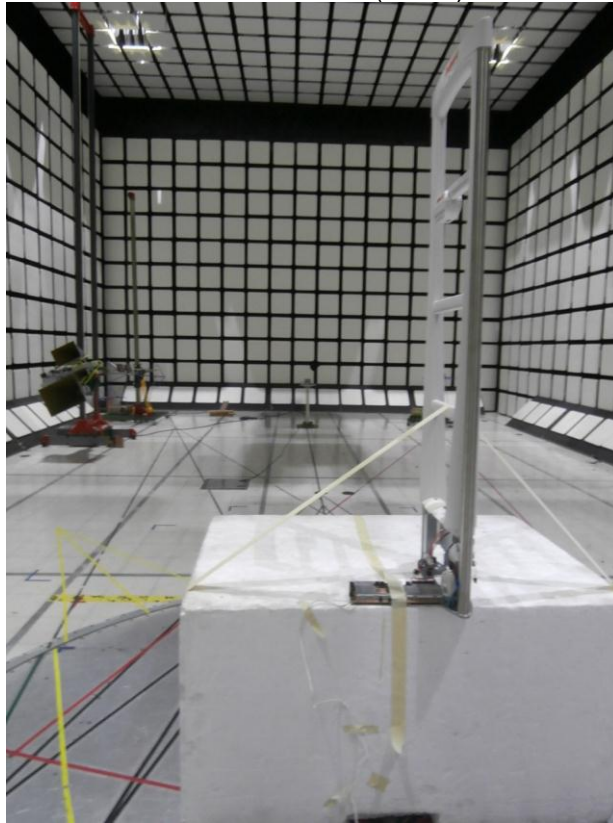

11. SETUP PHOTOS

RADIATED RF MEASUREMENT SETUP FOR PORTABLE CONFIGURATION

RADIATED EMISSION BELOW 30 MHz

RADIATED EMISSIONS BELOW 30MHz (BACK)

RADIATED EMISSION 30-1000 MHz

RADIATED EMISSION ABOVE 1 GHz

AC MAINS LINE CONDUCTED EMISSION

LINE CONDUCTED EMISSION (FRONT – WITH ANTENNA)

LINE CONDUCTED EMISSION (BACK – WITH ANTENNA)

LINE CONDUCTED EMISSION (BACK – WITH TERMINATION)

END OF REPORT