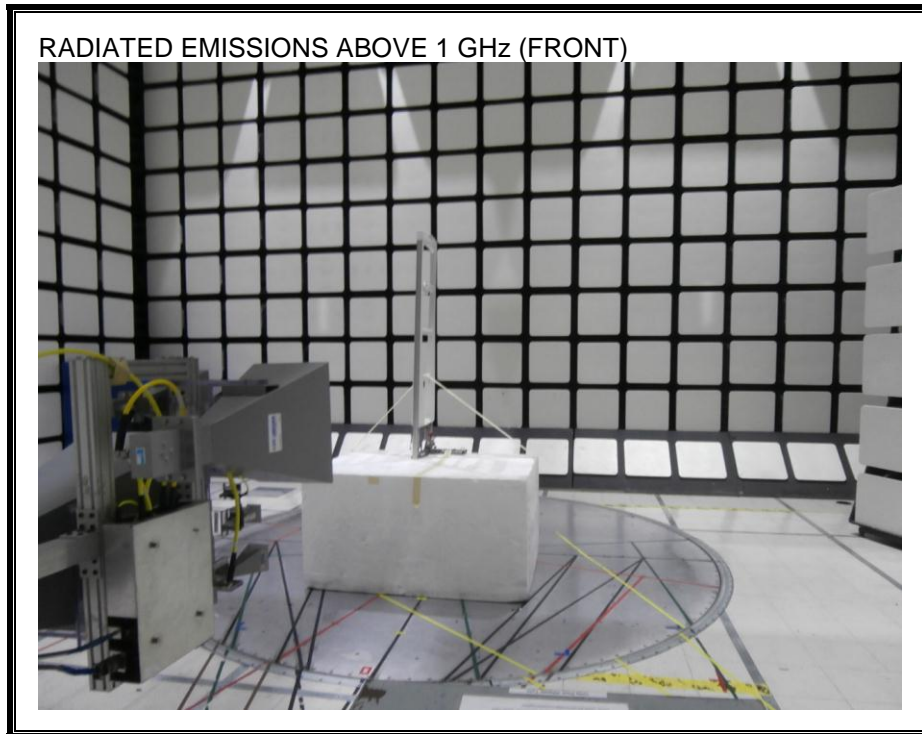

11. SETUP PHOTOS

RADIATED RF MEASUREMENT SETUP FOR PORTABLE CONFIGURATION

RADIATED EMISSION BELOW 30 MHz

RADIATED EMISSIONS BELOW 30MHz (BACK)

RADIATED EMISSION 30-1000 MHz

RADIATED EMISSION ABOVE 1 GHz

AC MAINS LINE CONDUCTED EMISSION

LINE CONDUCTED EMISSION (FRONT – WITH ANTENNA)

LINE CONDUCTED EMISSION (BACK – WITH ANTENNA)

LINE CONDUCTED EMISSION (BACK – WITH TERMINATION)

END OF REPORT