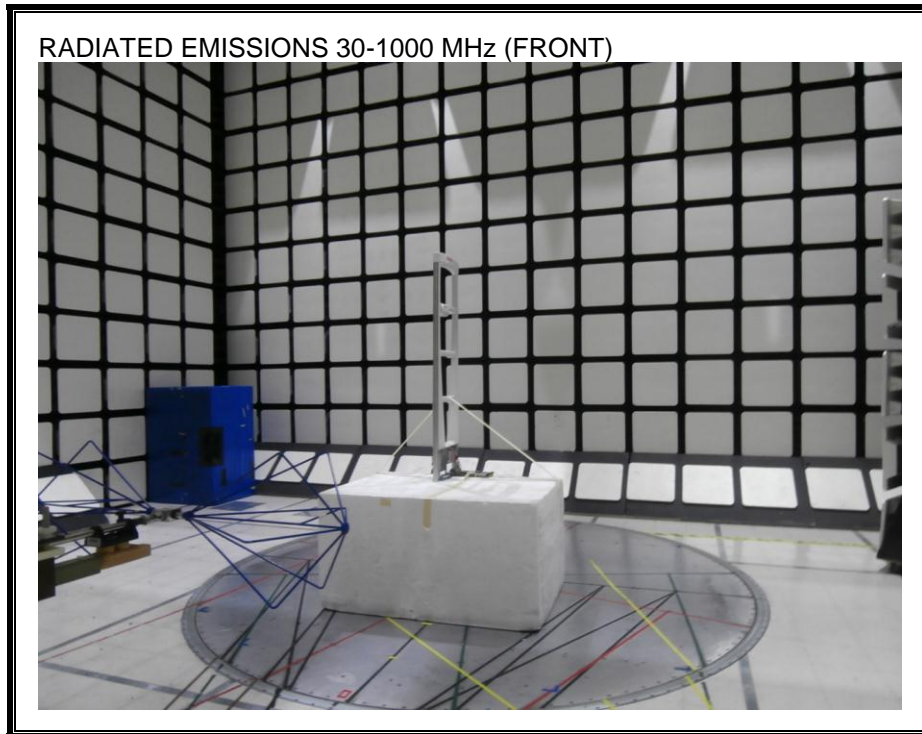

11. SETUP PHOTOS

RADIATED RF MEASUREMENT SETUP FOR PORTABLE CONFIGURATION

RADIATED EMISSION BELOW 30 MHz

RADIATED EMISSIONS BELOW 30MHz (BACK)

RADIATED EMISSION 30-1000 MHz

RADIATED EMISSION ABOVE 1 GHz

AC MAINS LINE CONDUCTED EMISSION

LINE CONDUCTED EMISSION (FRONT – WITH ANTENNA)

LINE CONDUCTED EMISSION (BACK – WITH ANTENNA)

LINE CONDUCTED EMISSION (BACK – WITH TERMINATION)

END OF REPORT