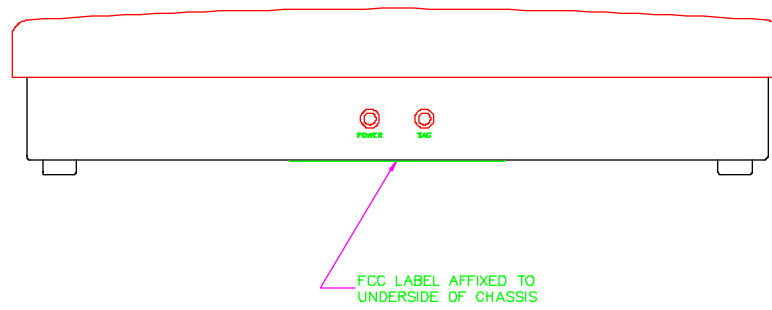

RFID (READ ONLY) SLIMLINE READER-NETWORK

FCC ID: D04TPRO7200

FRONT VIEW