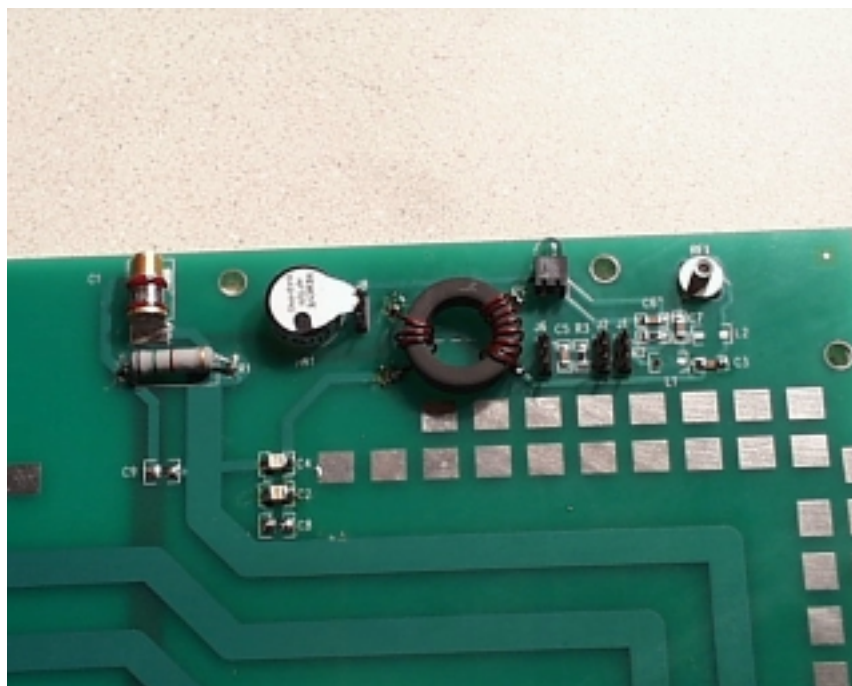

REID TAG PAD READER
FCC ID D04PRO7100

Tag Pad 741 407 Open Top

REID TAG PAD READER
FCC ID D04PRO7100

Tag Pad Antenna Close Up

REID TAG PAD READER
FCC ID D04PRO7100

Tag Pad Antenna

REID TAG PAD READER
FCC ID D04PRO7100

Tag Pad Open

REID TAG PAD READER
FCC ID D04PRO7100

Tag Pad Xmitter Close Up