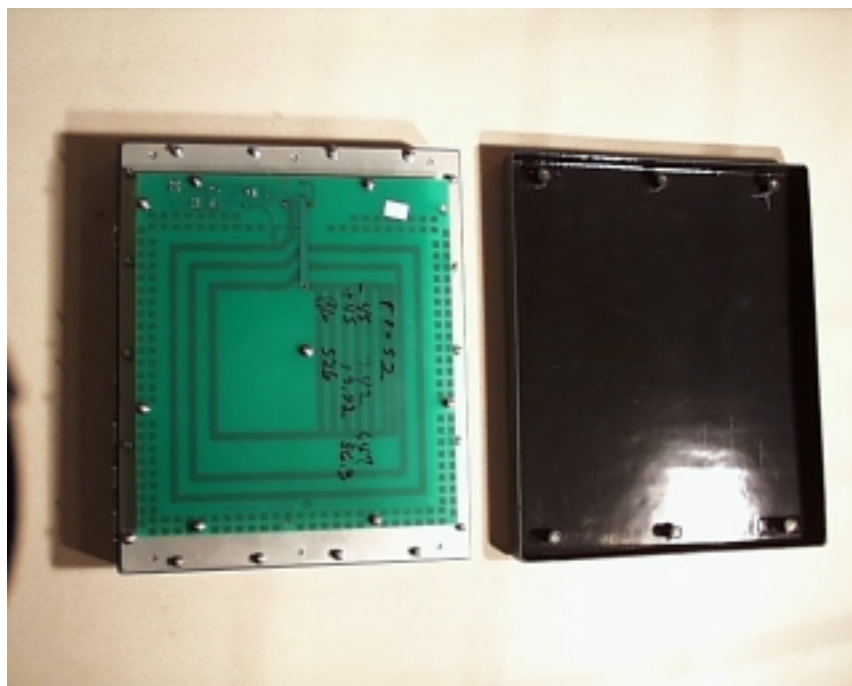

REID TAG PAD READER
FCC ID D04PRO7100

Tag Pad 741 407 Open Top

REID TAG PAD READER
FCC ID D04PRO7100

Tag Pad Antenna Close Up

REID TAG PAD READER
FCC ID D04PRO7100

Tag Pad Antenna

REID TAG PAD READER
FCC ID D04PRO7100

Tag Pad Open

REID TAG PAD READER
FCC ID D04PRO7100

Tag Pad Xmitter Close Up