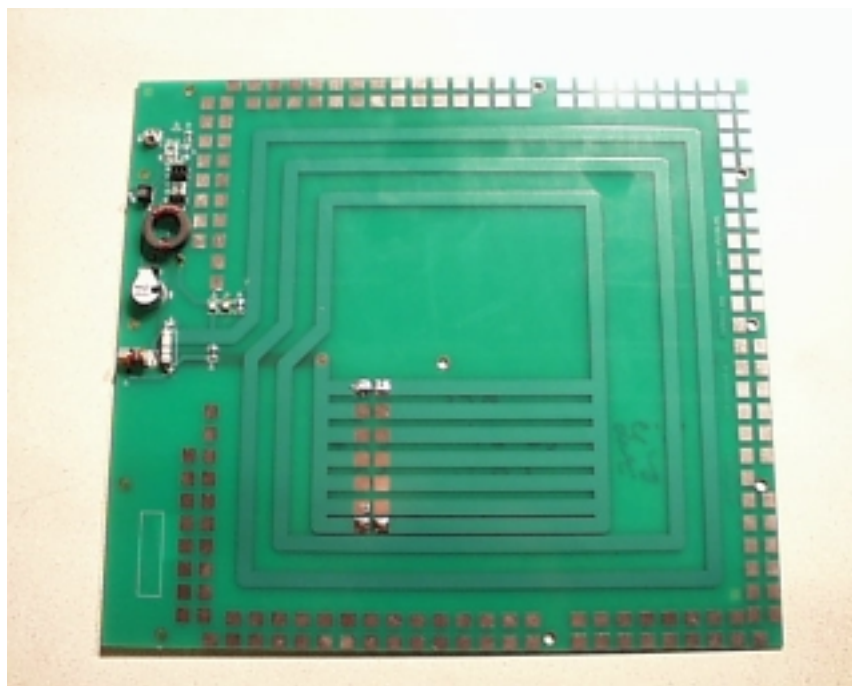

REID TAG PAD READER
FCC ID D04PRO7100

Tag Pad 741 407 Open Top

REID TAG PAD READER
FCC ID D04PRO7100

Tag Pad Antenna Close Up

REID TAG PAD READER
FCC ID D04PRO7100

Tag Pad Antenna

REID TAG PAD READER
FCC ID D04PRO7100

Tag Pad Open

REID TAG PAD READER
FCC ID D04PRO7100

Tag Pad Xmitter Close Up