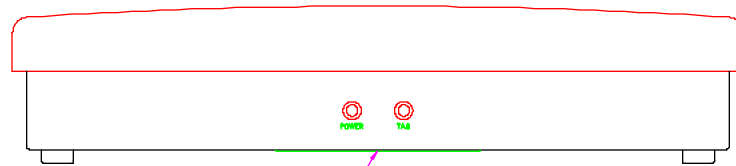

RFID (READ ONLY) SLIMLINE READER-SERIAL

FCC ID: D04TPRO7100

FCC LABEL AFFIXED TO
UNDERSIDE OF CHASSIS

FRONT VIEW