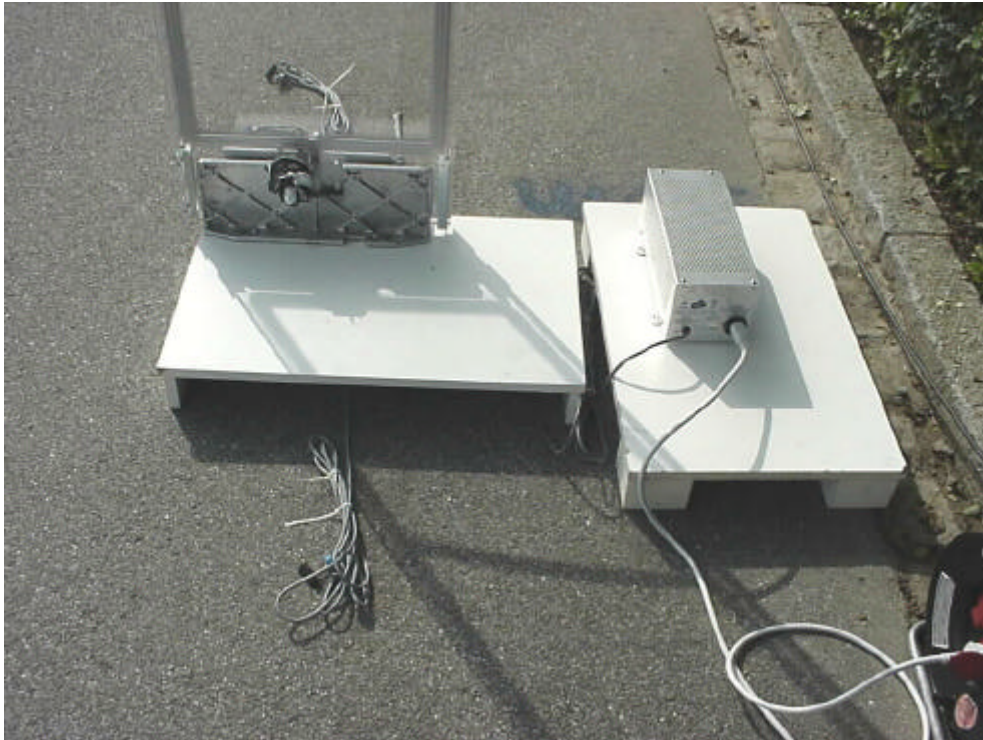

Test-Setup STRATA GX EURO:  
CONDUCTED EMISSIONS 450 kHz - 30 MHz

Test-Setup STRATA GX EURO:  
SPURIOUS EMISSION (MAGNETIC FIELD) 9 kHz - 30 MHz

Test-Setup STRATA GX EURO:  
SPURIOUS EMISSION (MAGNETIC FIELD) 9 kHz - 30 MHz

Test-Setup STRATA GX EURO:  
SPURIOUS EMISSIONS (electric field) 30 MHz - 1000 MHz

Test-Setup STRATA GX EURO:  
SPURIOUS EMISSIONS (electric field) 30 MHz - 1000 MHz