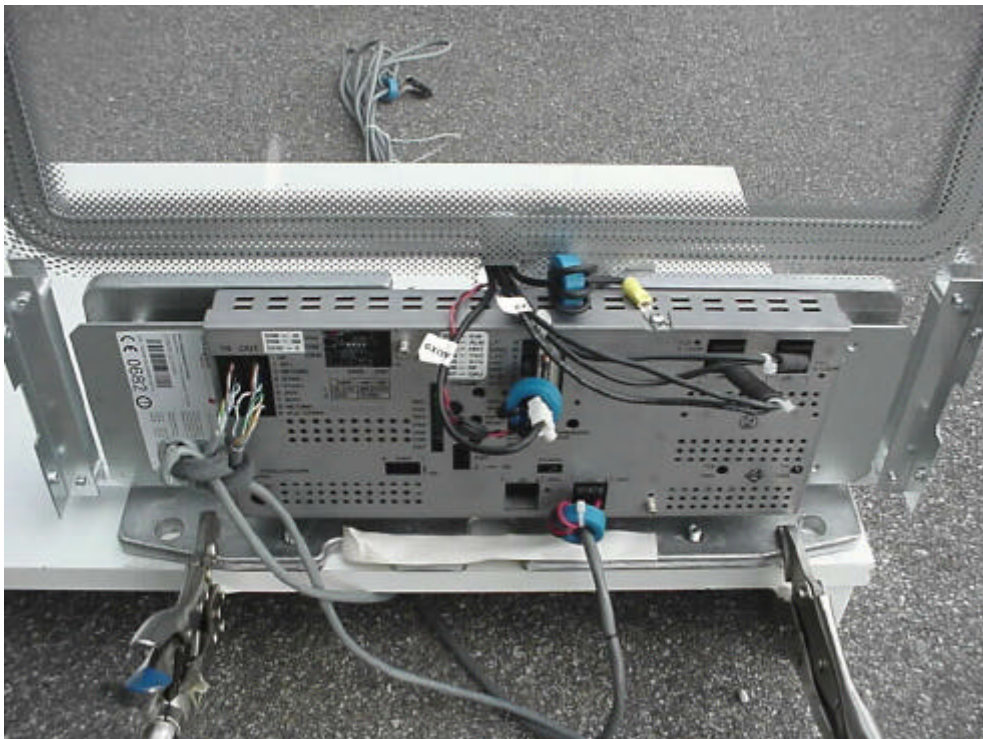

Test-Setup STRATA GX EURO:  
CONDUCTED EMISSIONS 450 kHz - 30 MHz

Test-Setup STRATA GX EURO:  
SPURIOUS EMISSION (MAGNETIC FIELD) 9 kHz - 30 MHz

Test-Setup STRATA GX EURO:  
SPURIOUS EMISSION (MAGNETIC FIELD) 9 kHz - 30 MHz

Test-Setup STRATA GX EURO:  
SPURIOUS EMISSIONS (electric field) 30 MHz - 1000 MHz

Test-Setup STRATA GX EURO:  
SPURIOUS EMISSIONS (electric field) 30 MHz - 1000 MHz