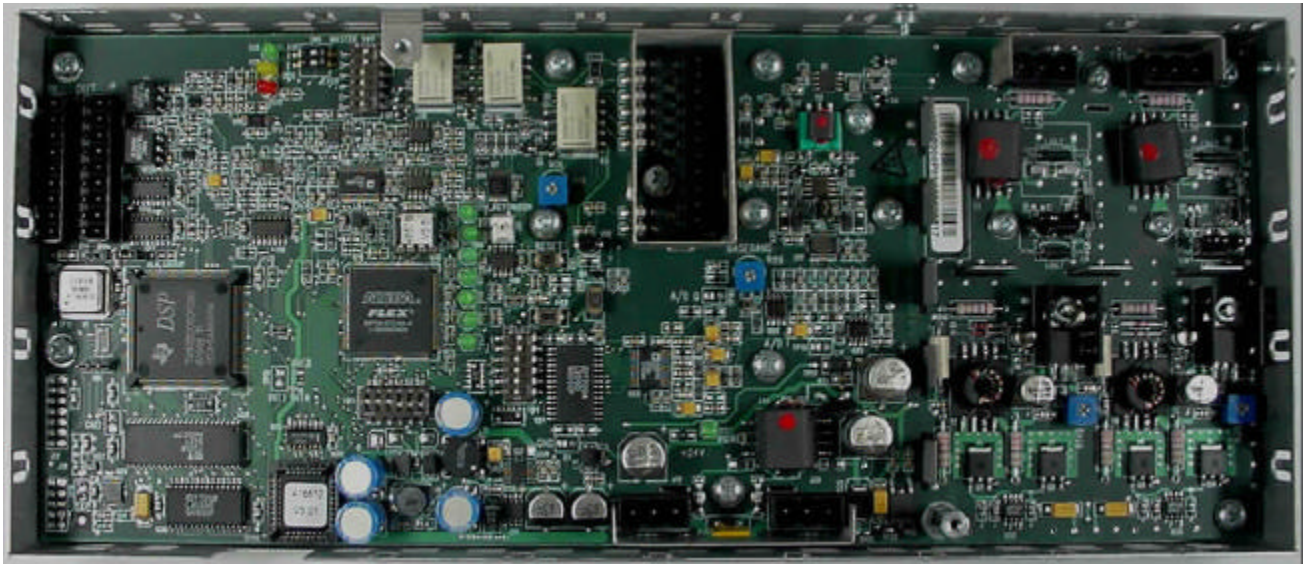

Attachment E 23

Internal photos

STRATA

FCC ID: DO4STRATA

File-No. T 21187-09 KJ

ELECTRONIC FOR ALL ANTENNAS

STRATA SX EURO / STRATA GX EURO / STRATA ILX

PCB Top view TR 4022 (without shields)