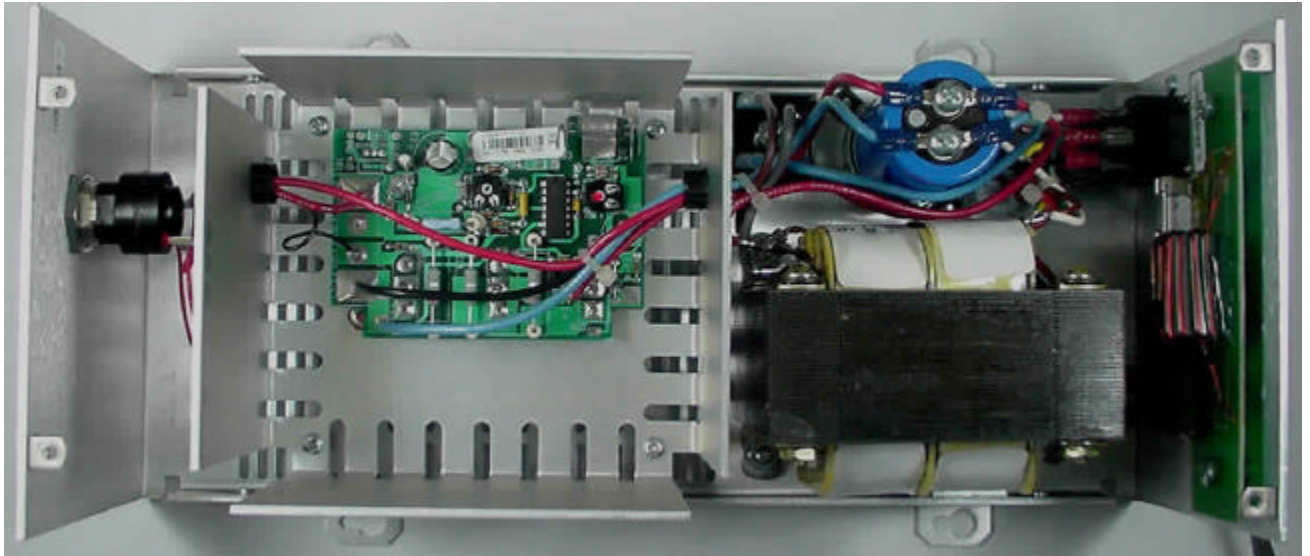

Attachment E 35

Internal photos

STRATA

FCC ID: DO4STRATA

File-No. T 21187-09 KJ

Power supply

Worldwide 425 Module