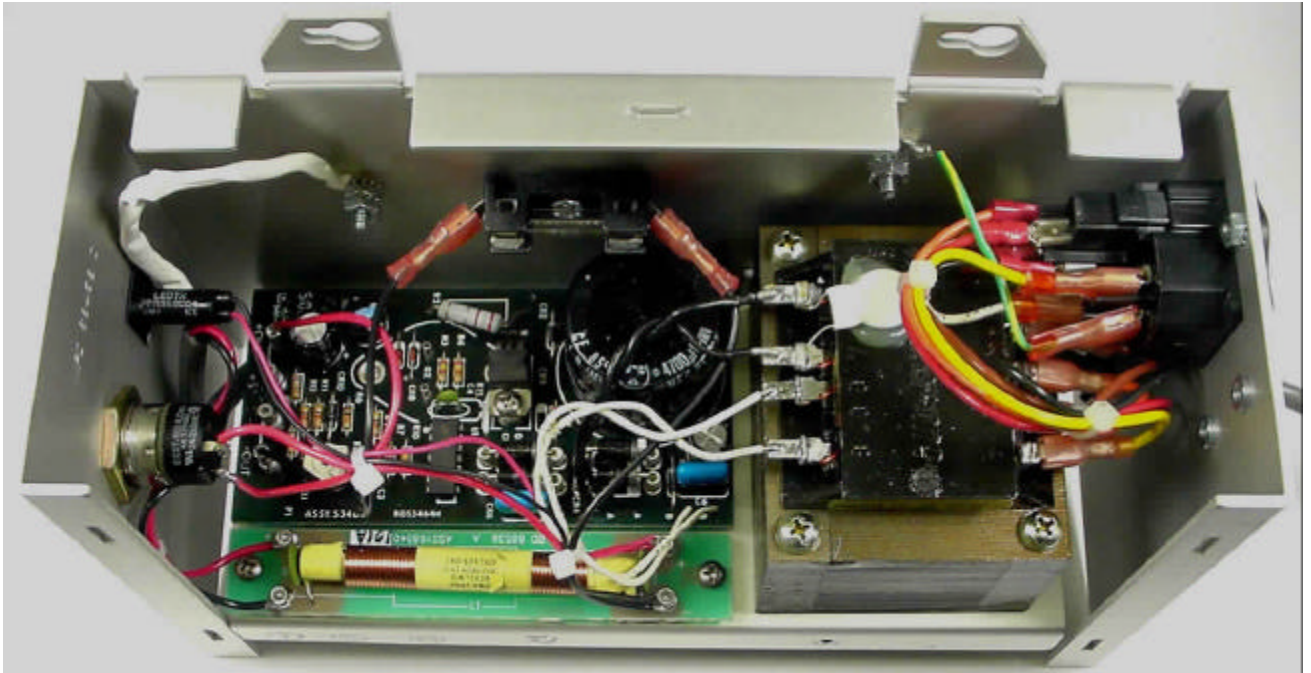

Attachment E 29

Internal photos

STRATA

FCC ID: DO4STRATA

File-No. T 21187-09 KJ

Power supply

Worldwide 224 Module