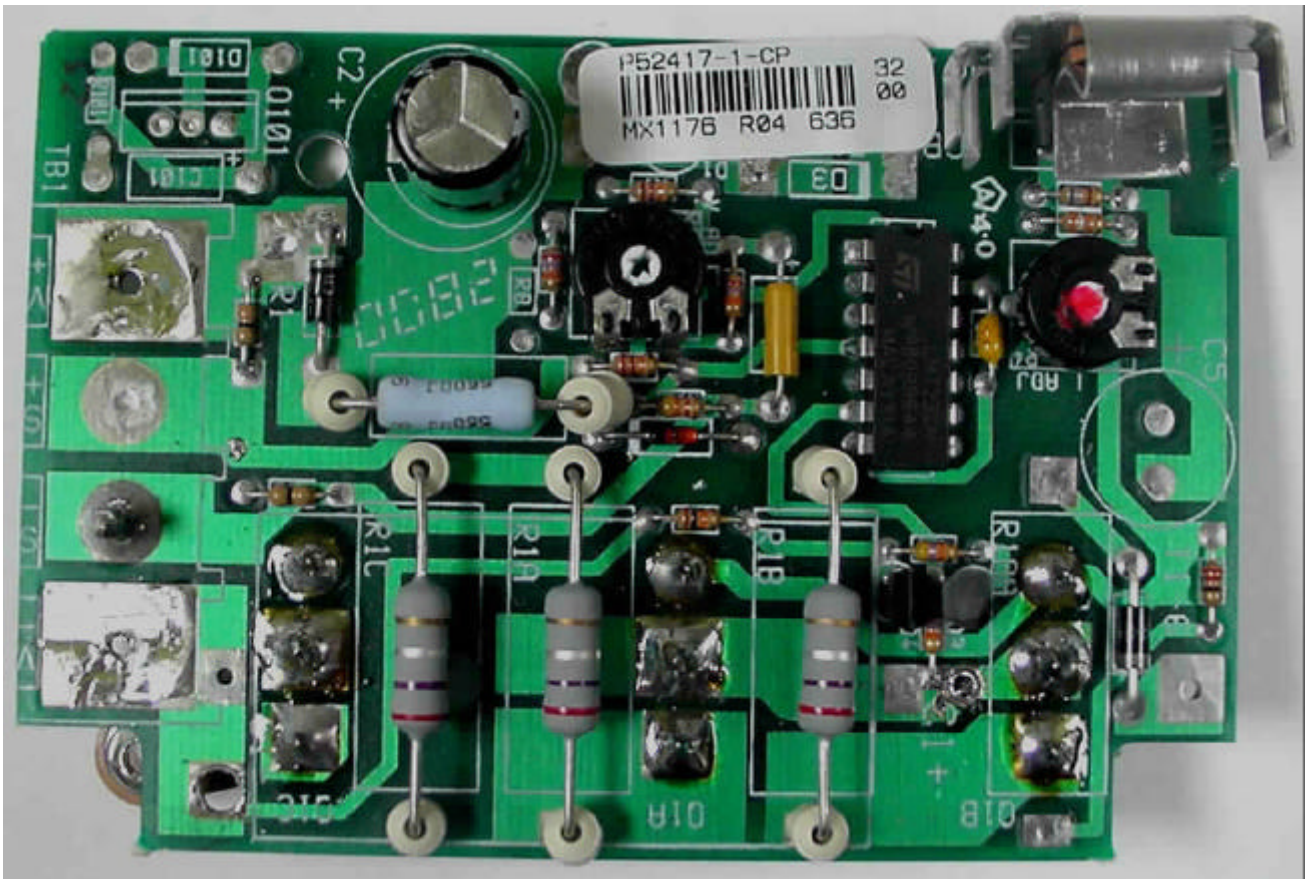

Internal photos

STRATA

FCC ID: DO4STRATA

File-No. T 21187-09 KJ

Power supply

Worldwide 425 Module

PCB Top view

Attachment E 41