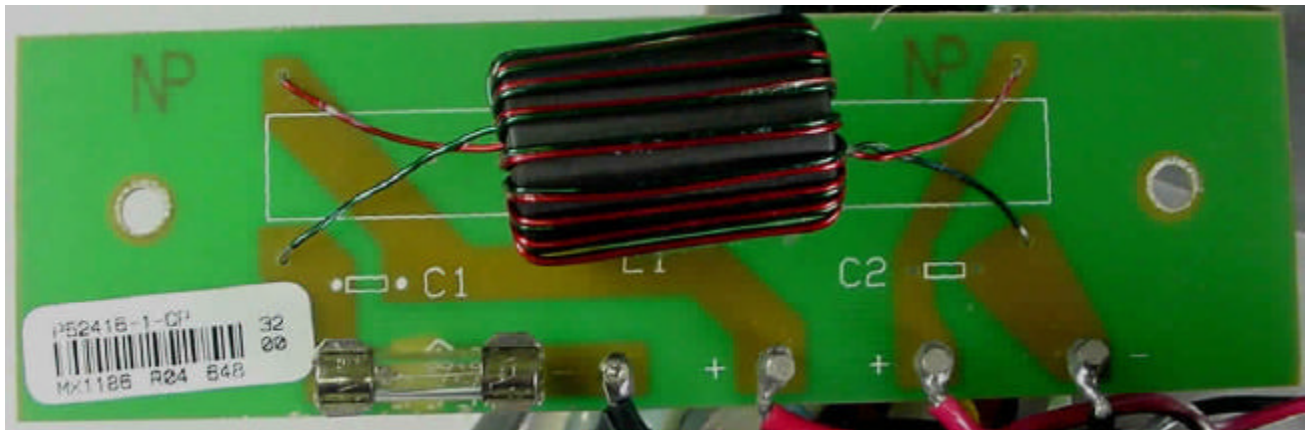

Internal photos

STRATA

FCC ID: DO4STRATA

File-No. T 21187-09 KJ

Power supply

Worldwide 425 Module

PCB Top view

Attachment E 39