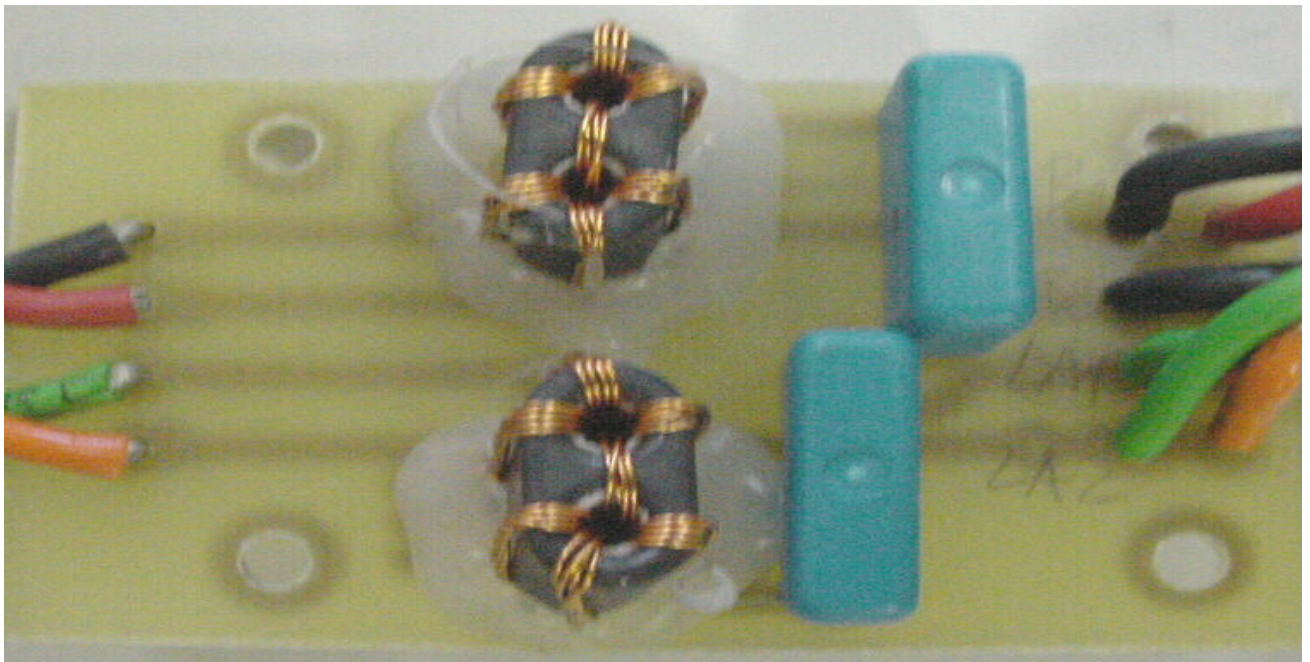

Attachment E 18

Internal photos

STRATA

FCC ID: DO4STRATA

File-No. T 21187-09 KJ

STRATA ILX

Matching Board

PCB Top view