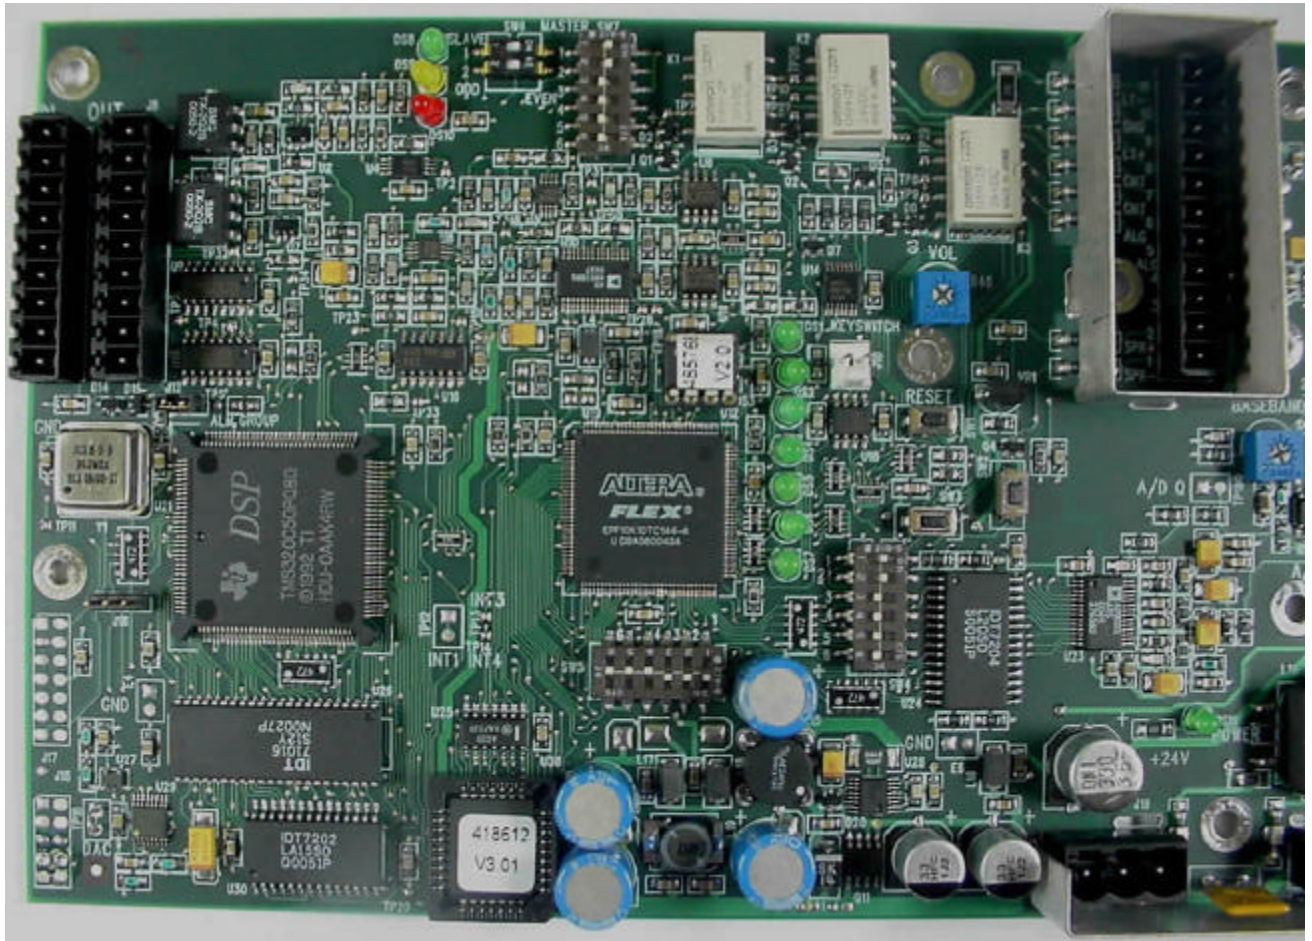

Attachment E 25

Internal photos

STRATA

FCC ID: DO4STRATA

File-No. T 21187-09 KJ

ELECTRONIC FOR ALL ANTENNAS

STRATA SX EURO / STRATA GX EURO / STRATA ILX

PCB Top view TR 4022 (without shields)

ZOOM