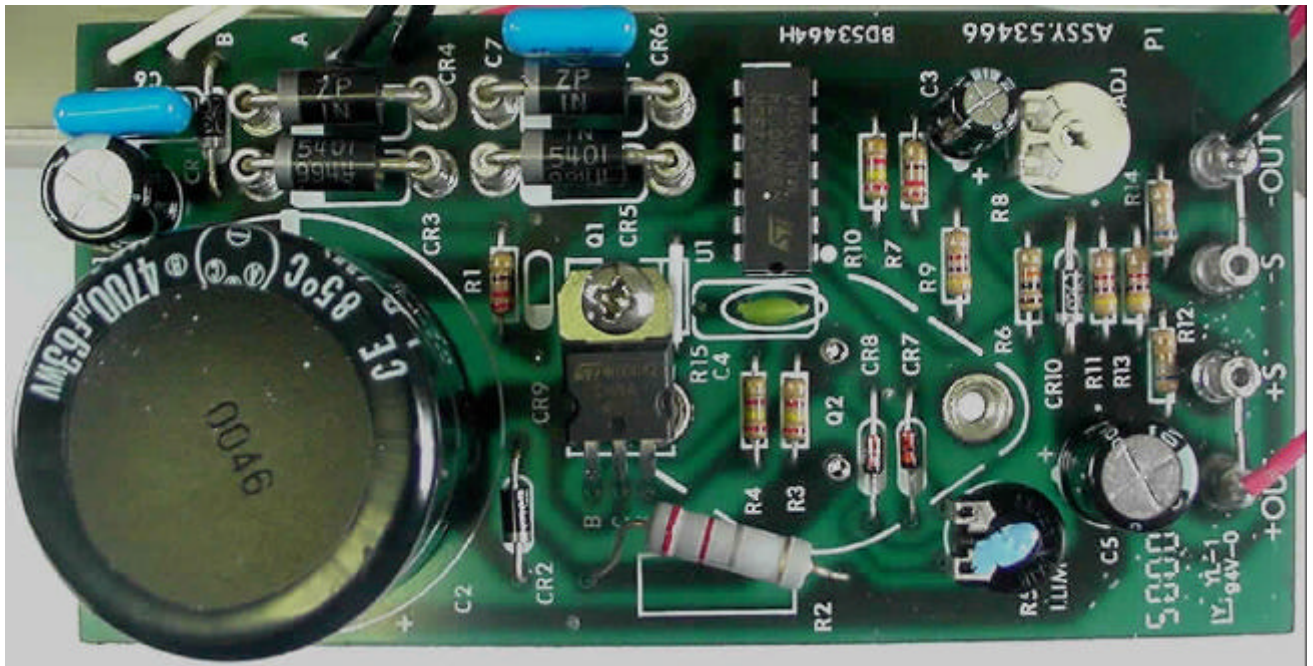

Attachment E 33

Internal photos

STRATA

FCC ID: DO4STRATA

File-No. T 21187-09 KJ

Power supply

Worldwide 224 Module

PCB Top view