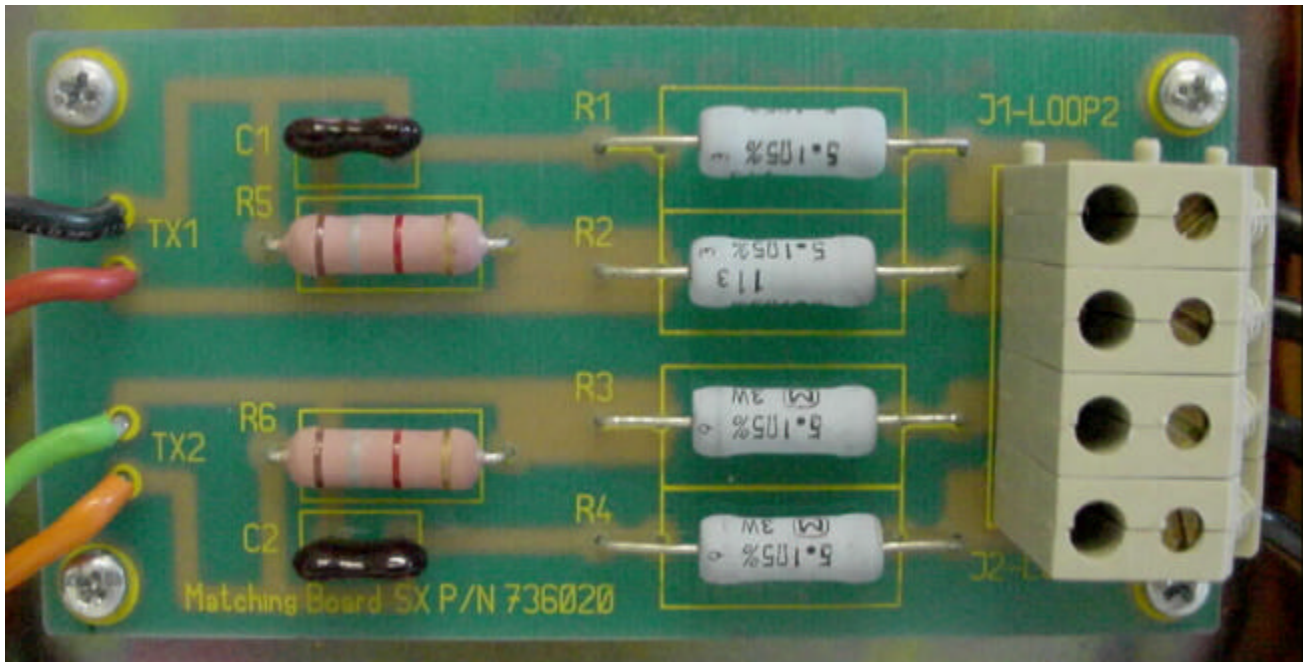

Attachment E 14

Internal photos

STRATA

FCC ID: DO4STRATA

File-No. T 21187-09 KJ

STRATA SX EURO

Matching Board

PCB Top view