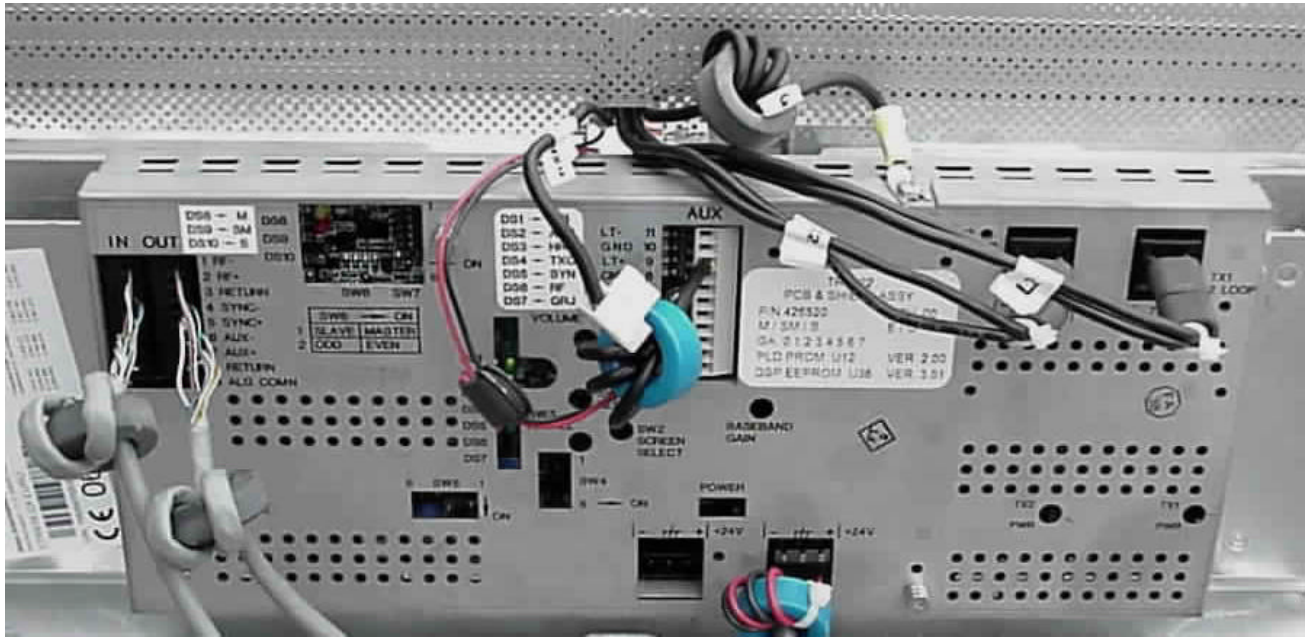

Attachment E 16

Internal photos

STRATA

FCC ID: DO4STRATA

File-No. T 21187-09 KJ

STRATA GX EURO

Front view

Electronic TR 4022