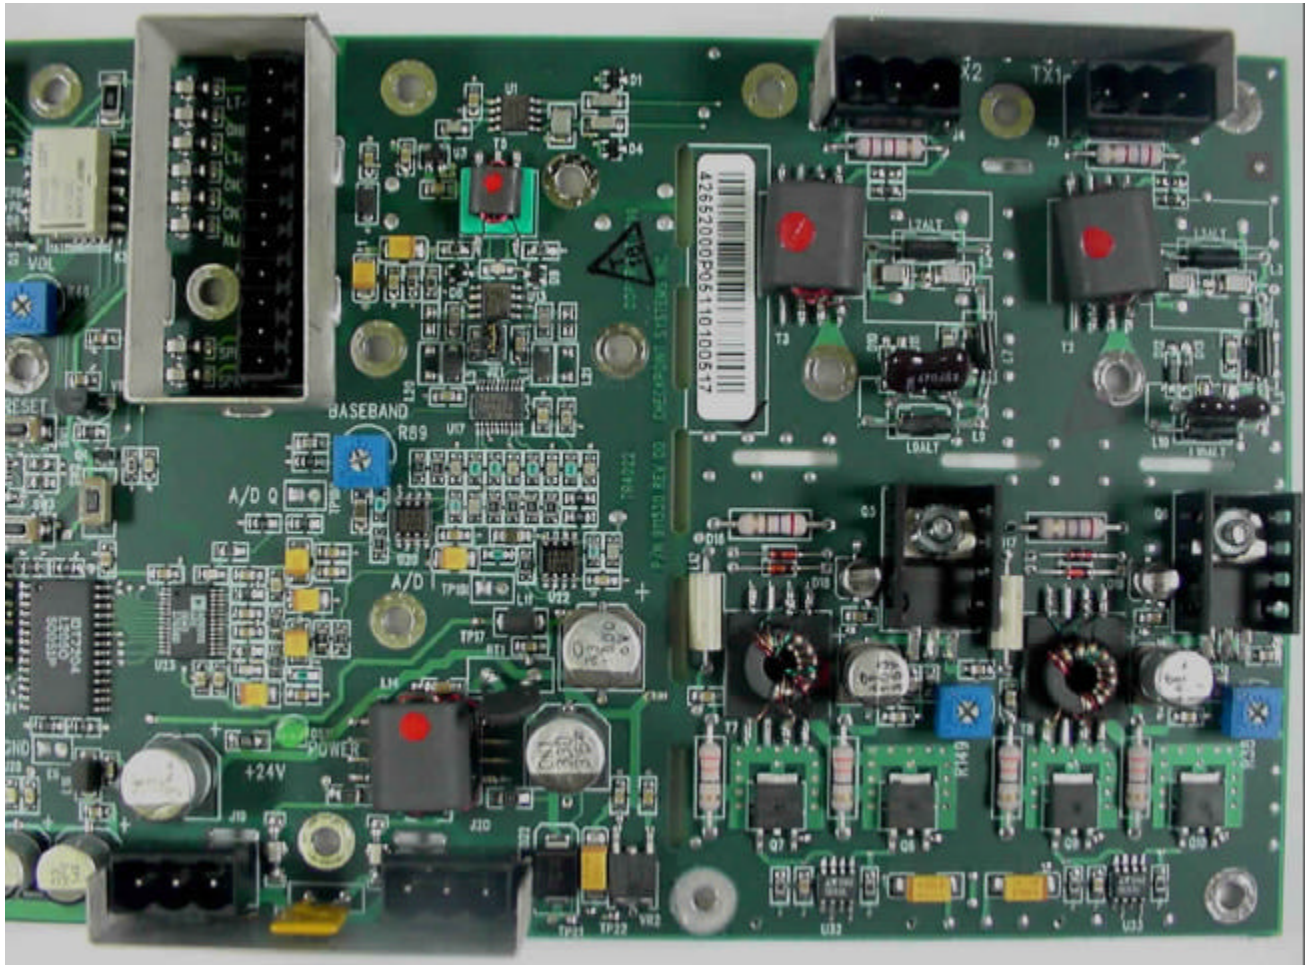

Attachment E 26

Internal photos

STRATA

FCC ID: DO4STRATA

File-No. T 21187-09 KJ

ELECTRONIC FOR ALL ANTENNAS

STRATA SX EURO / STRATA GX EURO / STRATA ILX

PCB Top view TR 4022 (without shields)

ZOOM