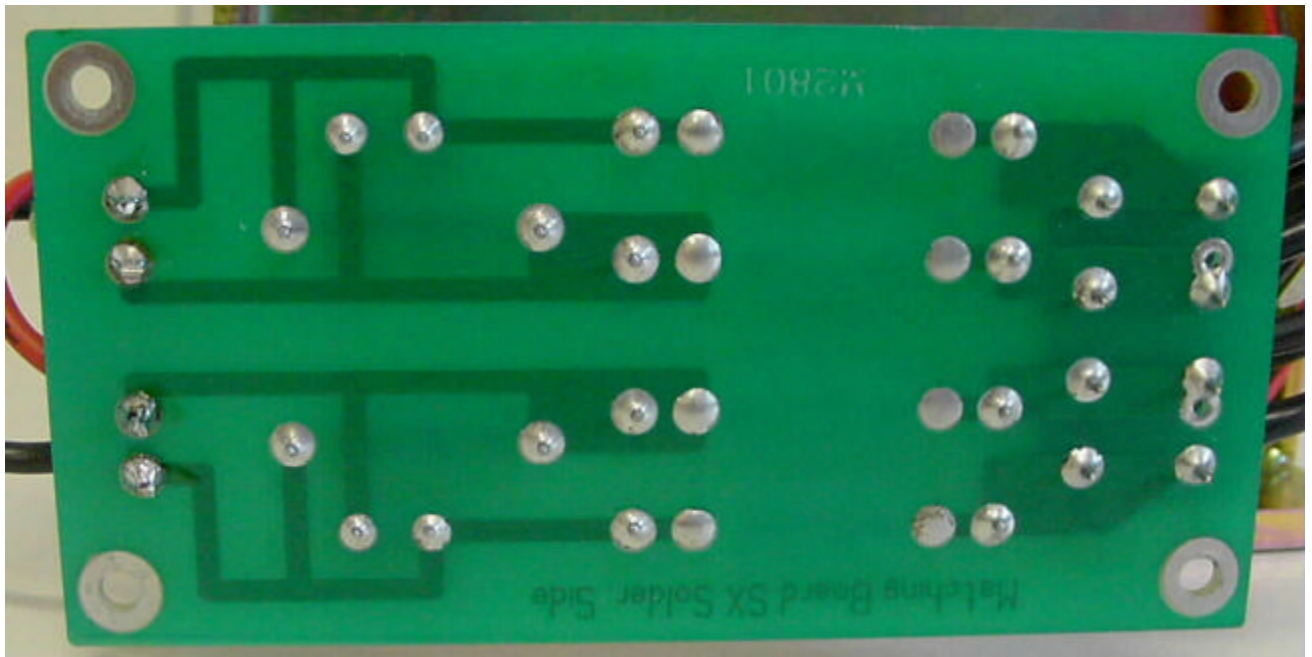

Attachment E 15

Internal photos

STRATA

FCC ID: DO4STRATA

File-No. T 21187-09 KJ

STRATA SX EURO

Matching Board

PCB Back view