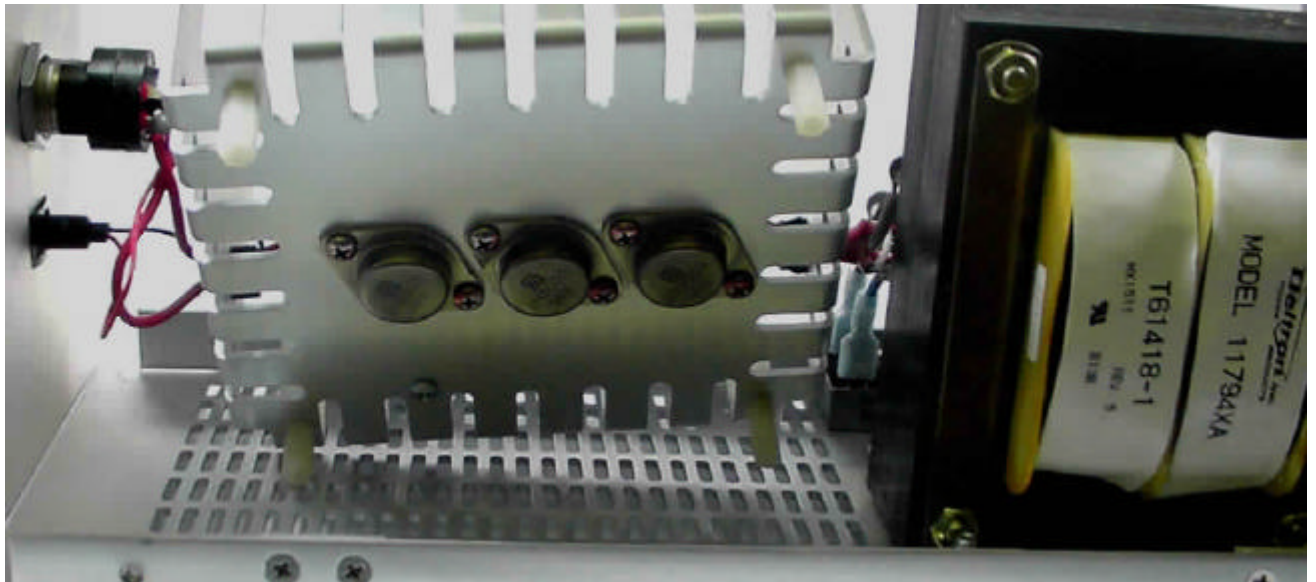

Attachment E 37

Internal photos

STRATA

FCC ID: DO4STRATA

File-No. T 21187-09 KJ

Power supply

Worldwide 425 Module

Attachment E 38