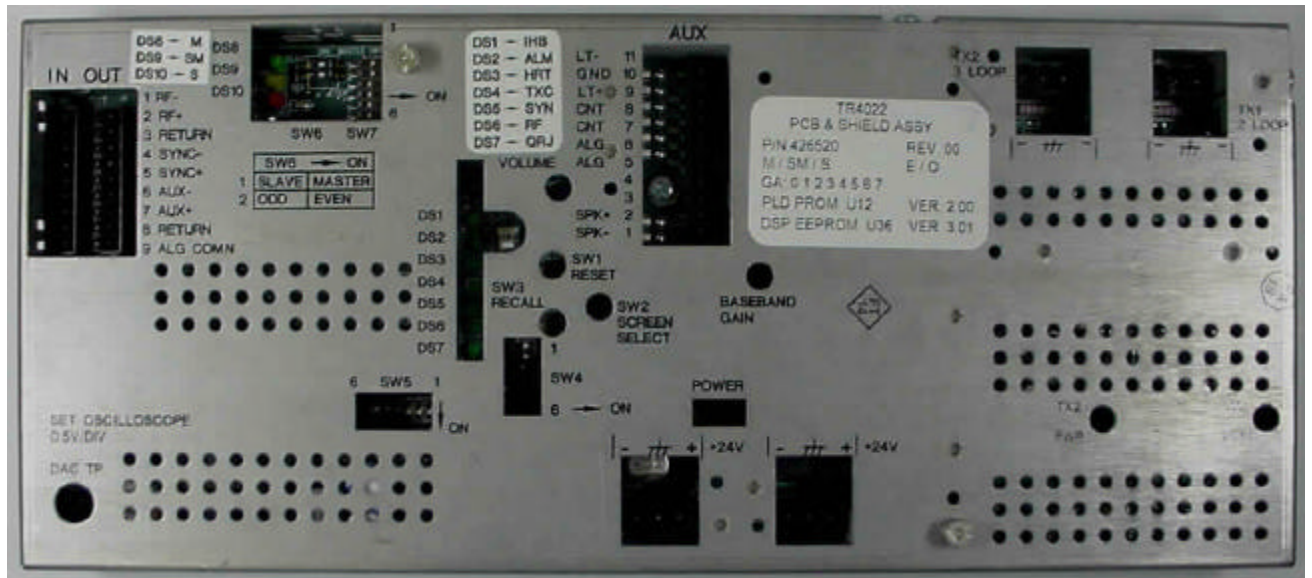

Attachment E 20

Internal photos

STRATA

FCC ID: DO4STRATA

File-No. T 21187-09 KJ

ELECTRONIC FOR ALL ANTENNAS

STRATA SX EURO / STRATA GX EURO / STRATA ILX

Front view TR 4022