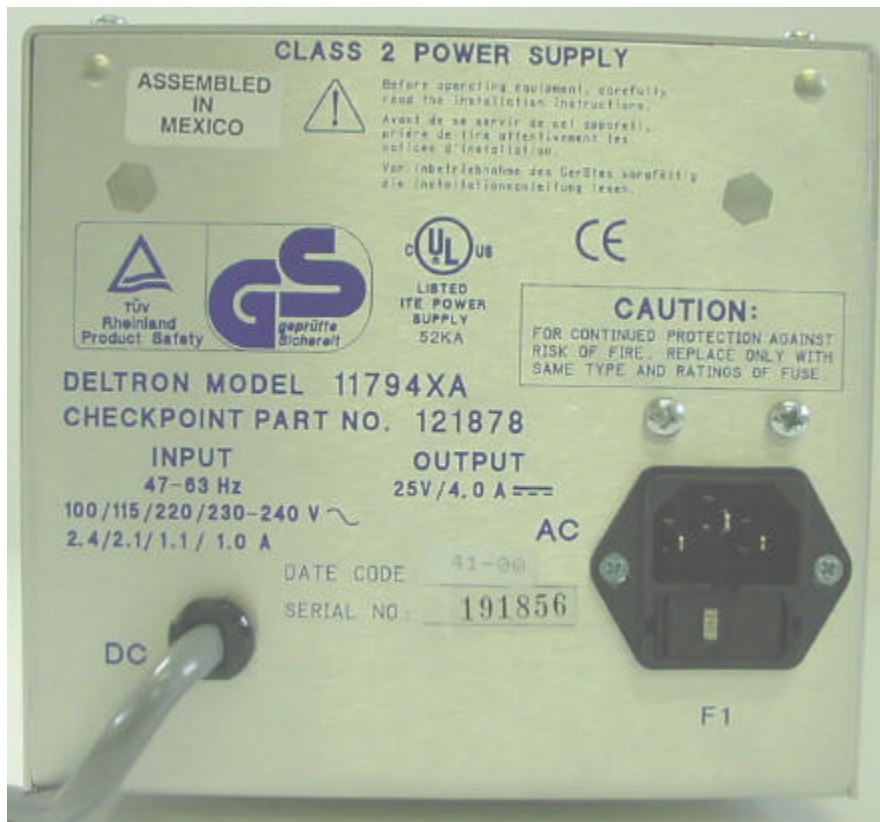

Attachment E 10

External photos

STRATA

FCC ID: DO4STRATA

File-No. T 21187-09 KJ

PSU – Worldwide 425 Module