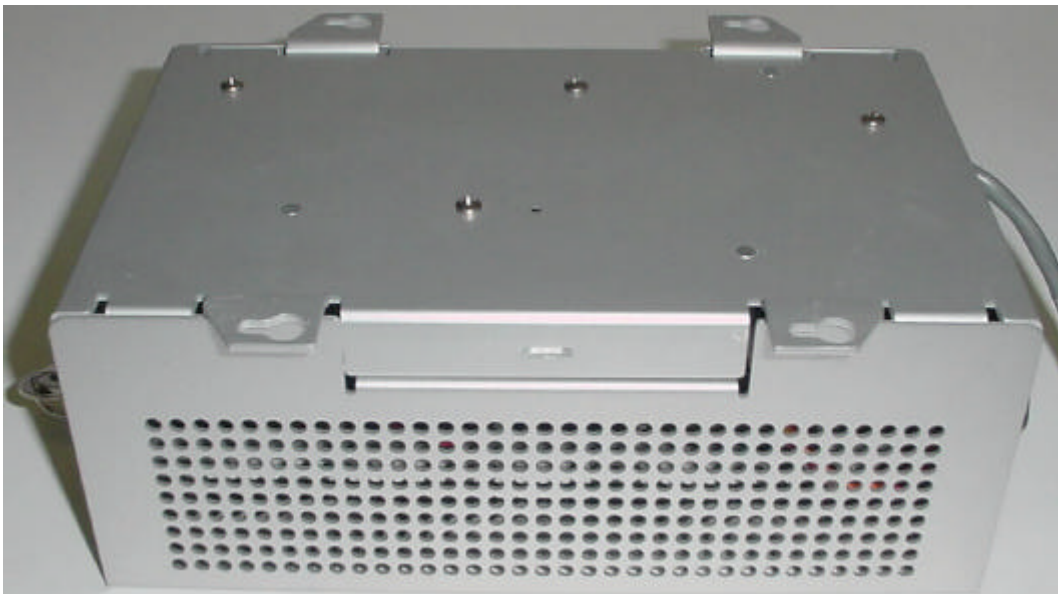

Attachment E 8

External photos

STRATA

FCC ID: DO4STRATA

File-No. T 21187-09 KJ

PSU – Worldwide 224 Module