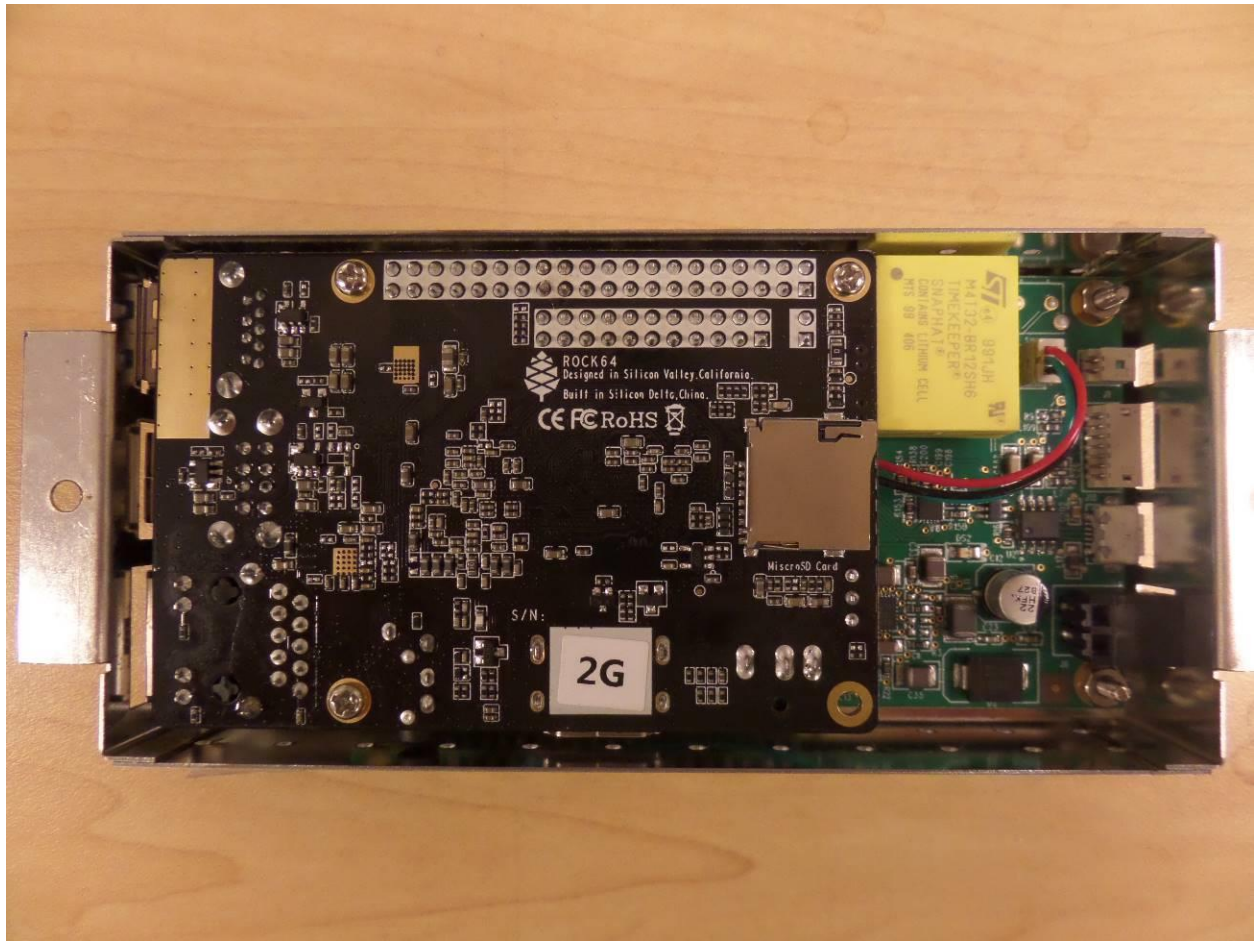

Photograph 1. A1177 Light& speaker board bottom side

Photograph 2. A1177 Light& speaker board top side

Photograph 3. A1177 It&spkr Rock64 boards split view

Photograph 4. A1177 Lt&spkr Rock64 boards

Photograph 5. A1203 IO Module bottom side

Photograph 6. A1203 IO Module top side

Photograph 7. Bluetooth dongle bottom side

Photograph 8. Bluetooth dongle top side

Photograph 9. Enclosure Rock64 LtSnd back side

Photograph 10. Enclosure Rock64 LtSnd front side