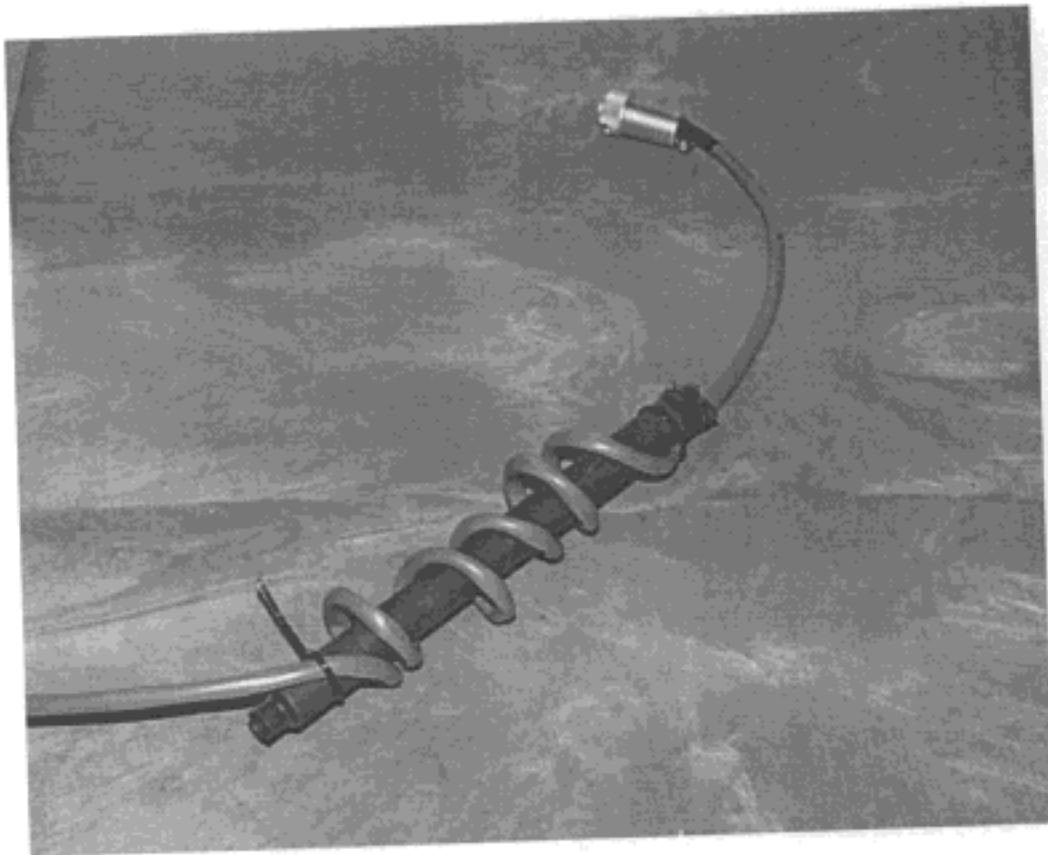

Long Range Reader - Radiated EMI Test Setup

Long Range Reader - Conducted EMI Test Setup (plastic skins removed)

Checkpoint
Long Range Reader
DOY LRRO 7000

Closeup of ferrite rod assembly used on DC power line and Ethernet line

Note: Rod is Checkpoint Assembly Number 412261 provided with delivered equipment.