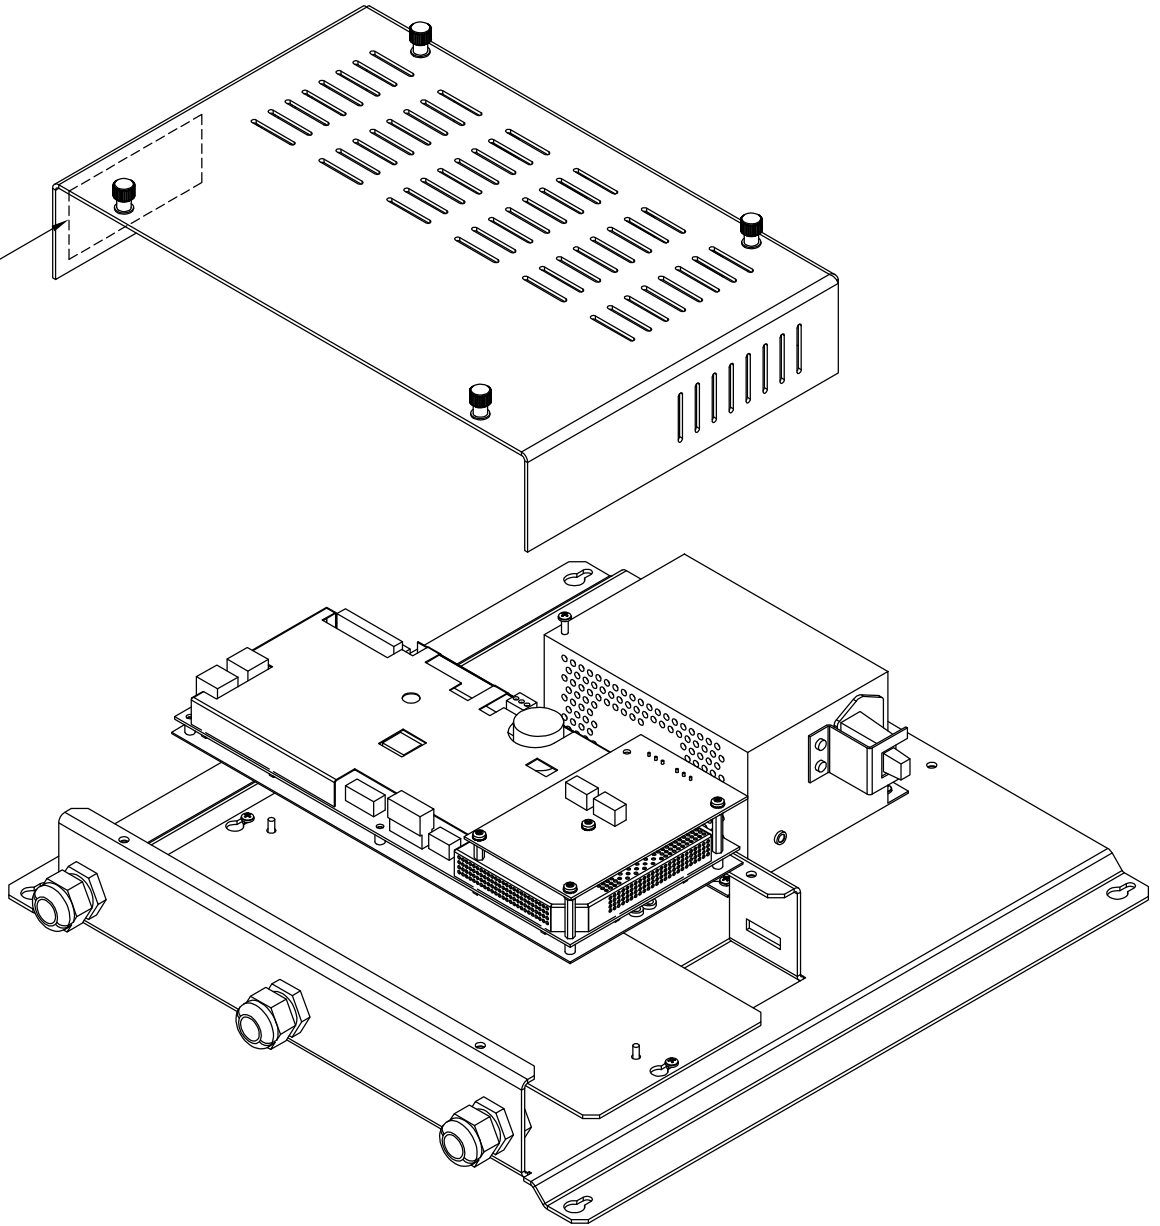

AGENCY LABEL  
(FAR SIDE)

AGENCY LABEL  
LOCATION  
LIBERTY FX /3G ZONE

SIZE A	LIBFXLOC	REV
SCALE: N/A	©2005	SHEET 1 OF 1