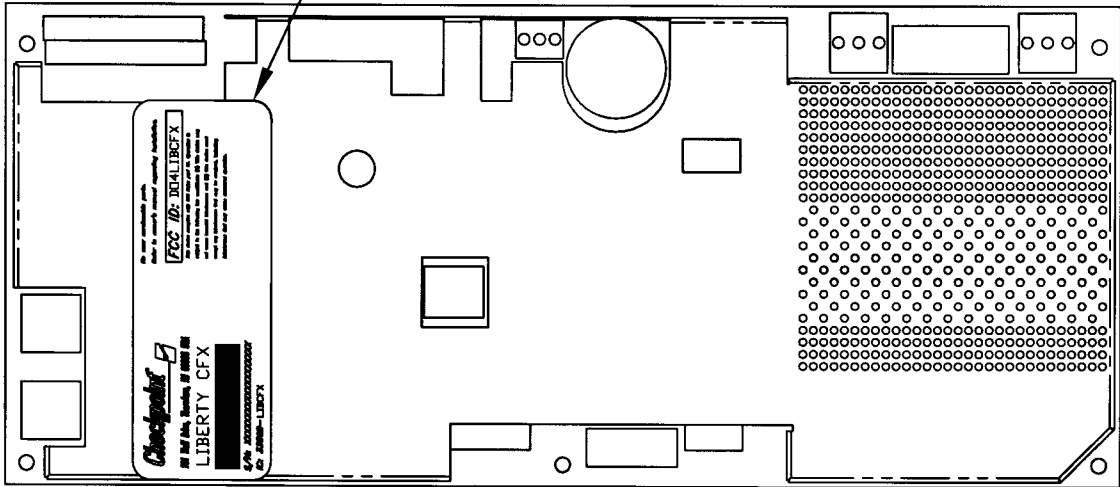

AGENCY LABEL

Checkpoint 

101 Wolf Drive Thorofare NJ 08086 USA

LIBERTY CFX

S/N: XXXXXXXXXXXXXXXXXXXXX

IC: 3356B-LIBCFX

No user serviceable parts.
Refer to owner's manual regarding installation.

FCC ID: D04LIBCFX

This device complies with FCC Rules Part 15. Operation is subject to the following two conditions: (1) This device may not cause harmful interference and (2) this device must accept any interference that may be received, including interference that may cause undesired operation.

Checkpoint 

AGENCY LABEL
LIBERTY CFX

SIZE

A

CFXLABEL

REV

SCALE: 1:4

©YEAR