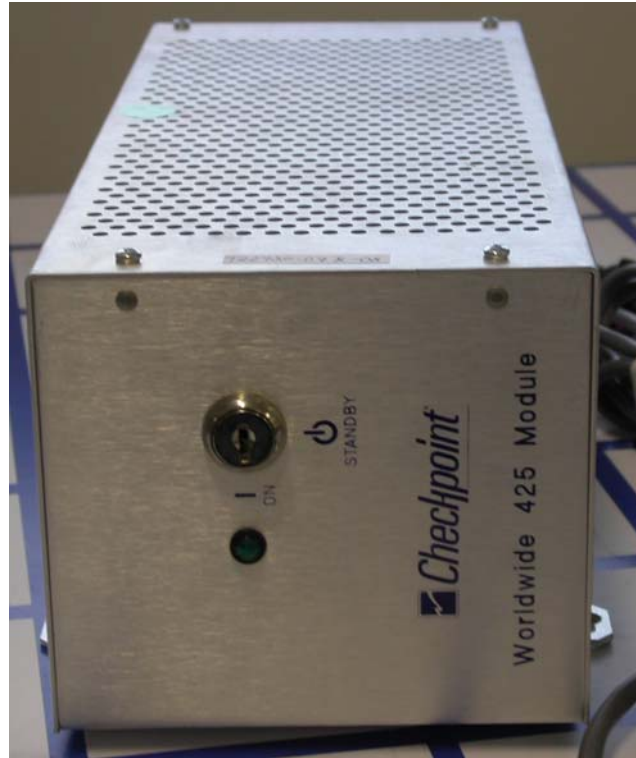

3 EQUIPMENT UNDER TEST

3.1 Photo documentation of the EuT

Power supply unit WW 425 Module:

FCC ID: DO4LIBCFX

Power supply unit Globtek:

FCC ID: DO4LIBCFX

Standard mains cable for Globtek PSU:

Filtered mains cable IMX04 for WW 425 Module PSU: