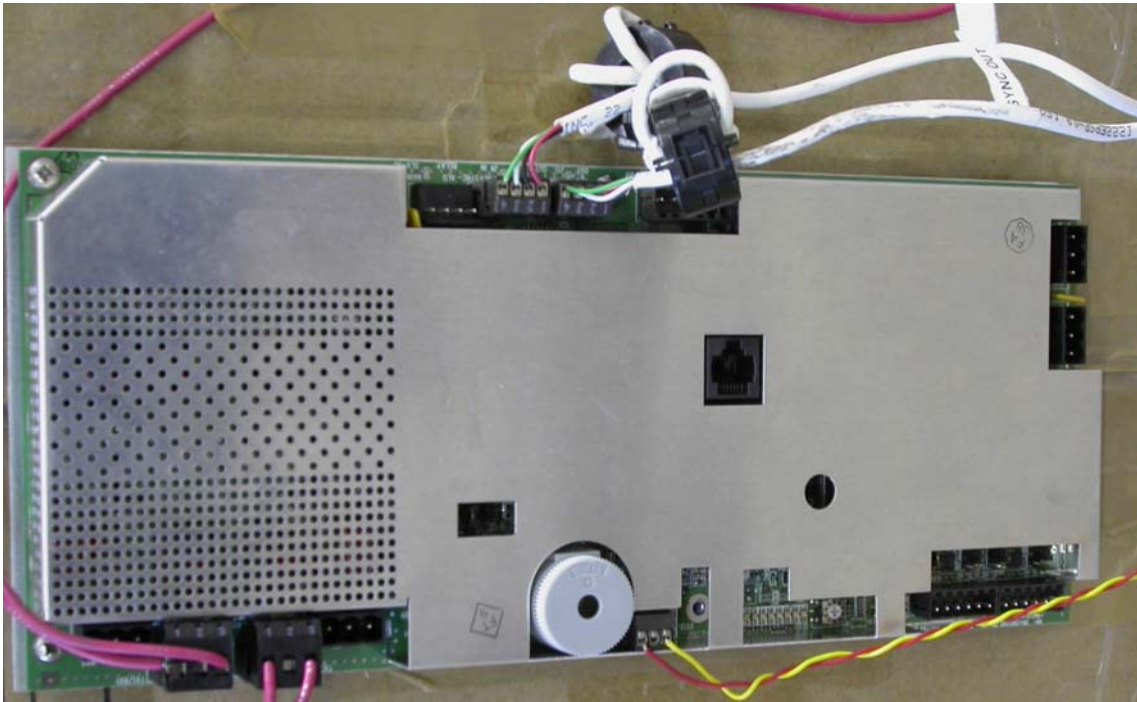

3 EQUIPMENT UNDER TEST

3.1 Photo documentation of the EuT

Power supply unit WW 425 Module:

FCC ID: DO4LIBCFX

Power supply unit Globtek:

FCC ID: DO4LIBCFX

Standard mains cable for Globtek PSU:

Filtered mains cable IMX04 for WW 425 Module PSU: