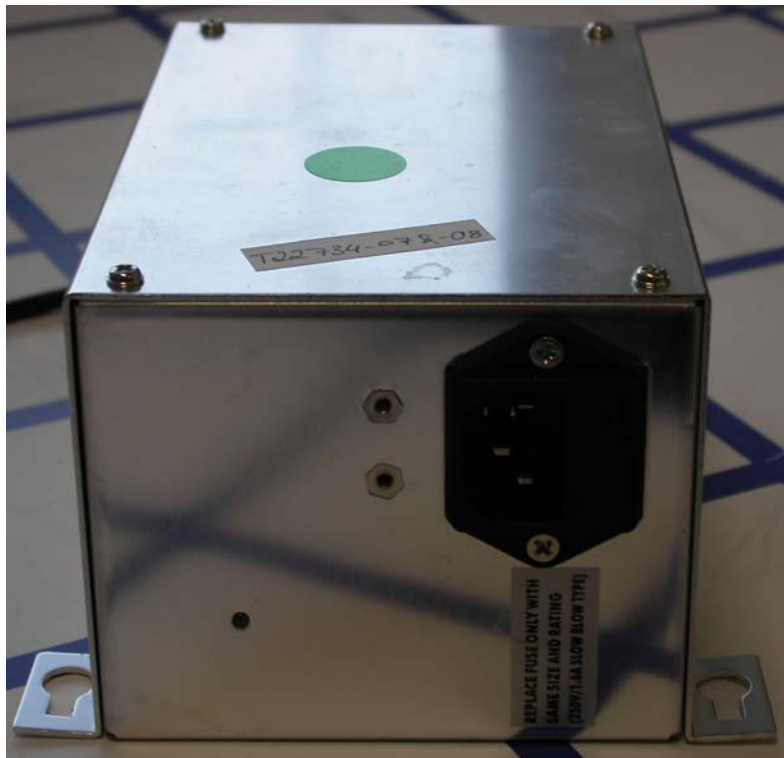

3 EQUIPMENT UNDER TEST

3.1 Photo documentation of the EuT

Power supply unit WW 425 Module:

FCC ID: DO4LIBCFX

Power supply unit Globtek:

FCC ID: DO4LIBCFX

Standard mains cable for Globtek PSU:

Filtered mains cable IMX04 for WW 425 Module PSU: