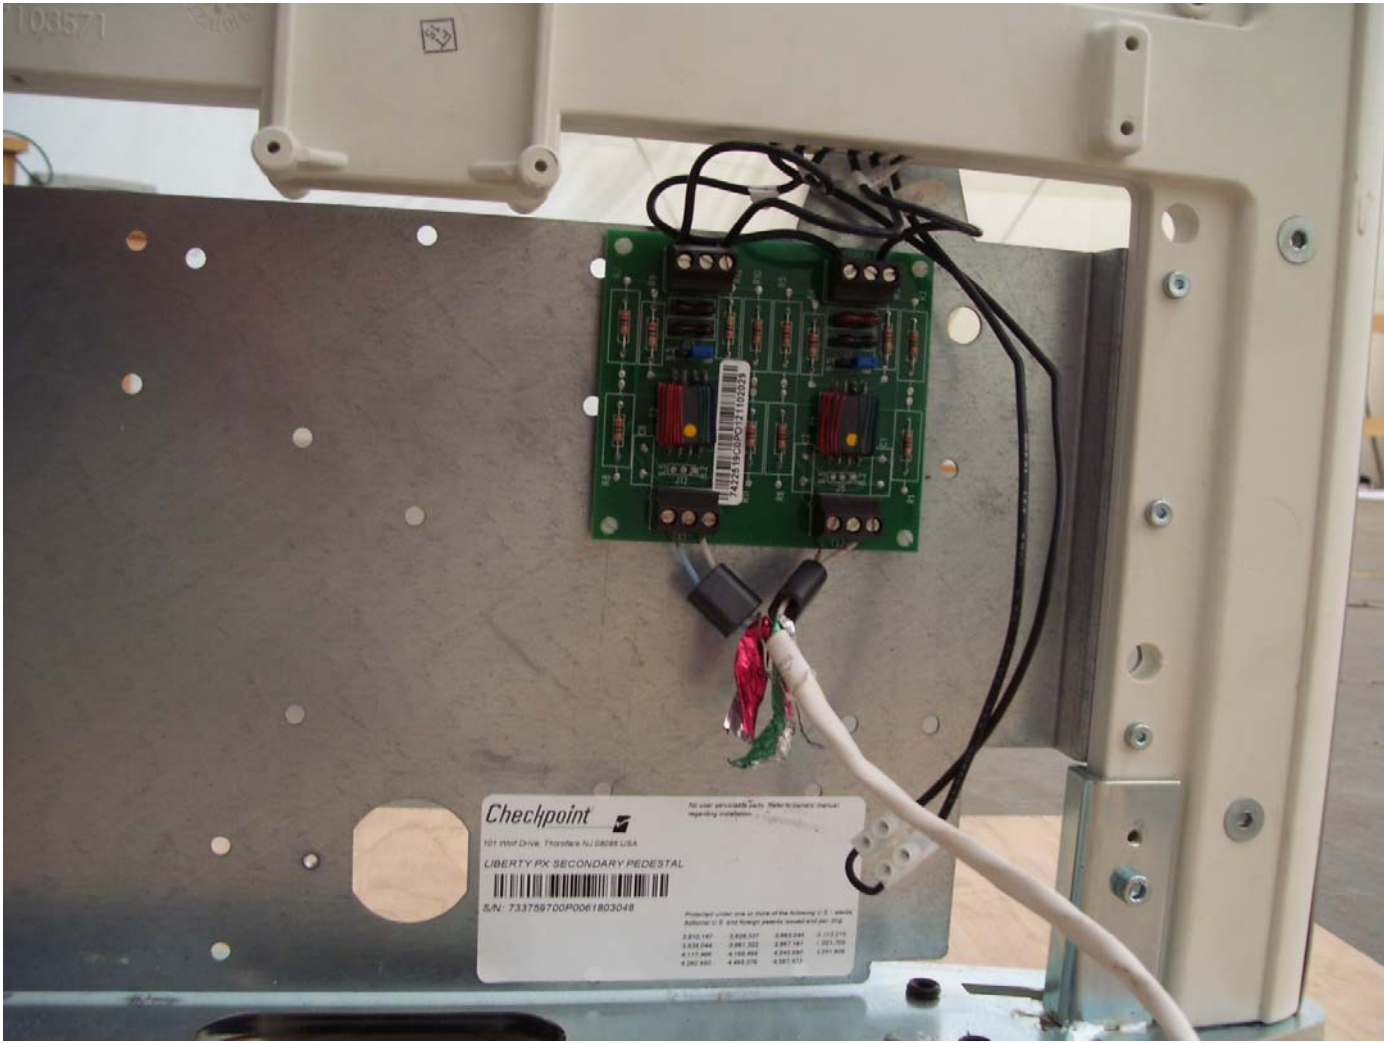

Internal Photos for Checkpoint Liberty PX Platform TUV Rheinland of N.A. job # 30862168.001

Figure 1 – Shows MCT/WT -100 Transmitter in white box with red oval, the antenna is the white wire coming out from the right in blue oval.
Main PC Board on antenna 1

Figure 2 – Second antenna PC board wired from first antenna.