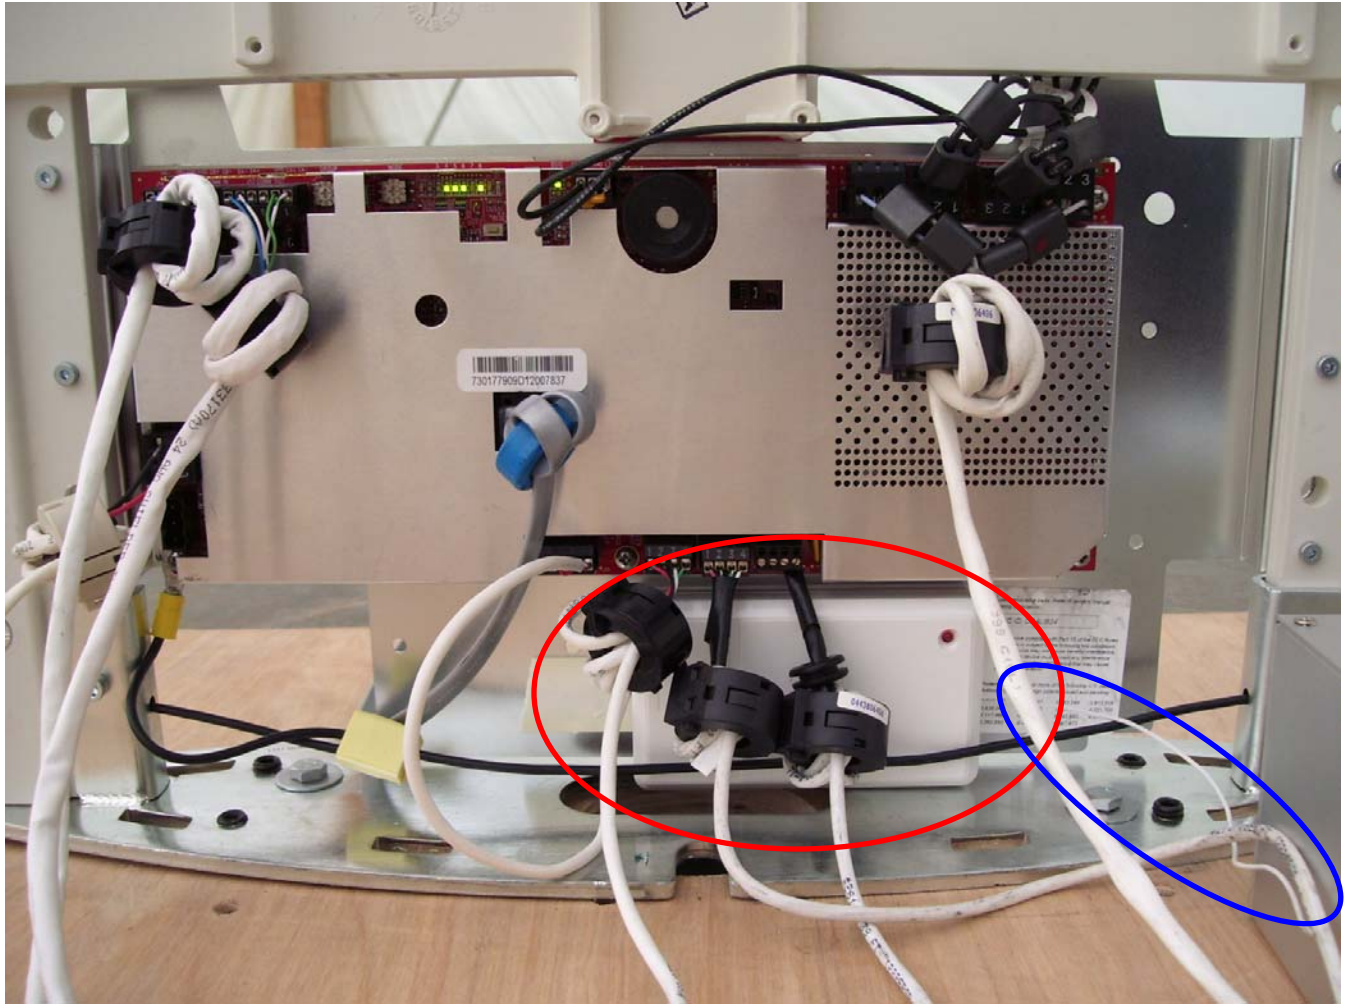

Internal Photos for Checkpoint Liberty PX Platform TUV Rheinland of N.A. job # 30862168.001

Figure 1 – Shows MCT/WT -100 Transmitter in white box with red oval, the antenna is the white wire coming out from the right in blue oval.
Main PC Board on antenna 1

Figure 2 – Second antenna PC board wired from first antenna.