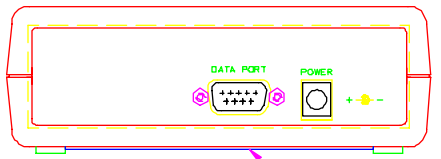

RFID (READ ONLY) GENERAL PURPOSE READER SYSTEM
FCC ID: D04GPR07000

TOP

REAR

FCC LABEL AFFIXED
TO UNDERSIDE OF UNIT