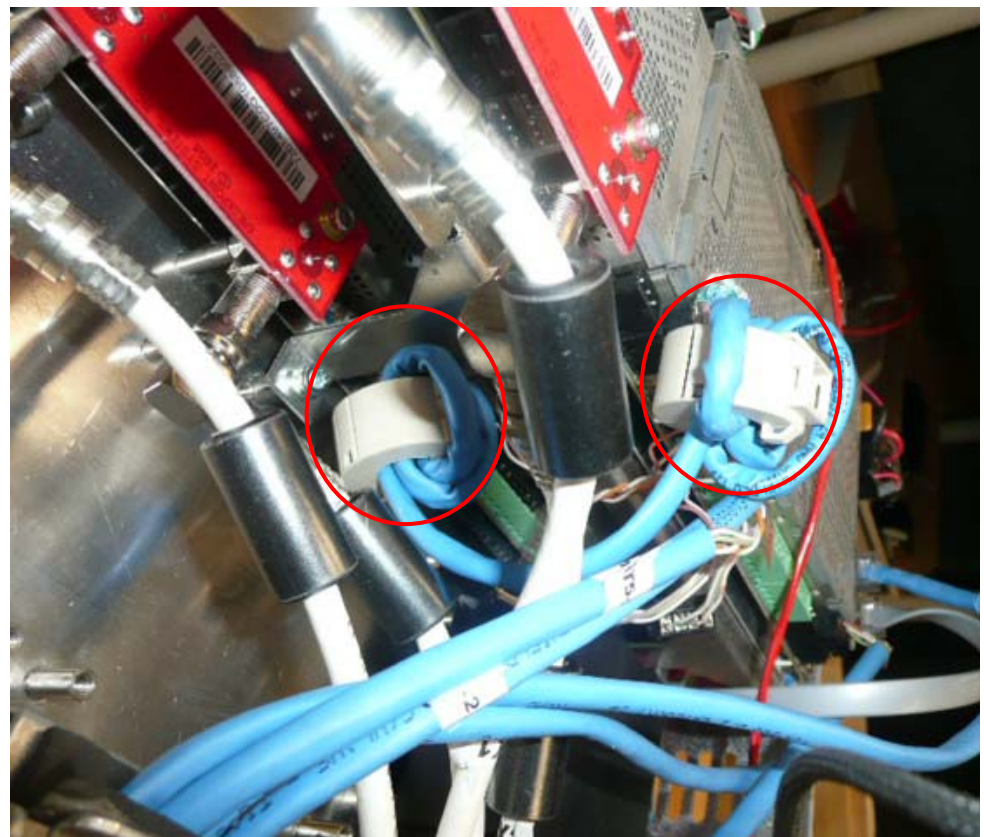

Internal Picture

Fair Rite P/N  
0443806406  
installed on people  
counter cable

**Internal Modem**

**Internal Picture**

Internal Picture

Internal Picture

**Internal Picture**

**Internal Picture**

**Internal Picture**

**Internal Picture**

Internal Picture

Internal Picture