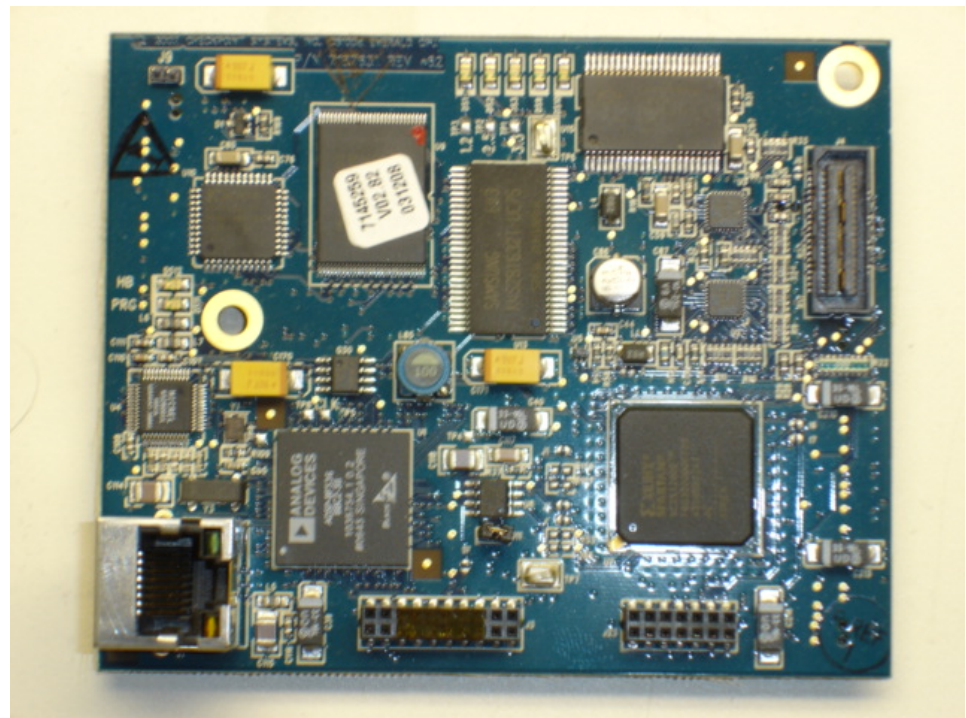

Internal Picture

Fair Rite P/N  
0443806406  
installed on people  
counter cable

**Internal Modem**

**Internal Picture**

Internal Picture

Internal Picture

**Internal Picture**

**Internal Picture**

**Internal Picture**

**Internal Picture**

Internal Picture

Internal Picture