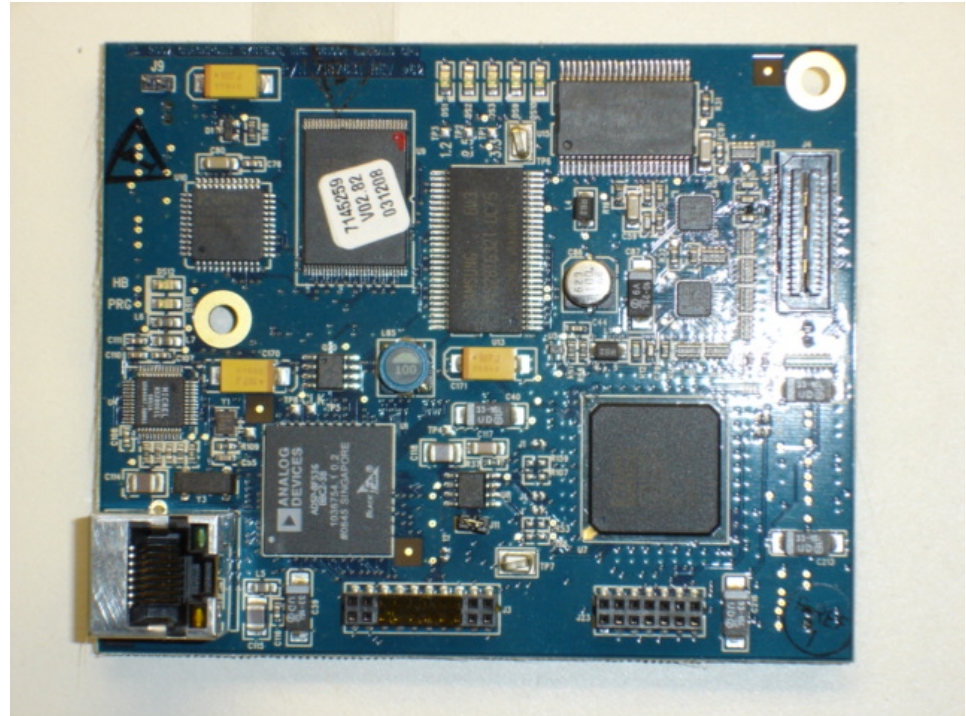

Internal Picture

Fair Rite P/N  
0443806406  
installed on people  
counter cable

**Internal Modem**

**Internal Picture**

Internal Picture

Internal Picture

**Internal Picture**

**Internal Picture**

**Internal Picture**

**Internal Picture**

Internal Picture

Internal Picture