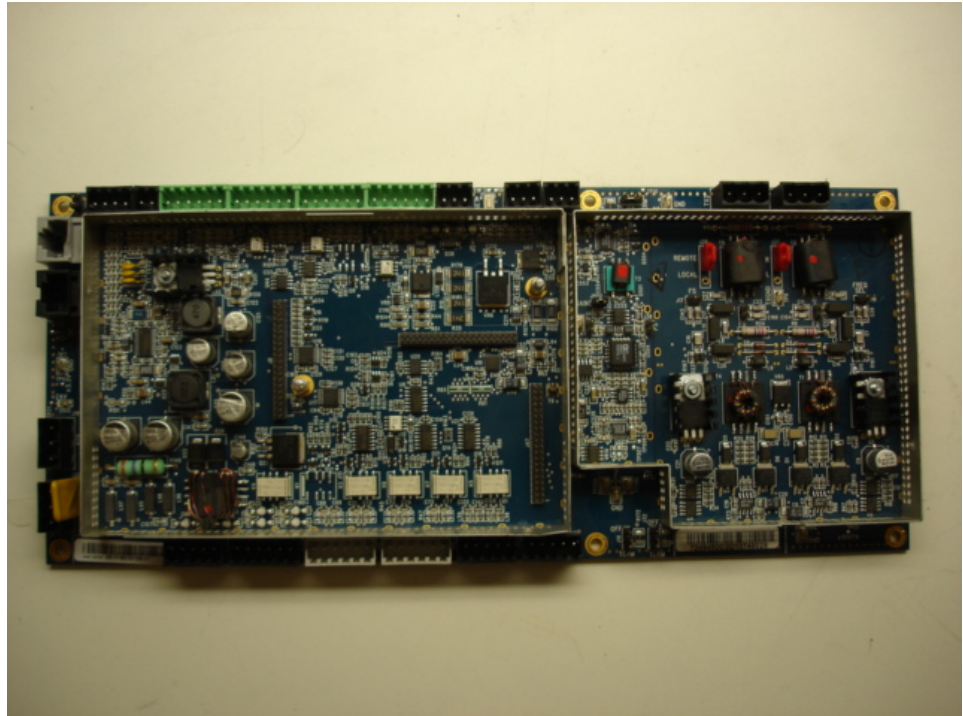

Internal Picture

Fair Rite P/N  
0443806406  
installed on people  
counter cable

**Internal Modem**

**Internal Picture**

Internal Picture

Internal Picture

**Internal Picture**

**Internal Picture**

**Internal Picture**

**Internal Picture**

Internal Picture

Internal Picture