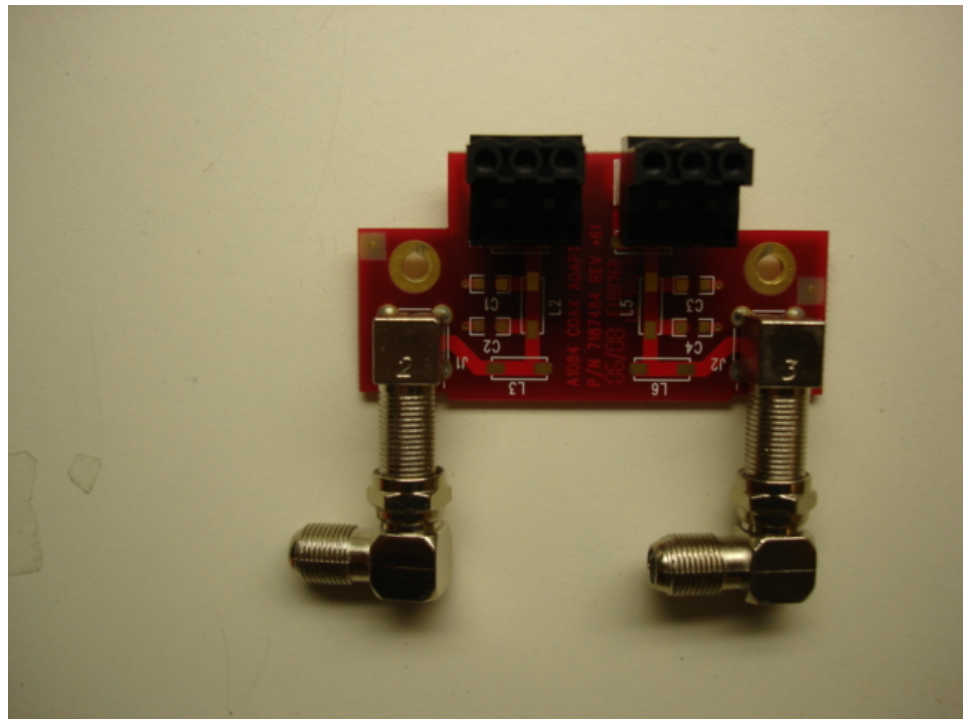

Internal Picture

Fair Rite P/N  
0443806406  
installed on people  
counter cable

**Internal Modem**

**Internal Picture**

Internal Picture

Internal Picture

**Internal Picture**

**Internal Picture**

**Internal Picture**

**Internal Picture**

Internal Picture

Internal Picture