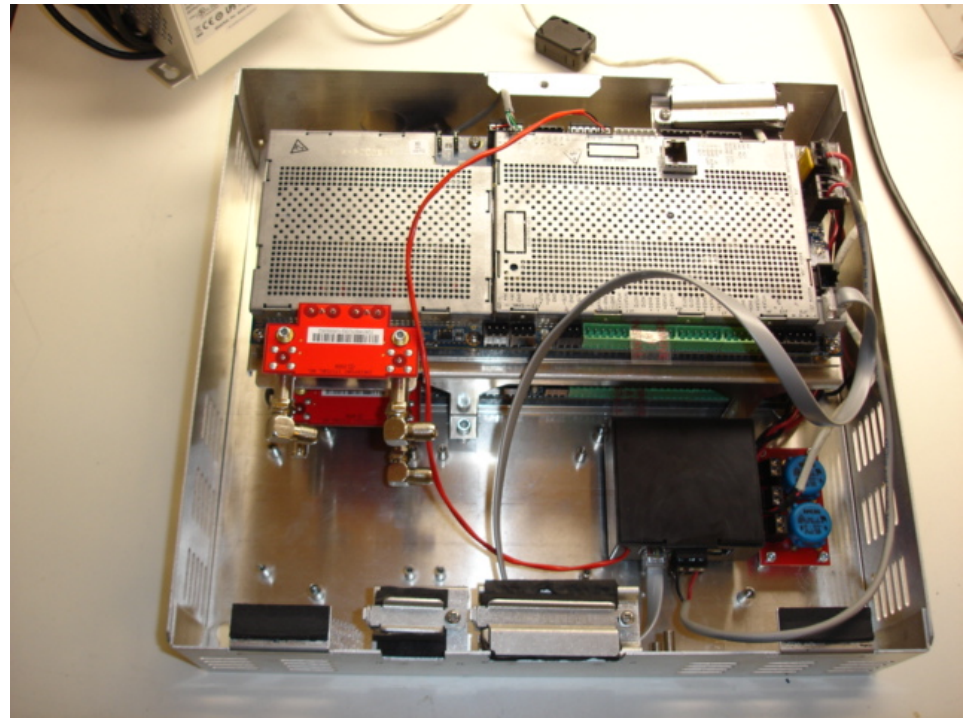

Internal Picture

Fair Rite P/N  
0443806406  
installed on people  
counter cable

**Internal Modem**

**Internal Picture**

Internal Picture

Internal Picture

**Internal Picture**

**Internal Picture**

**Internal Picture**

**Internal Picture**

Internal Picture

Internal Picture