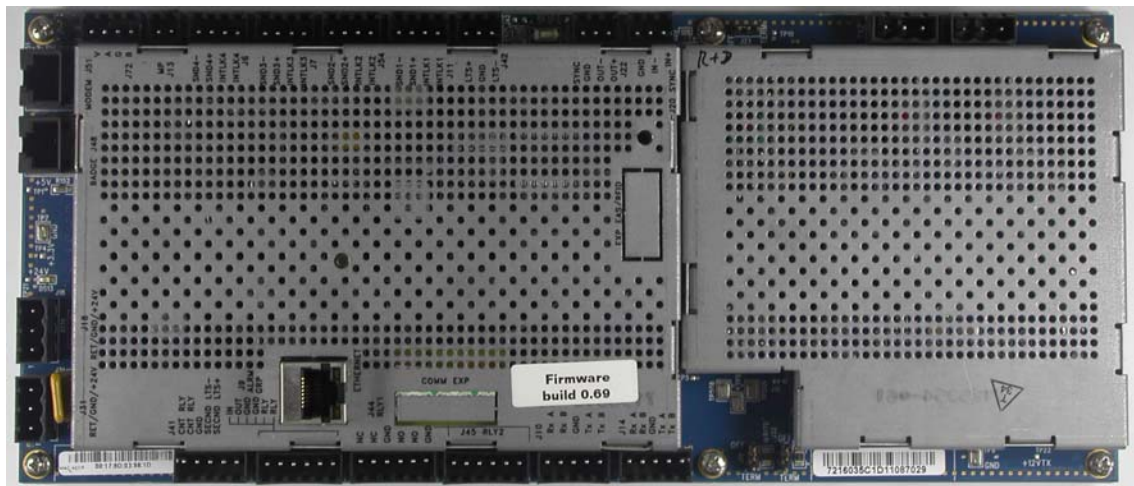

People Counter:

FCC ID: DO4EVOLVE

Filter Board Evolve: G10, Evolve G20, Evolve P10, Evolve P20, PX

mikes

FCC ID: DO4EVOLVE

Badge Board: Evolve G10, Evolve G20, Evolve P10, Evolve P20

Filter Board: Evolve G10, Evolve G20, Evolve P10, Evolve P20

FCC ID: DO4EVOLVE

Emerald Electronic: Evolve G10, Evolve G20, Evolve P10, Evolve P20, PX

FCC ID: D04EVOLVE

FCC ID: DO4EVOLVE

FCC ID: DO4EVOLVE

FCC ID: DO4EVOLVE

FCC ID: DO4EVOLVE