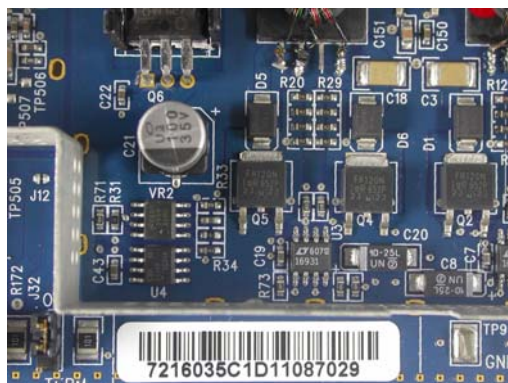

People Counter:

FCC ID: DO4EVOLVE

Filter Board Evolve: G10, Evolve G20, Evolve P10, Evolve P20, PX

mikes

FCC ID: DO4EVOLVE

Badge Board: Evolve G10, Evolve G20, Evolve P10, Evolve P20

Filter Board: Evolve G10, Evolve G20, Evolve P10, Evolve P20

FCC ID: DO4EVOLVE

Emerald Electronic: Evolve G10, Evolve G20, Evolve P10, Evolve P20, PX

FCC ID: D04EVOLVE

FCC ID: DO4EVOLVE

FCC ID: DO4EVOLVE

FCC ID: DO4EVOLVE

FCC ID: DO4EVOLVE