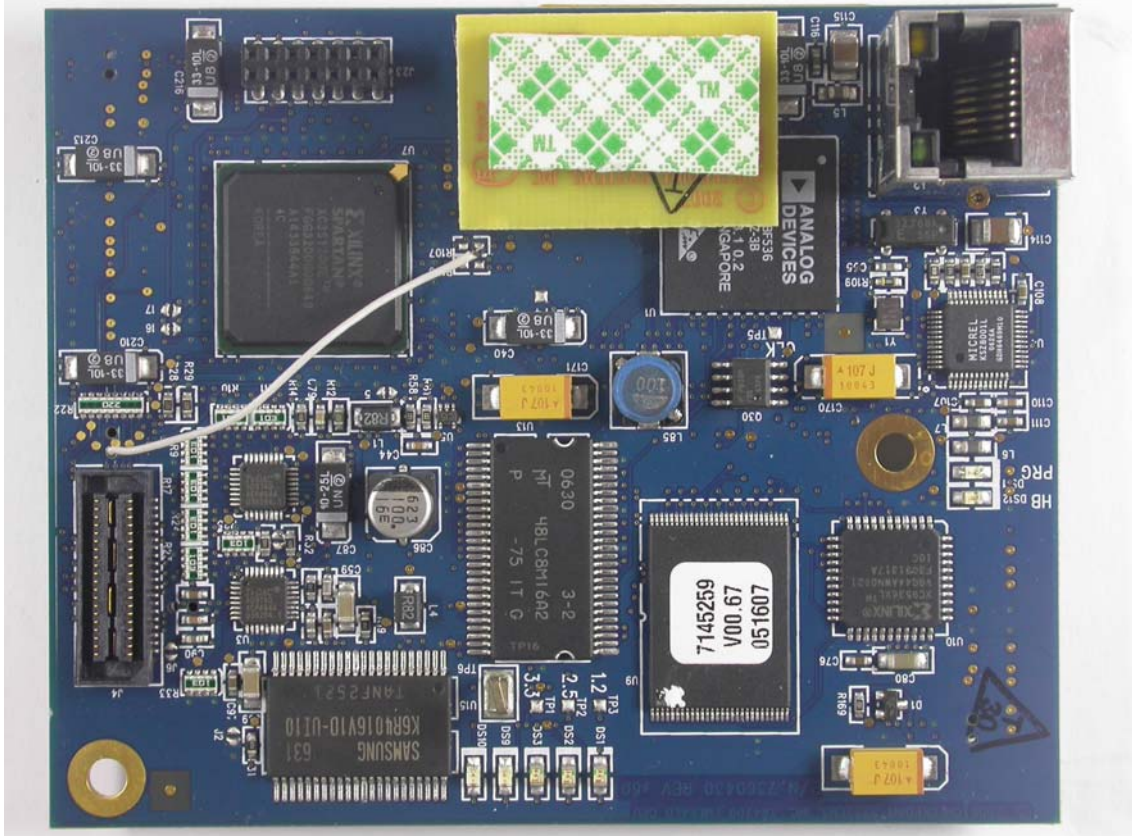

People Counter:

FCC ID: DO4EVOLVE

Filter Board Evolve: G10, Evolve G20, Evolve P10, Evolve P20, PX

mikes

FCC ID: DO4EVOLVE

Badge Board: Evolve G10, Evolve G20, Evolve P10, Evolve P20

Filter Board: Evolve G10, Evolve G20, Evolve P10, Evolve P20

FCC ID: DO4EVOLVE

Emerald Electronic: Evolve G10, Evolve G20, Evolve P10, Evolve P20, PX

FCC ID: D04EVOLVE

FCC ID: DO4EVOLVE

FCC ID: DO4EVOLVE

FCC ID: DO4EVOLVE

FCC ID: DO4EVOLVE