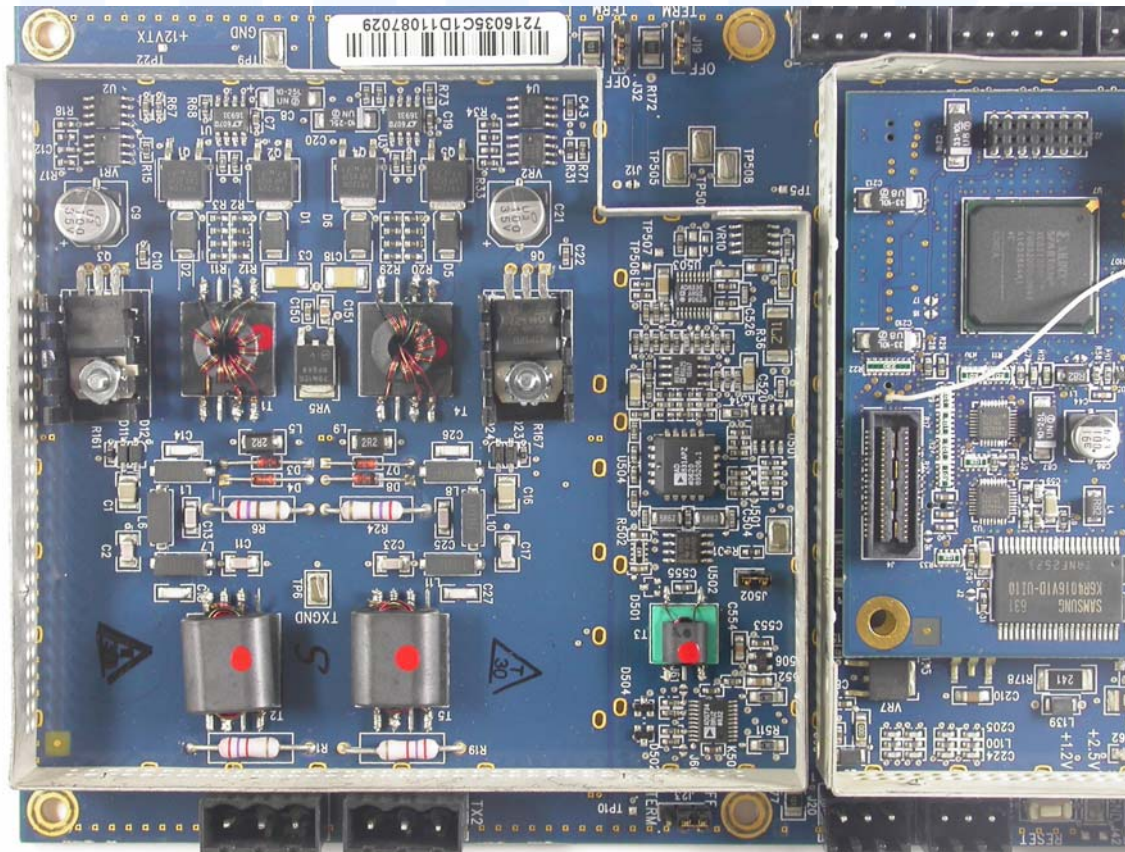

People Counter:

FCC ID: DO4EVOLVE

Filter Board Evolve: G10, Evolve G20, Evolve P10, Evolve P20, PX

mikes

FCC ID: DO4EVOLVE

Badge Board: Evolve G10, Evolve G20, Evolve P10, Evolve P20

Filter Board: Evolve G10, Evolve G20, Evolve P10, Evolve P20

FCC ID: DO4EVOLVE

Emerald Electronic: Evolve G10, Evolve G20, Evolve P10, Evolve P20, PX

FCC ID: D04EVOLVE

FCC ID: DO4EVOLVE

FCC ID: DO4EVOLVE

FCC ID: DO4EVOLVE

FCC ID: DO4EVOLVE