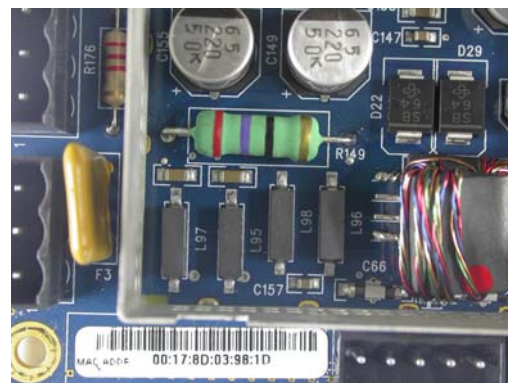

People Counter:

FCC ID: DO4EVOLVE

Filter Board Evolve: G10, Evolve G20, Evolve P10, Evolve P20, PX

mikes

FCC ID: DO4EVOLVE

Badge Board: Evolve G10, Evolve G20, Evolve P10, Evolve P20

Filter Board: Evolve G10, Evolve G20, Evolve P10, Evolve P20

FCC ID: DO4EVOLVE

Emerald Electronic: Evolve G10, Evolve G20, Evolve P10, Evolve P20, PX

FCC ID: D04EVOLVE

FCC ID: DO4EVOLVE

FCC ID: DO4EVOLVE

FCC ID: DO4EVOLVE

FCC ID: DO4EVOLVE