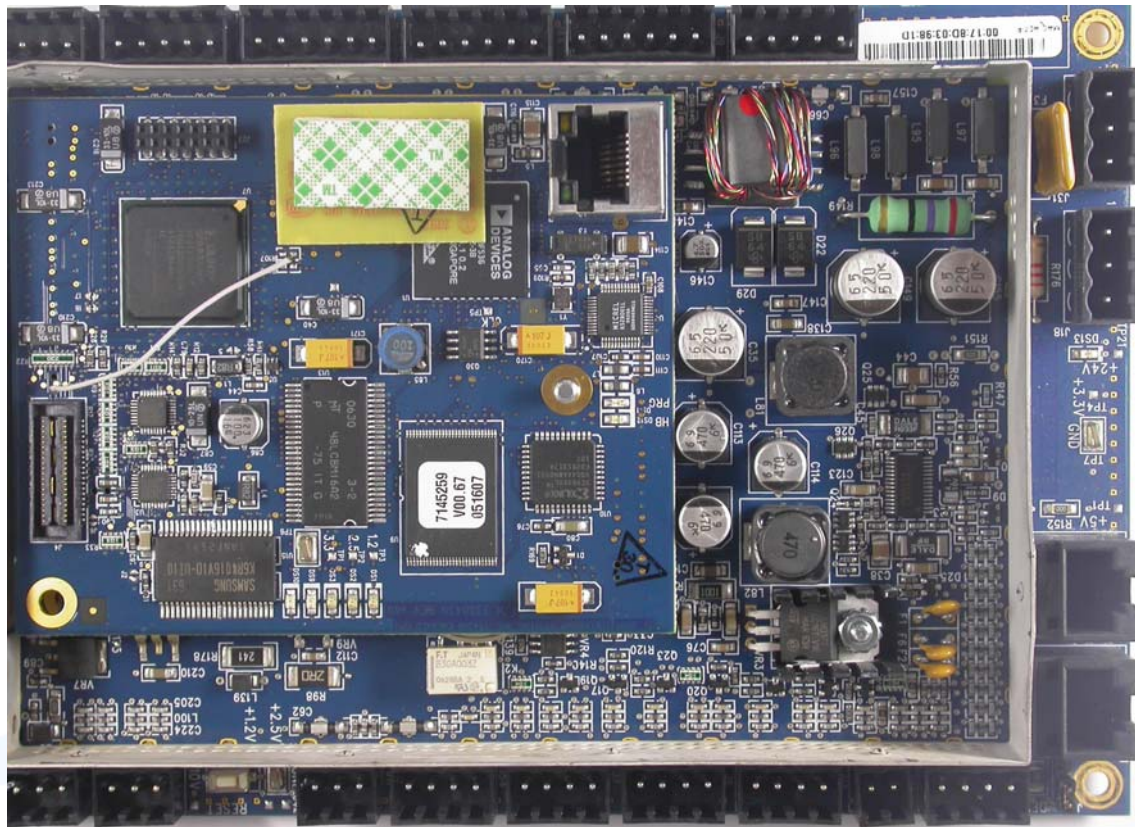

People Counter:

FCC ID: DO4EVOLVE

Filter Board Evolve: G10, Evolve G20, Evolve P10, Evolve P20, PX

mikes

FCC ID: DO4EVOLVE

Badge Board: Evolve G10, Evolve G20, Evolve P10, Evolve P20

Filter Board: Evolve G10, Evolve G20, Evolve P10, Evolve P20

FCC ID: DO4EVOLVE

Emerald Electronic: Evolve G10, Evolve G20, Evolve P10, Evolve P20, PX

FCC ID: D04EVOLVE

FCC ID: DO4EVOLVE

FCC ID: DO4EVOLVE

FCC ID: DO4EVOLVE

FCC ID: DO4EVOLVE