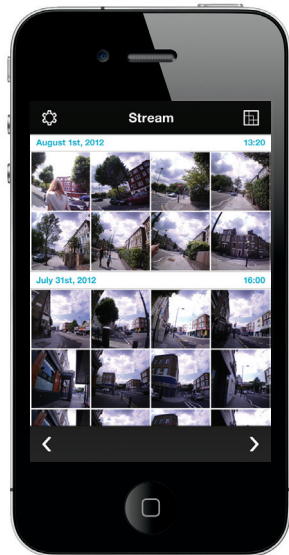

Smartphone app

View, tag and share images on the go. Create videos and GIFs directly on your phone.

Download the app and pair Autographer with your smartphone via Bluetooth.