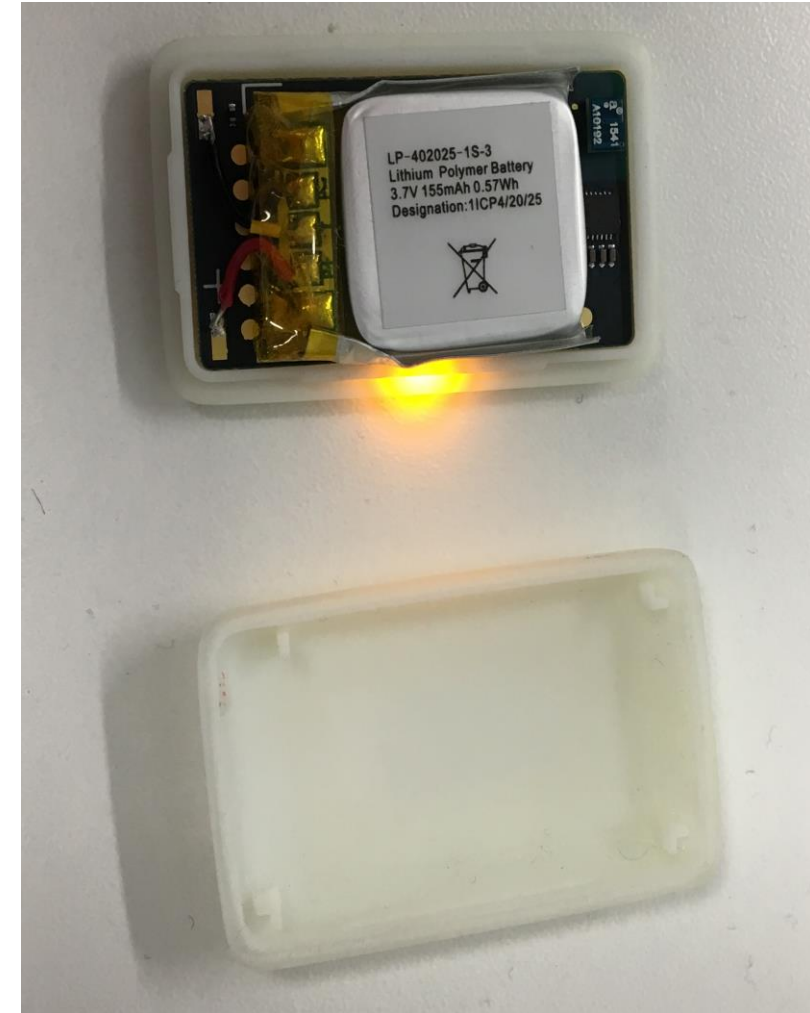

IMU Model V2 Internal and External Views

BlueTrident Model V2

Top and Bottom
External Views

Side External Views

End External Views

IMU Model V2 Internal and External Views

BlueTrident Model V2 in Charging USB Adaptor

Top and Bottom
External Views

Side External Views

End External Views

IMU Model V2 Internal and External Views

Internal PCB Bottom View

Internal PCB Top View

IMU Model V2 Internal and External Views

ACCESSORIES