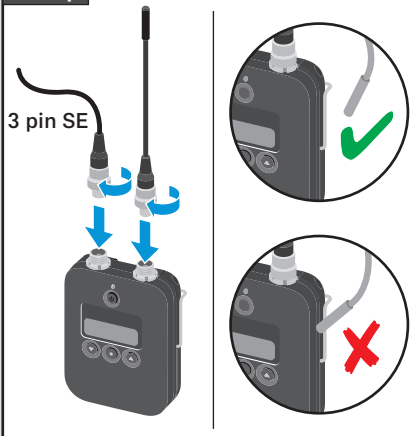

Digital 6000

SK 6212

Quick Guide | Kurzanleitung | Guide rapide | Guida rapida | Guía de inicio rápido | Guia rápido | Beknopte handleiding | Krótka instrukcja obsługi | Snabbguide | Kort vejledning | Πίκαοήγε | Γρήγορος οδηγός | Kısa Kılavuz | Краткая инструкция | 快速指南 | 快速使用指南 | クイックガイド | 요약 설명서

Update the firmware of the EM 6000 to v2.2 (or higher) in order for the SK 6212 to work properly. The latest firmware is available here: www.sennheiser.com/digital-6000

Battery

BA 62*

* to be ordered separately

Charge before usage!

Setup

On/Off

Sennheiser electronic GmbH & Co. KG

SENNHEISER

Am Labor 1, 30900 Wedemark, Germany, www.sennheiser.com
Printed in Germany, Publ. 10/18 581342/A01