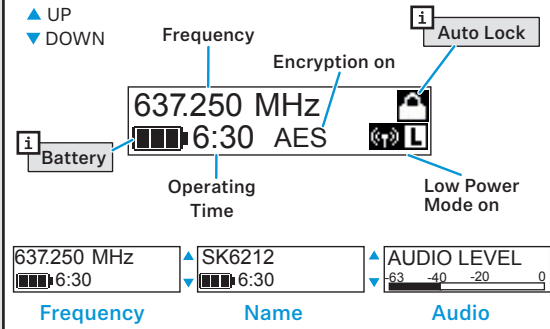

Menu

- Frequency
- Name
- Gain
- Low Cut
- Display
- Lock
- Test Tone
- Power LED
- RF Power
- Reset
- Device Info

LED Status

Auto Lock

Digital 6000 System Instruction Manual

Sennheiser Documentation App

or online at
www.sennheiser.com/download
Digital 6000_