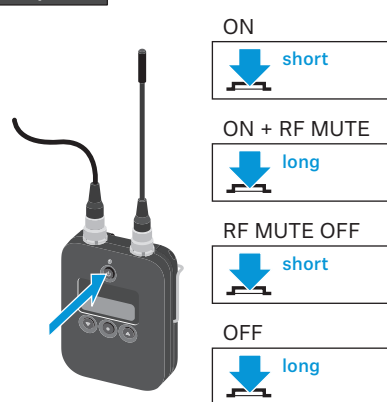

On/Off

Sennheiser electronic GmbH & Co. KG

SENNHEISER

Am Labor 1, 30900 Wedemark, Germany, www.sennheiser.com
Printed in Germany, Publ. 10/18 581342/A01