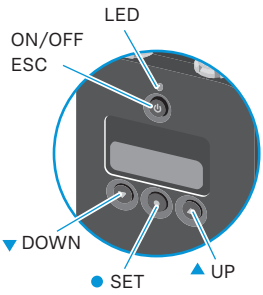

Operating elements