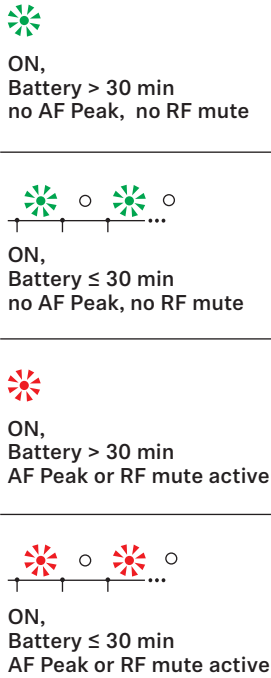

Menu

- Frequency
- Name
- Gain
- Low Cut
- Display
- Lock
- Test Tone
- Power LED
- RF Power
- Reset
- Device Info

LED Status

Auto Lock

Digital 6000 System Instruction Manual

Sennheiser Documentation App

or online at
www.sennheiser.com/download
Digital 6000_