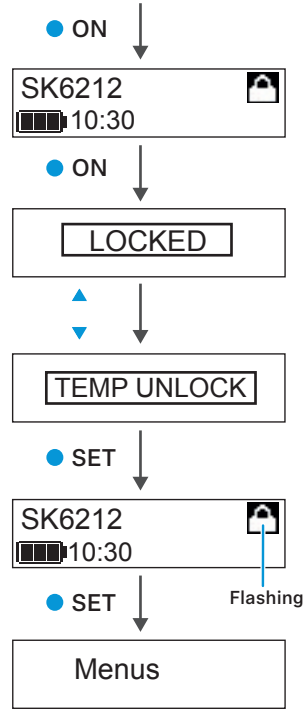

Menu

- Frequency
- Name
- Gain
- Low Cut
- Display
- Lock
- Test Tone
- Power LED
- RF Power
- Reset
- Device Info

LED Status

Auto Lock

Digital 6000 System Instruction Manual

Sennheiser Documentation App

or online at
www.sennheiser.com/download
Digital 6000_