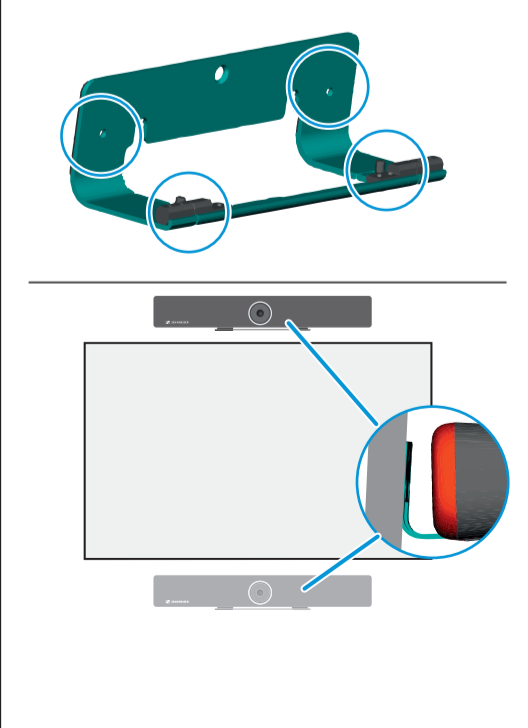

Am Labor 1, 30900 Wedemark, Germany
www.sennheiser.com

Publ. 06/22, 592874/A01

In the box

Product Overview | TC Bar M

Remote Control

Product Overview | TC Bar S

Mounting | Wall

Mounting | Sideboard

Mounting | VESA *

Mounting | Tripod *