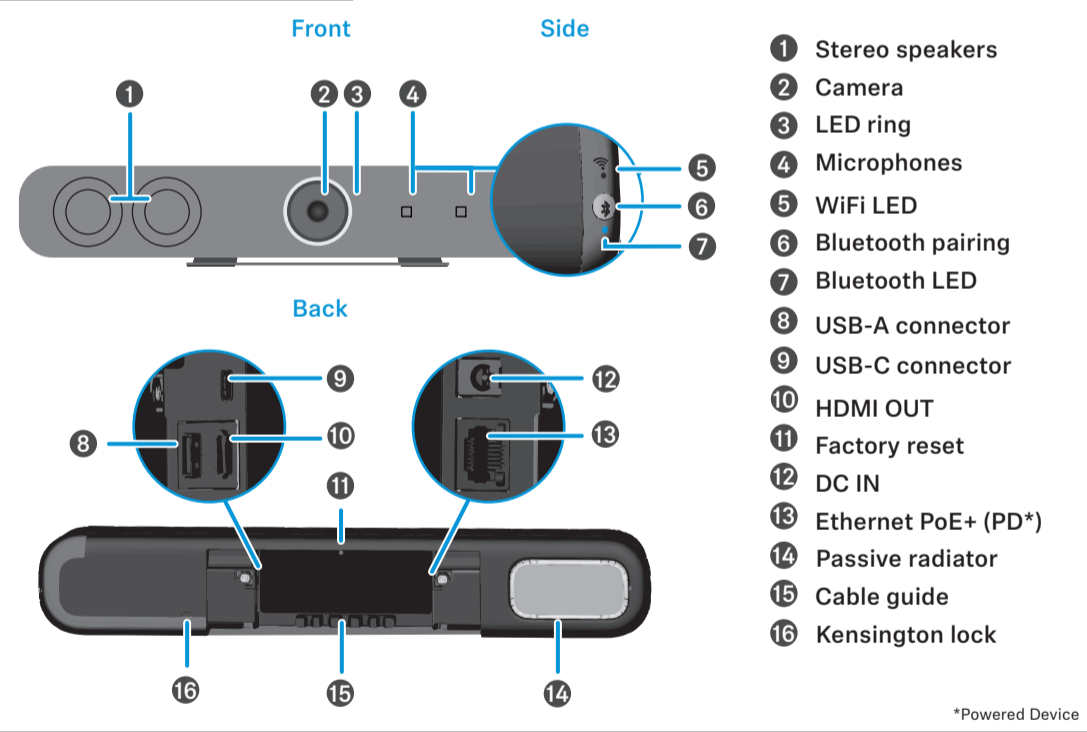

Am Labor 1, 30900 Wedemark, Germany
www.sennheiser.com

Publ. 06/22, 592874/A01

In the box

Product Overview | TC Bar M

Remote Control

Product Overview | TC Bar S

Mounting | Wall

Mounting | Sideboard

Mounting | VESA *

Mounting | Tripod *