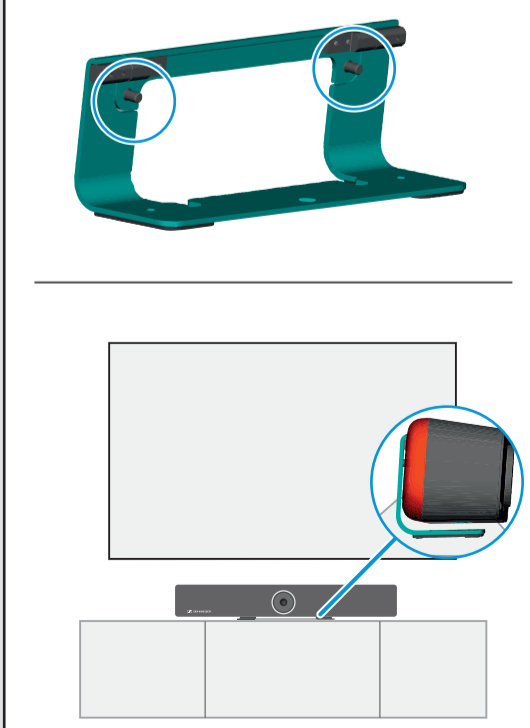

Am Labor 1, 30900 Wedemark, Germany
www.sennheiser.com

Publ. 06/22, 592874/A01

In the box

Product Overview | TC Bar M

Remote Control

Product Overview | TC Bar S

Mounting | Wall

Mounting | Sideboard