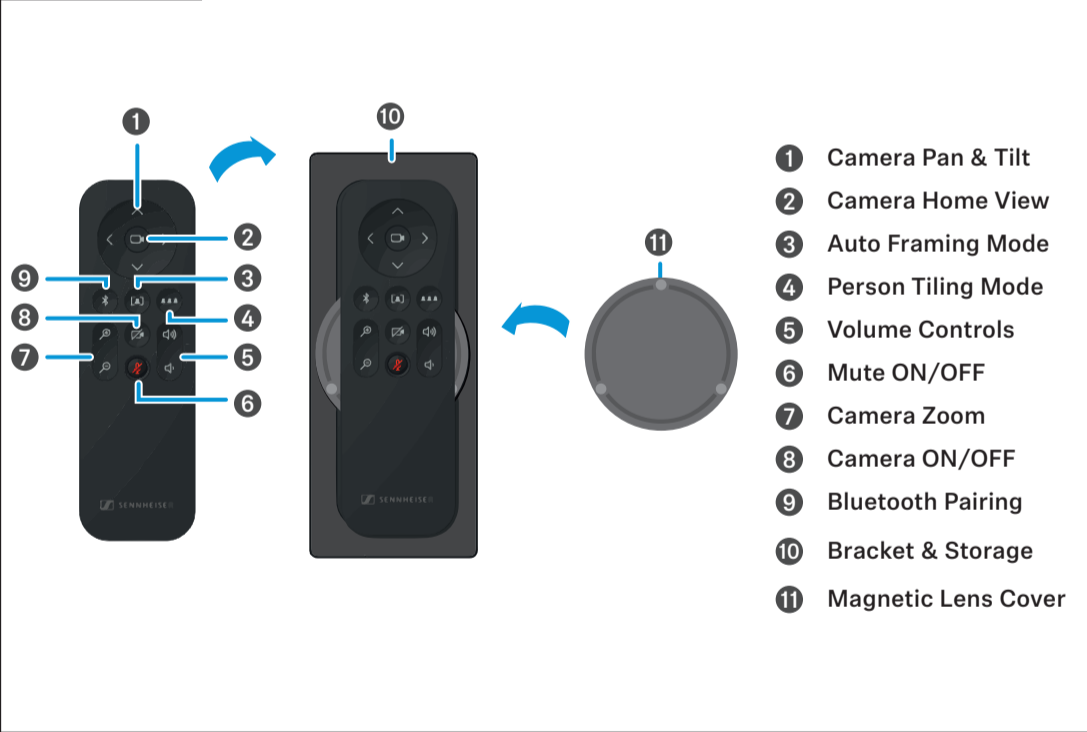

Am Labor 1, 30900 Wedemark, Germany
www.sennheiser.com

Publ. 06/22, 592874/A01

In the box

Product Overview | TC Bar M

Remote Control

Product Overview | TC Bar S

Mounting | Wall

Mounting | Sideboard

Mounting | VESA *

Mounting | Tripod *