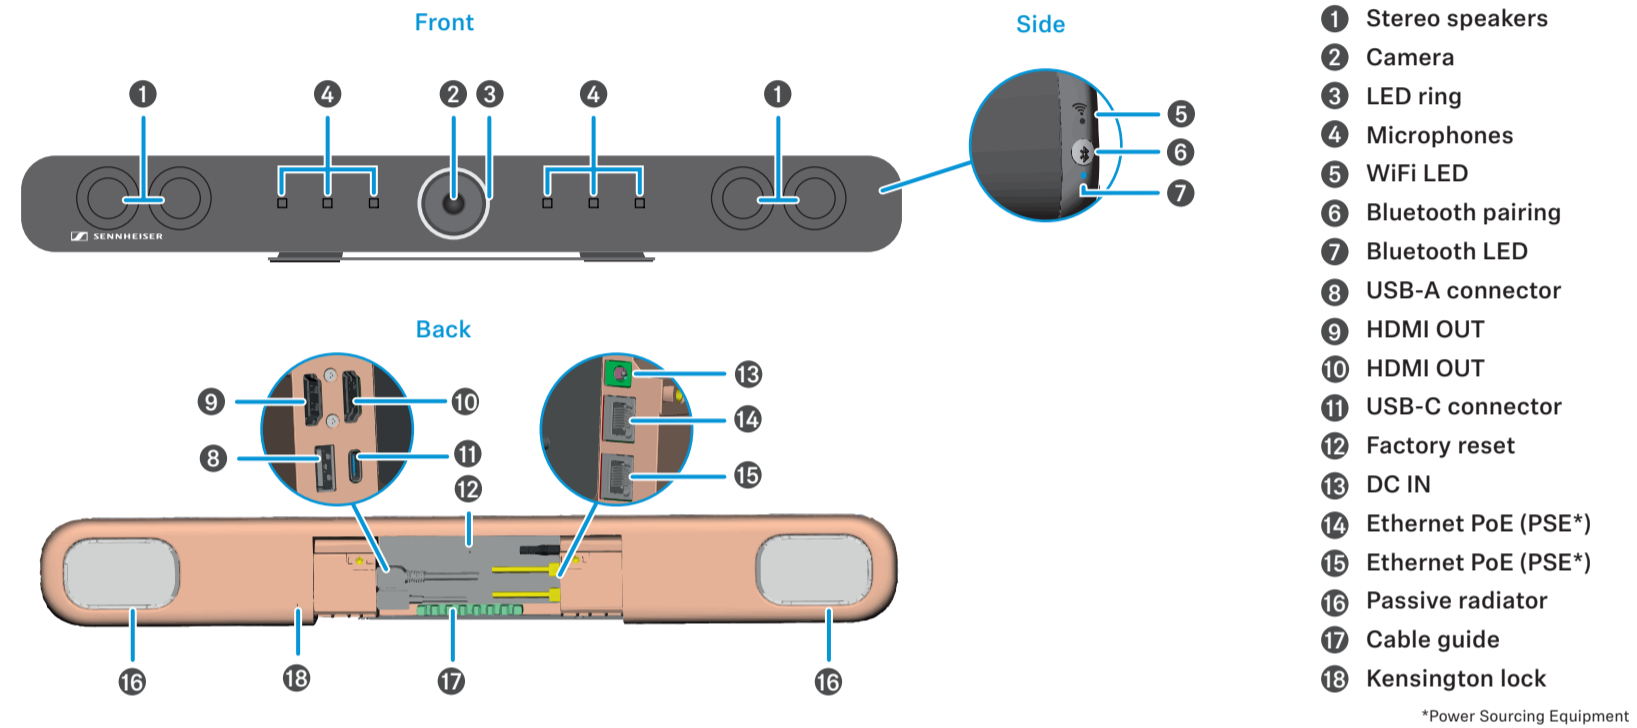

Am Labor 1, 30900 Wedemark, Germany
www.sennheiser.com

Publ. 06/22, 592874/A01

In the box

Product Overview | TC Bar M

Remote Control

Product Overview | TC Bar S

Mounting | Wall

Mounting | Sideboard

Mounting | VESA *

Mounting | Tripod *