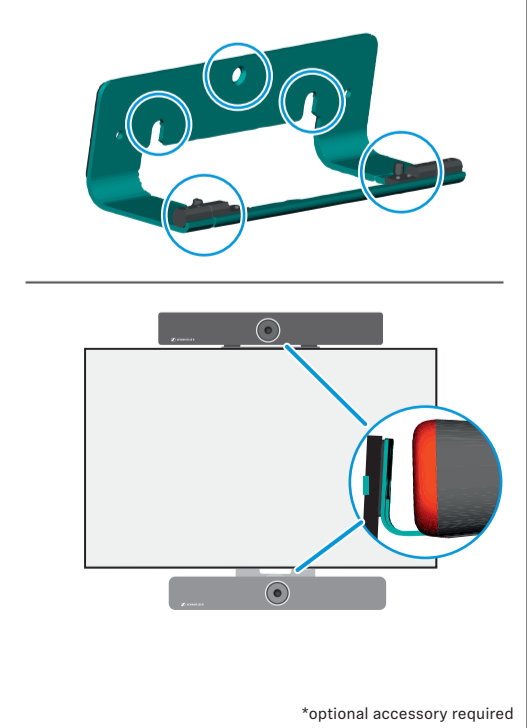

Am Labor 1, 30900 Wedemark, Germany
www.sennheiser.com

Publ. 06/22, 592874/A01

In the box

Product Overview | TC Bar M

Remote Control

Product Overview | TC Bar S

Mounting | Wall

Mounting | Sideboard

Mounting | VESA *

Mounting | Tripod *