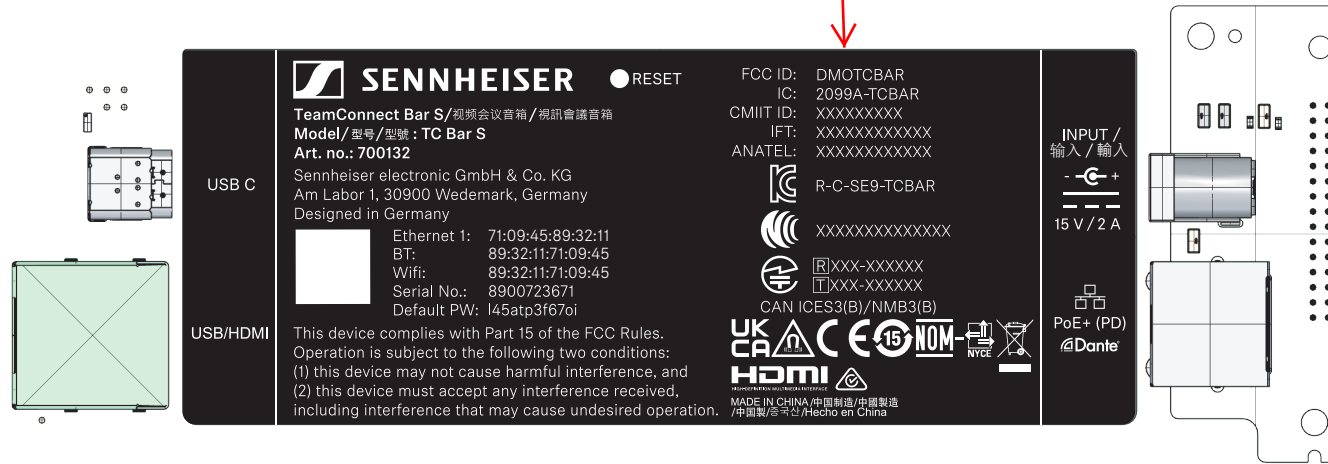

Barbecue Label Draft

Version 1

Dimensions are in mm.

Scale is 1:1.

Print out at 100% on A4.

HDMI 1/2

USB A/C