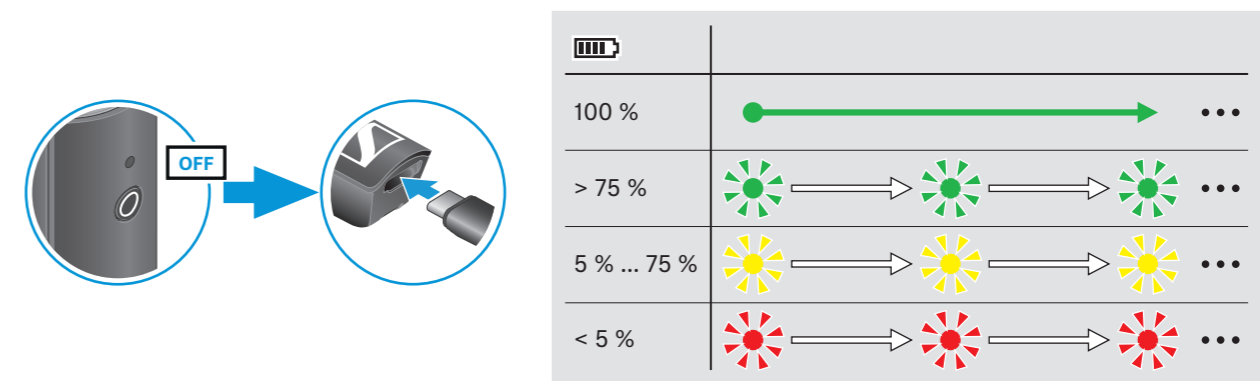

or online at www.sennheiser.com/download XS Wireless Digital_

(Portable) Lavalier Set / Portable ENG Set

Vocal Set

Battery status during operation

Switch On / Connect

Mute / Unmute

Charging

Switch Off