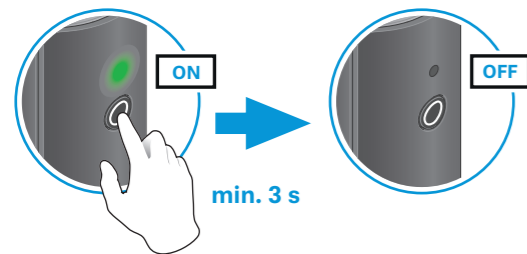

or online at www.sennheiser.com/download XS Wireless Digital_

(Portable) Lavalier Set / Portable ENG Set

Vocal Set

Battery status during operation

Switch On / Connect

Mute / Unmute

Charging

Switch Off