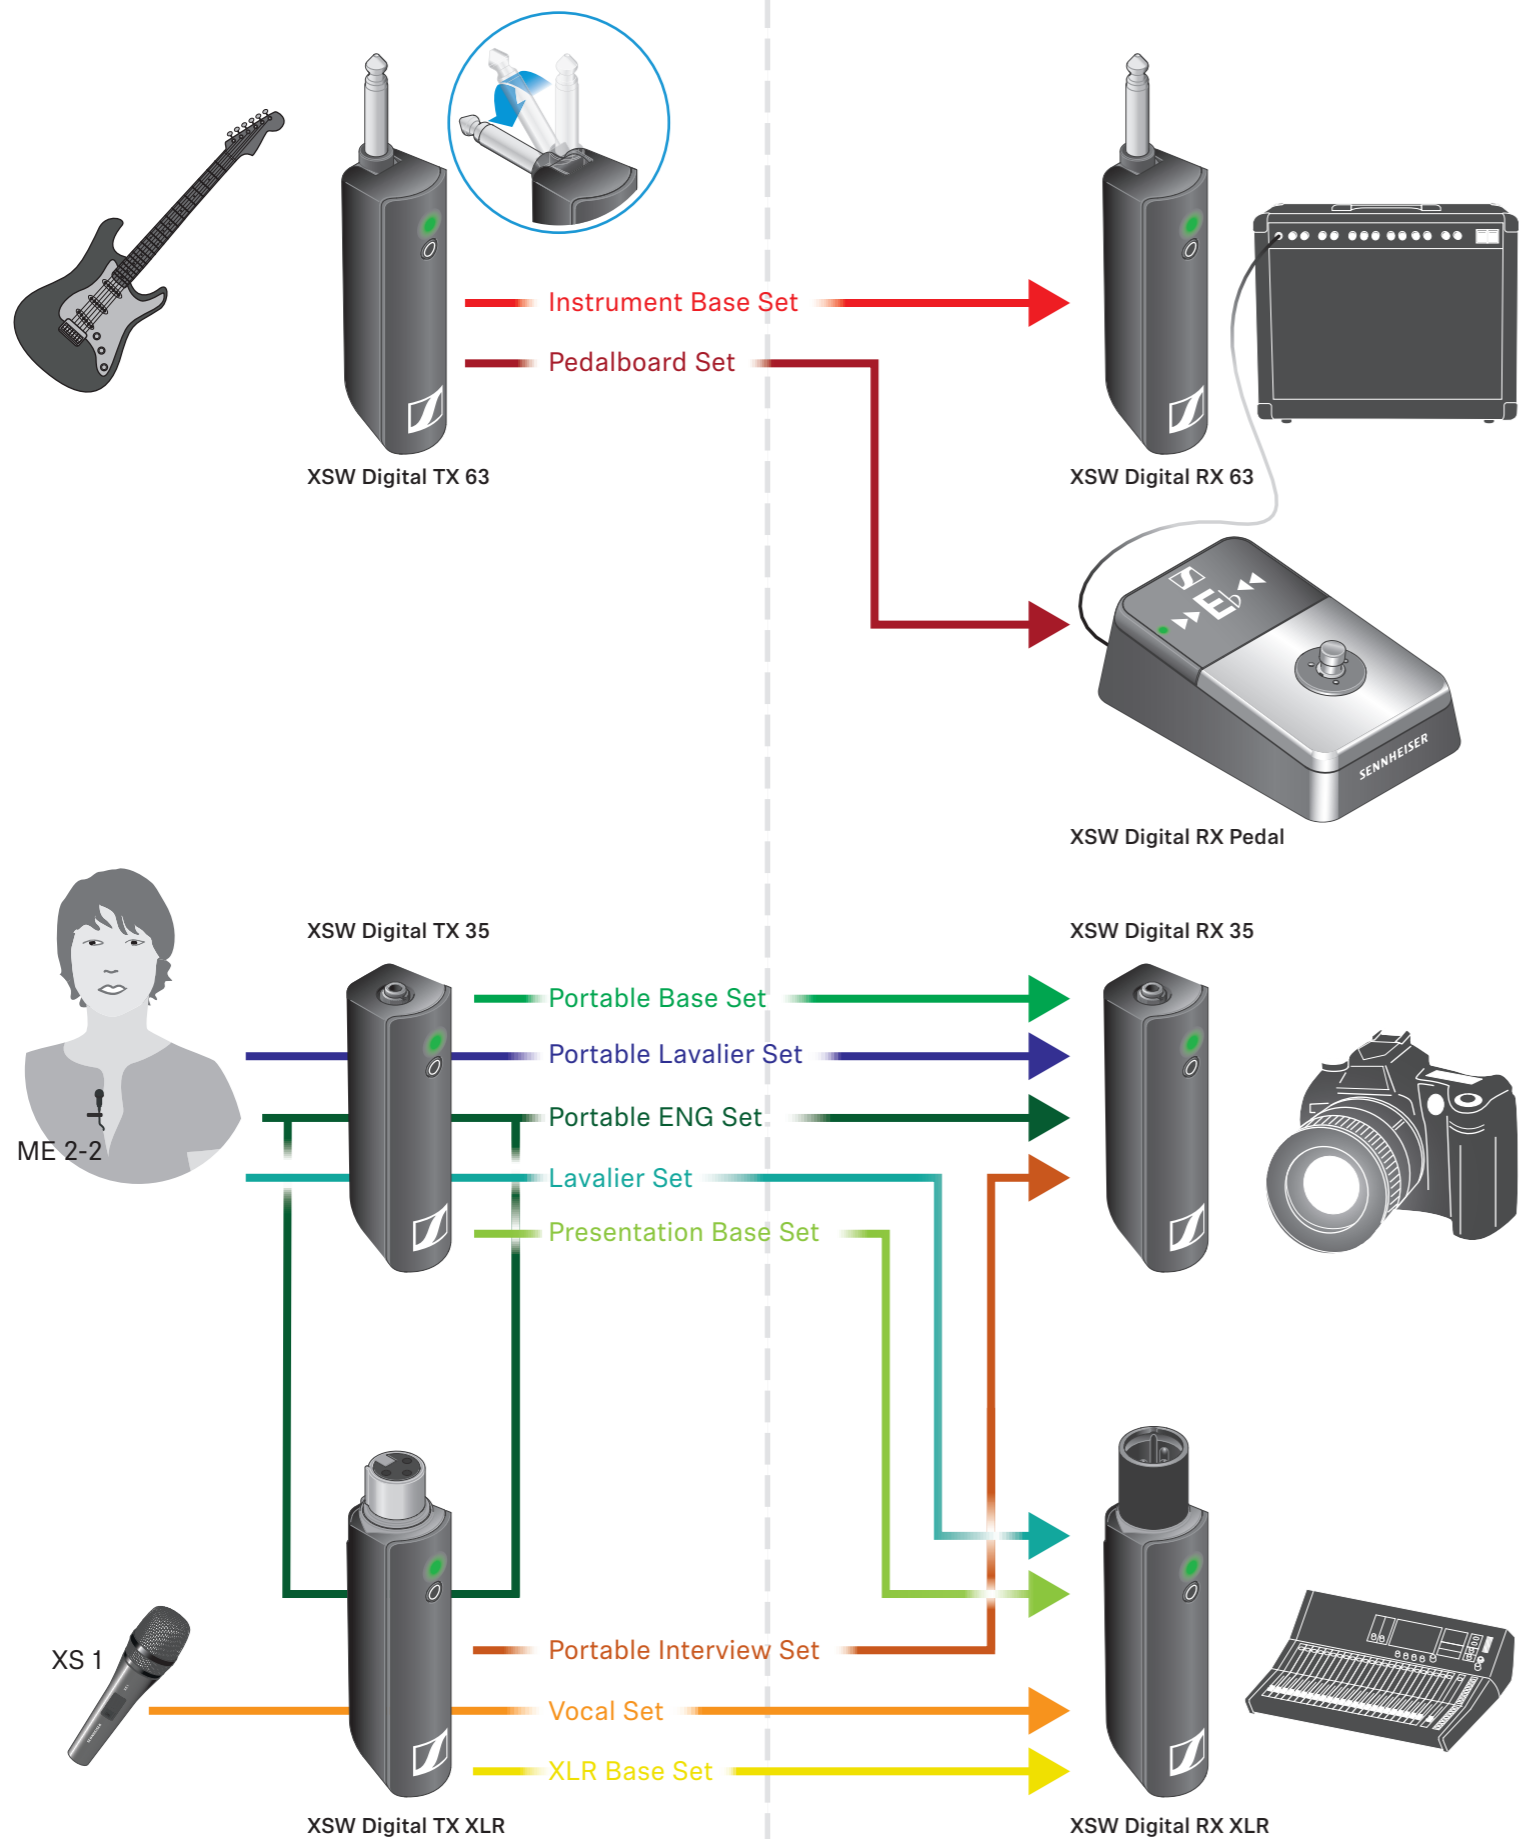

Transmitters (TX)

Receivers (RX)

Sennheiser Documentation App

Available on Google play and the App Store.

or online at www.sennheiser.com/download

XS Wireless Digital_

XS Wireless Digital

Quick Guide
Kurzanleitung
Guide rapide
Guida rapida
Guía de inicio rápido
Guia rápido
Beknopte handleiding
Krótka instrukcja obsługi
Snabbguide

Kort vejledning
Pikaohje
Γρήγορος οδηγός
Kısa Kılavuz
Краткая инструкция
快速指南
クイックガイド
퀵 가이드

Sennheiser electronic GmbH & Co. KG
Am Labor 1, 30900 Wedemark, Germany
www.sennheiser.com

Printed in Germany
Publ. 03/19, 578697/A03

SENNHEISER

Accessories:

- Instruction Manual
- XS 1
- ME 2-2
- belt clip
- 6.3 mm extension cable
- camera cable
- hot shoe adapter

Transmitter and receiver identification

Transmitters (TX)	Receivers (RX)
XSW Digital - Model: TX 63	XSW Digital - Model: RX 63
XSW Digital - Model: TX 35	XSW Digital - Model: RX 35
XSW Digital - Model: TX XLR	XSW Digital - Model: RX XLR

Labels for wireless link identification

The diagram shows a grid of labels: TX 1 (red), TX 2 (blue), RX 1 (green), and RX 2 (yellow). A red label is shown being inserted into the top of a receiver unit.

Portable Lavalier Set / Portable Interview Set / Portable ENG Set

Pedalboard Set

Connections shown: USB C, USB A, XLR, and 6.3 mm.

Sennheiser Documentation App

Available on Google play and the App Store.

Instruction manual | Bedienungsanleitung | Notice d'emploi | Istruzioni per l'uso | Instrucciones de manejo | Manual de instruções | Gebruiksaanwijzing | Instrukcja obsługi | Bruksanvisning | Betjeningsvejledning | Käyttöohje | Οδηγίες λειτουργίας | Kullanim kılavuzu | Инструкция по эксплуатации | 取扱説明書 | 取扱説明書 | 사용 설명서 |

or online at www.sennheiser.com/download XS Wireless Digital_