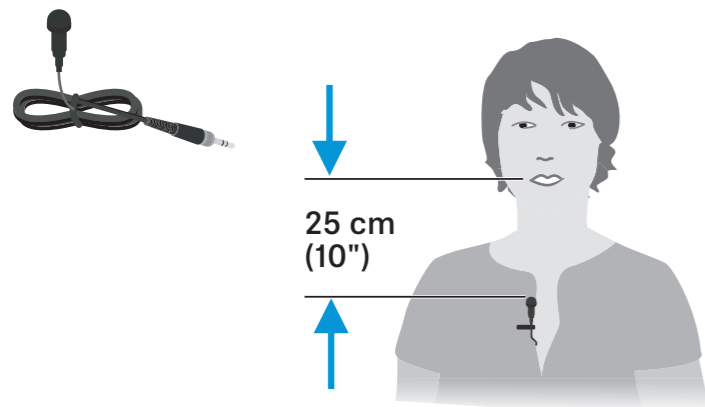

(Portable) Lavalier Set / Portable ENG Set