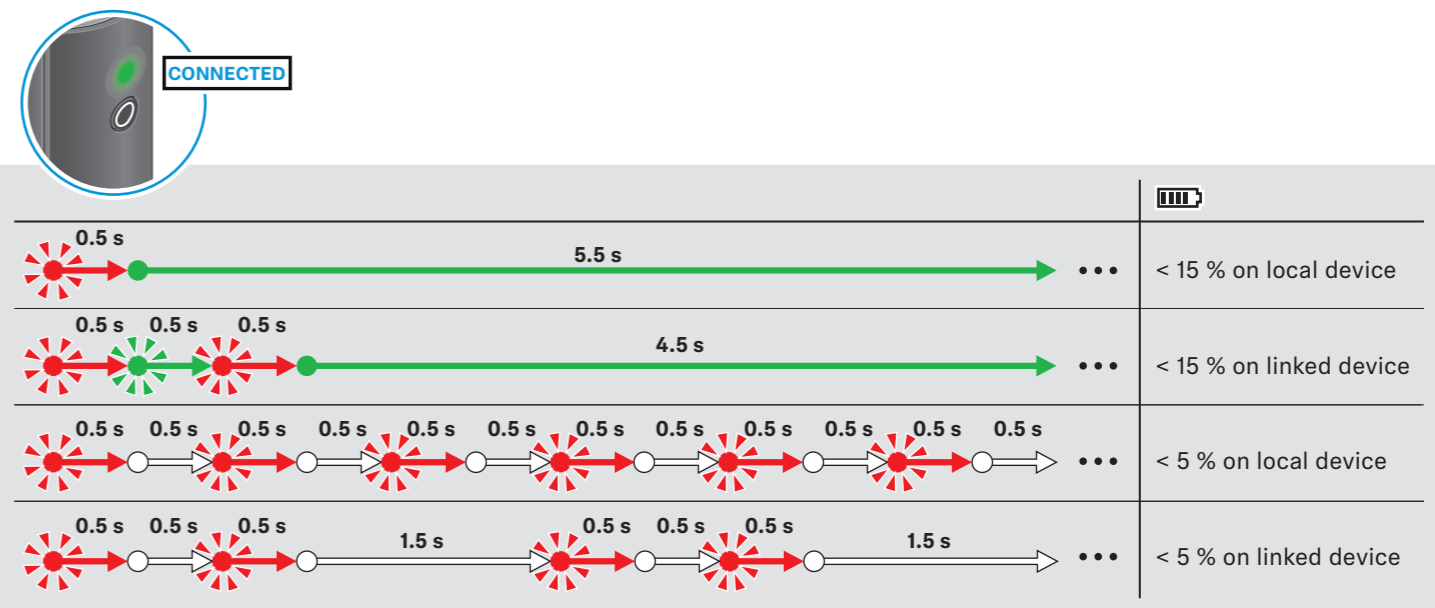

or online at www.sennheiser.com/download XS Wireless Digital_

(Portable) Lavalier Set / Portable ENG Set

Vocal Set

Battery status during operation

Switch On / Connect

Mute / Unmute

Charging

Switch Off