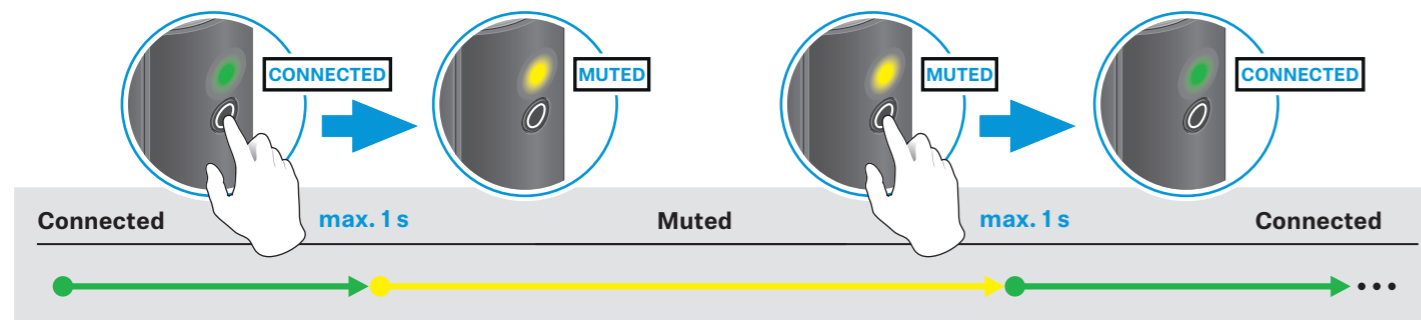

or online at www.sennheiser.com/download XS Wireless Digital_

(Portable) Lavalier Set / Portable ENG Set

Vocal Set

Battery status during operation

Switch On / Connect

Mute / Unmute

Charging

Switch Off