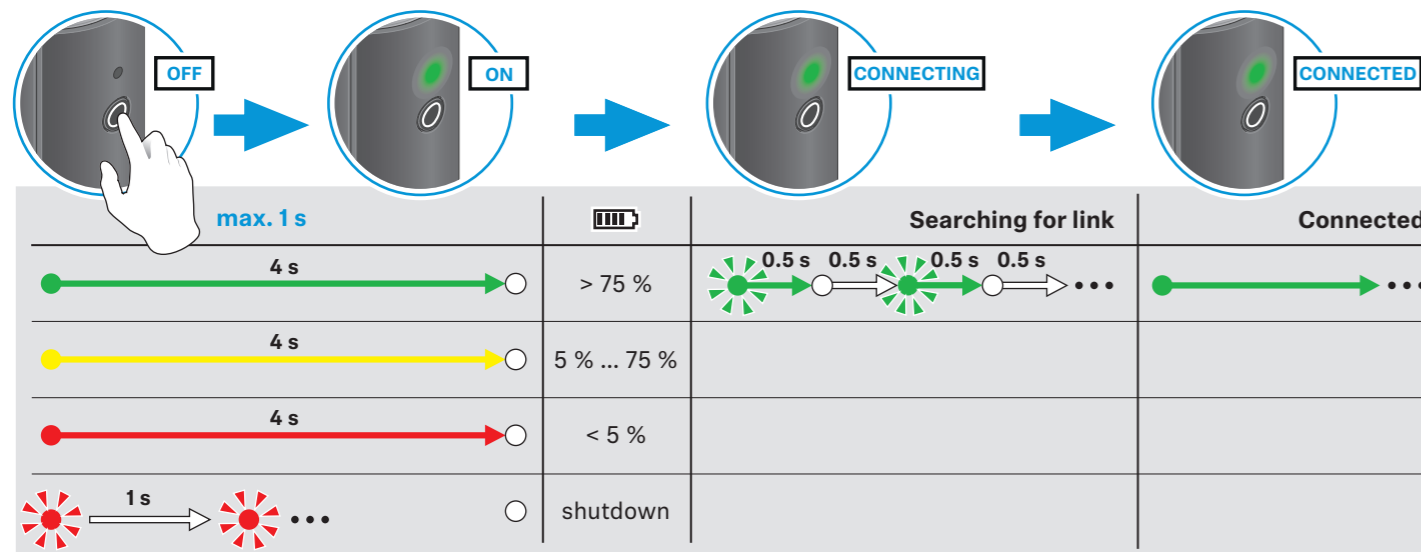

or online at www.sennheiser.com/download XS Wireless Digital_

(Portable) Lavalier Set / Portable ENG Set

Vocal Set

Battery status during operation

Switch On / Connect

Mute / Unmute

Charging

Switch Off