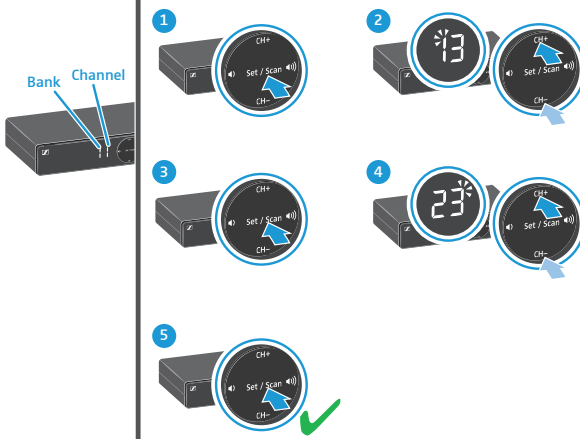

Change frequency

Automatically/Scan

Manually

Sync

Sensitivity

ME 2-2

ME 3-II

Min. distance

SKM

Guitar pickup

Multichannel

Bank	Ch.	Bank	Ch.	Bank	Ch.	Bank	Ch.	
2	3	2	4	2	5	2	6	✓
1	1	1	2	1	3	1	8	✓
2	3	1	3	4	7	8	9	✗
2	3	2	3	2	3	2	3	✗

Squelch

www.sennheiser.com/XSW1