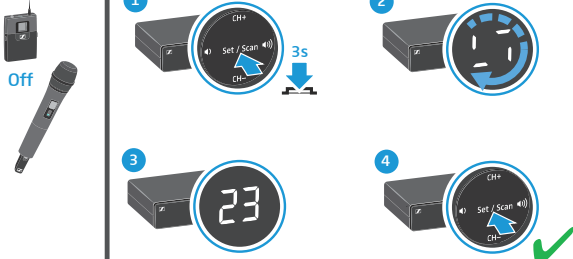

Change frequency

Automatically/Scan