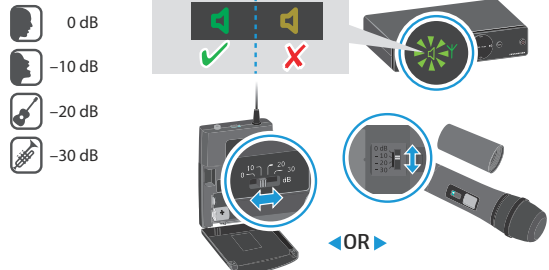

Sensitivity

ME 2-2

ME 3-II