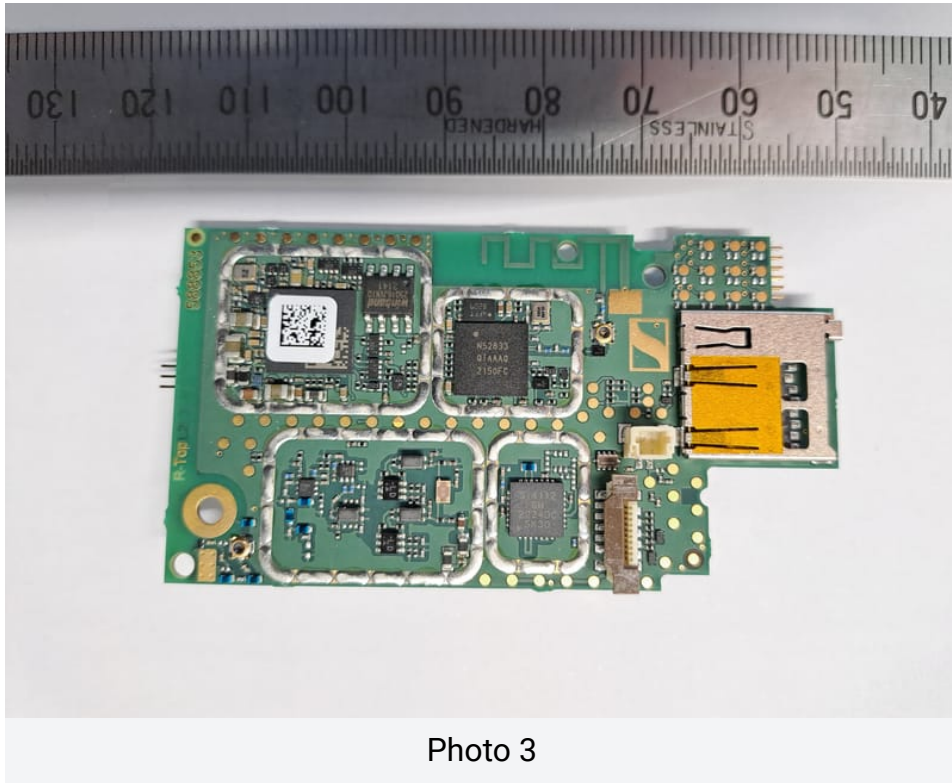

Annex B

No.1-1910/21-01-01_Annex_B

Internal photos of the equipment under test

This document is electronically signed and valid without handwritten signature.
Public keys for verification of the electronic signatures can be requested at the testing laboratory.

Authorized

Hans-Joachim Wolsdorfer

Lab Manager
Radio Labs

Photo 1

Photo 2

Photo 3

Photo 4

Photo 5