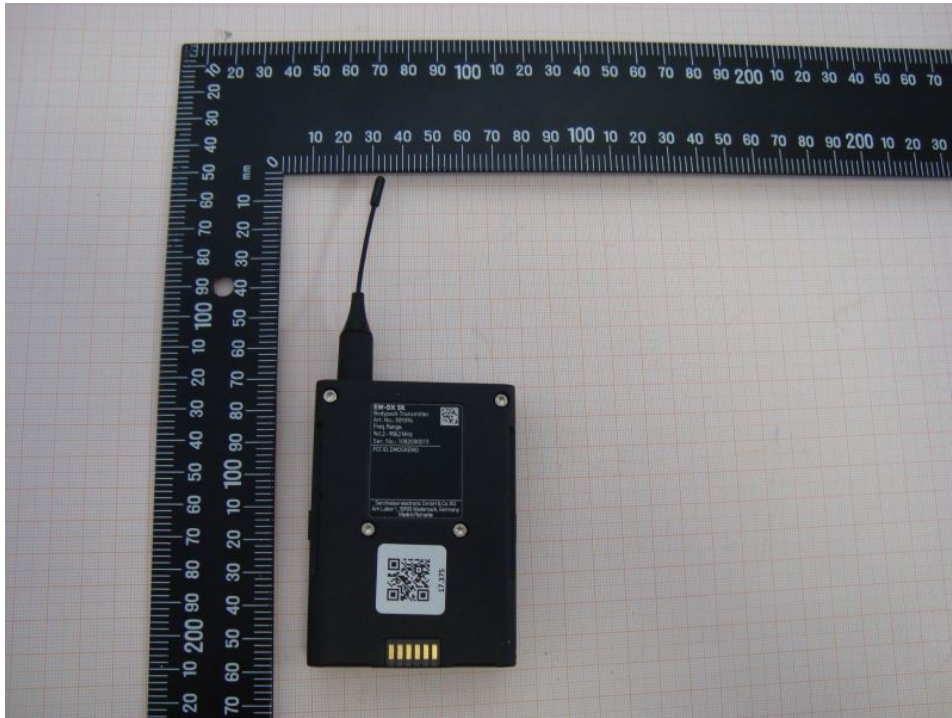

Annex A

No.1-2867/21-01-16_Annex_A

External photos of the Device Under Test

This document is electronically signed and valid without handwritten signature.
For verification of the electronic signatures, the public keys can be requested at the testing laboratory.

Document authorized:

Hans-Joachim Wolsdorfer
Lab Manager
Radio Communications

Photos Annex A

Photo 1

Photo 2

Photo 3

Photo 4

Photo 5