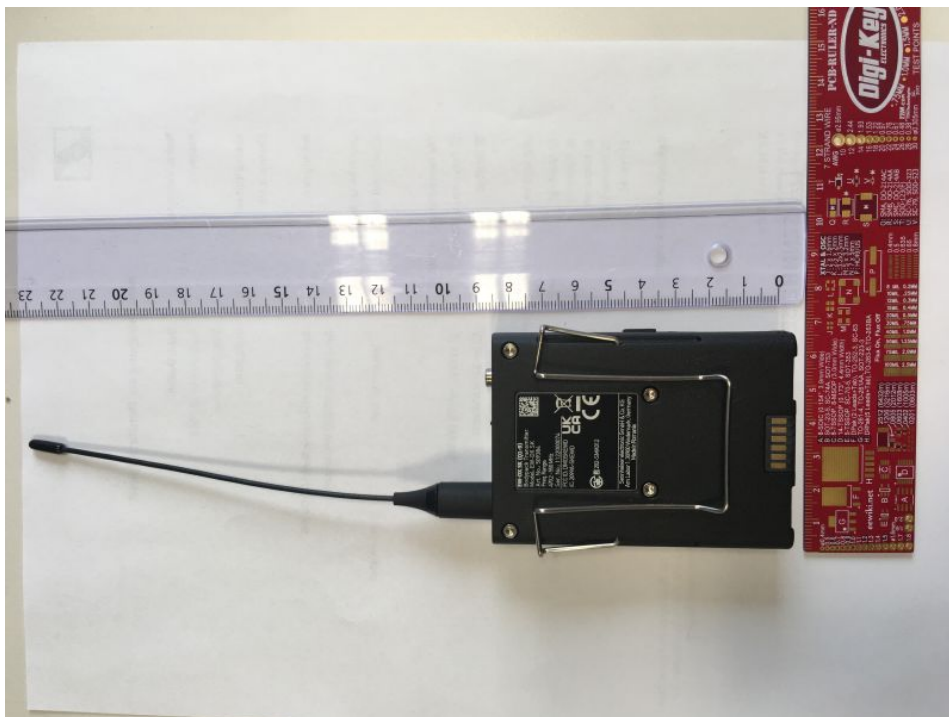

Annex A

No.1-2867/21-01-01_Annex_A

External photos of the Device Under Test

This document is electronically signed and valid without handwritten signature.
For verification of the electronic signatures, the public keys can be requested at the testing laboratory.

Document authorized:

Hans-Joachim Wolsdorfer
Lab Manager
Radio Communications

Photos Annex A

Photo 1

Photo 2

Photo 3

Photo 4

Photo 5