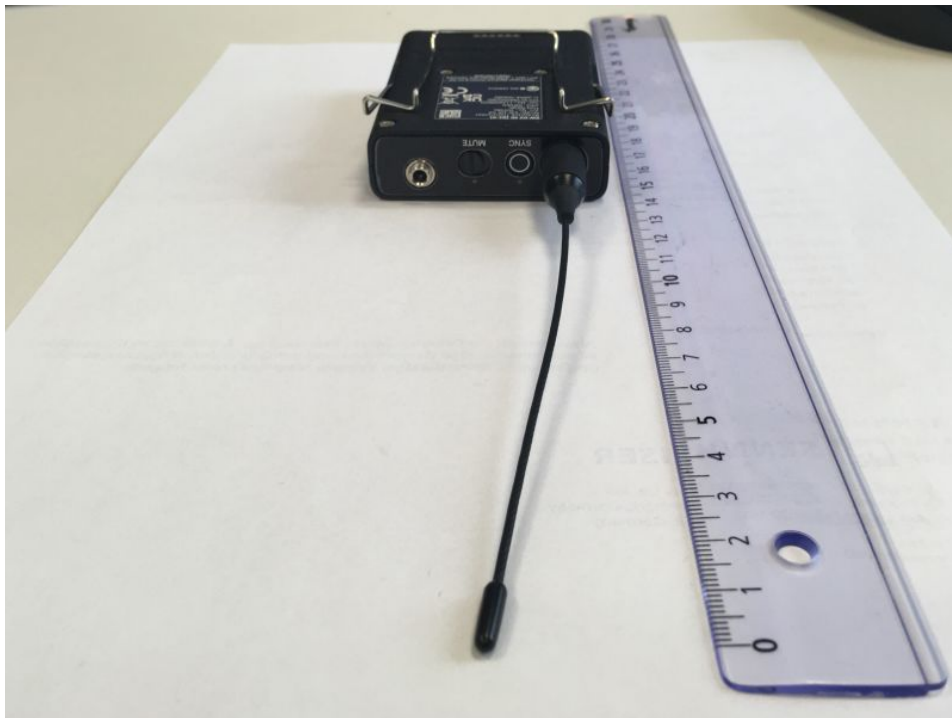

Annex A

No.1-2867/21-01-01_Annex_A

External photos of the Device Under Test

This document is electronically signed and valid without handwritten signature.
For verification of the electronic signatures, the public keys can be requested at the testing laboratory.

Document authorized:

Hans-Joachim Wolsdorfer
Lab Manager
Radio Communications

Photos Annex A

Photo 1

Photo 2

Photo 3

Photo 4

Photo 5