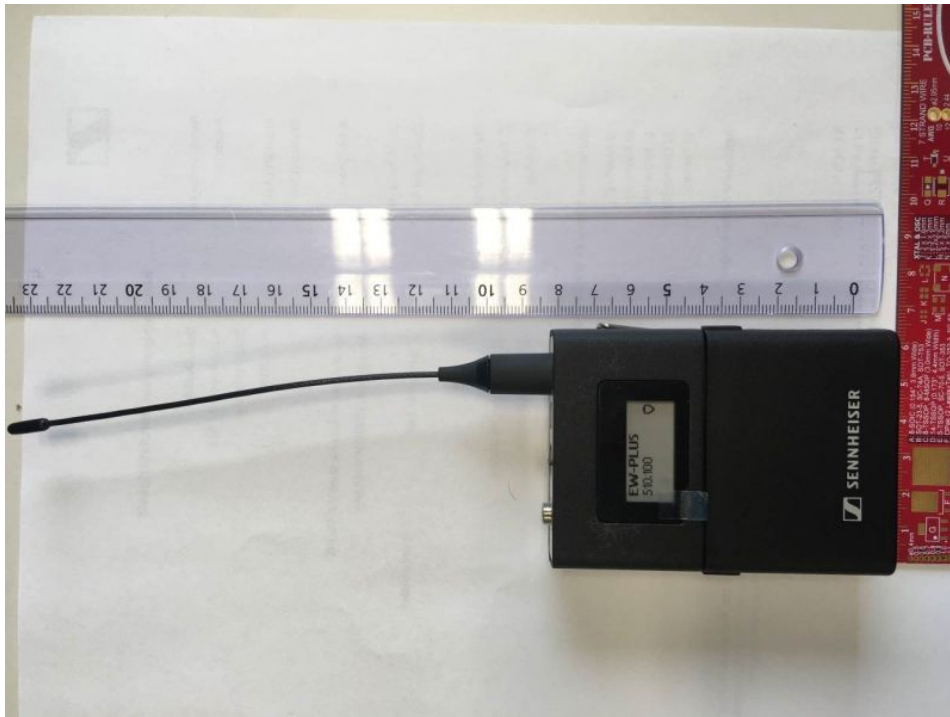

Annex A

No.1-2867/21-01-01_Annex_A

External photos of the Device Under Test

This document is electronically signed and valid without handwritten signature.
For verification of the electronic signatures, the public keys can be requested at the testing laboratory.

Document authorized:

Hans-Joachim Wolsdorfer
Lab Manager
Radio Communications

Photos Annex A

Photo 1

Photo 2

Photo 3

Photo 4

Photo 5