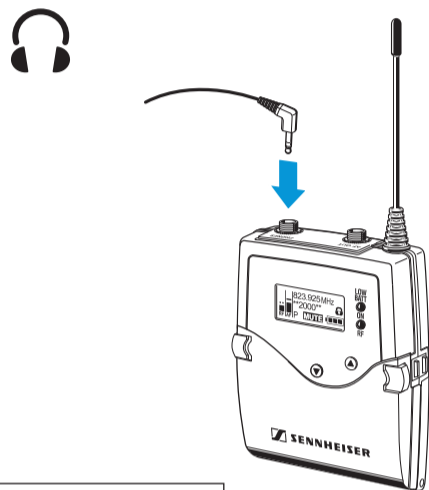

EK 2000 SKP 2000 SK 2000 SKM 2000

Quick Guide
Kurzanleitung
Guide rapide
Guía rápida
Guia de inicio rápido
Guia rápido
Beknopte handleiding
Krótka instrukcja obsługi
Snabbguide

Kort vejledning
Pikaohje
Γρήγορος οδηγός
Kısa Kılavuz
Краткая инструкция
快速指南
快速使用指南
クイックガイド
퀵 가이드

SENNHEISER

Sennheiser Documentation App

or online at
www.sennheiser.com/download
2000 Series

Sennheiser electronic GmbH & Co. KG
Am Labor 1, 30900 Wedemark, Germany
www.sennheiser.com

Printed in Germany, Publ. 09/18, 575852/A01

Setup

EK 2000