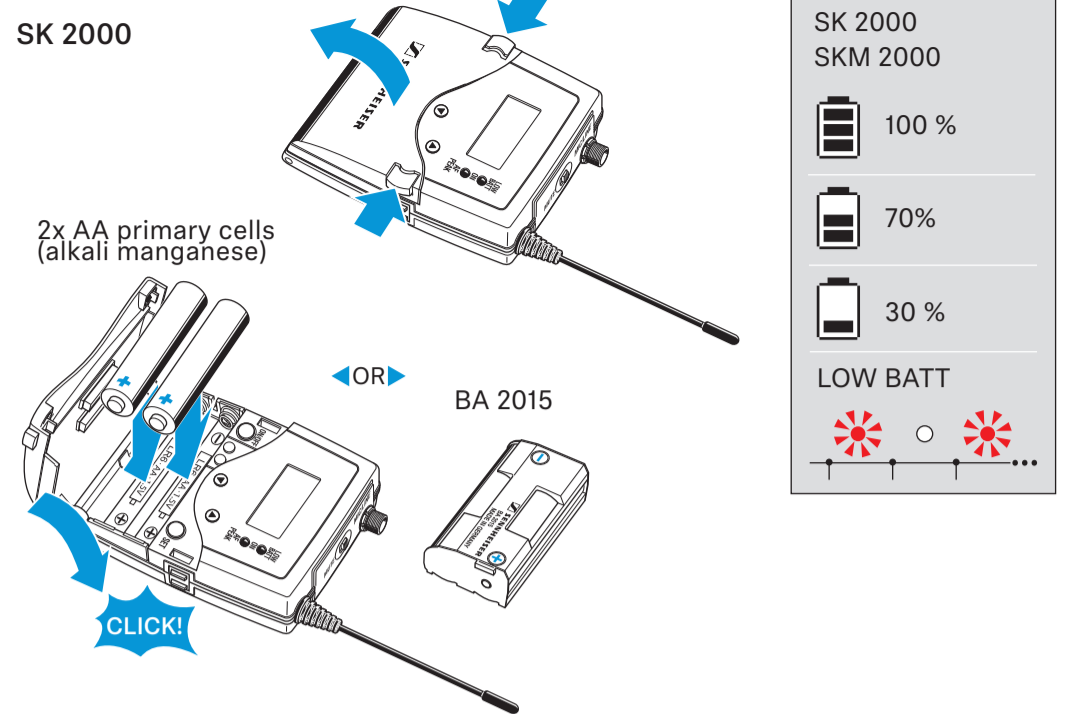

Auto lock

Menu

EK 2000

Sync

Battery

Setup

Operating elements

On/Off