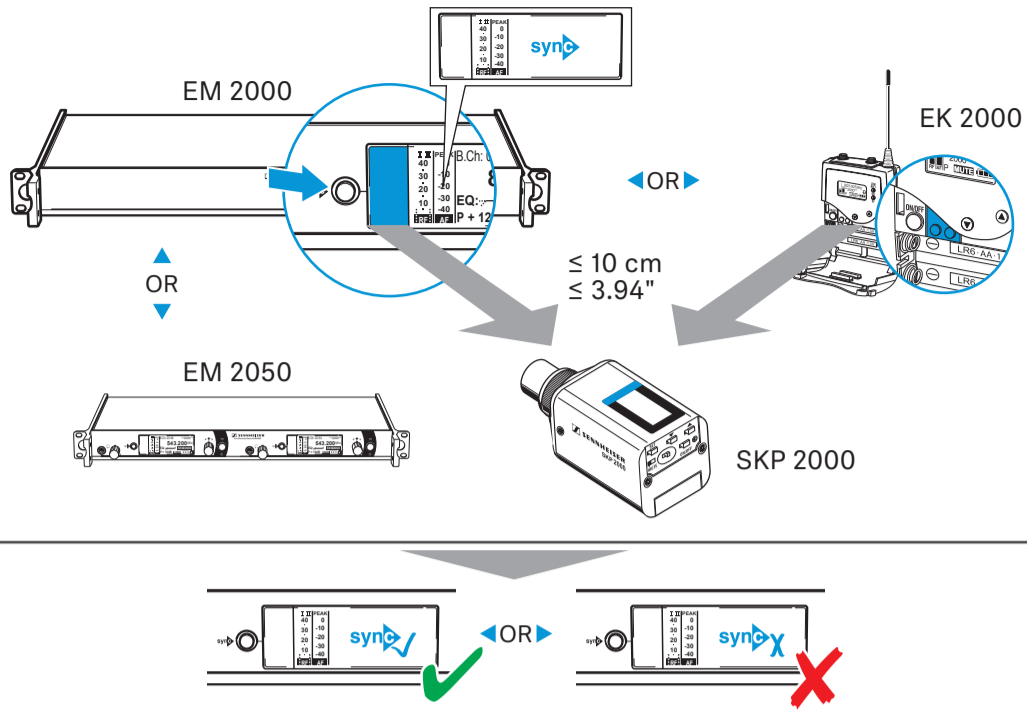

Auto lock

Menu

EK 2000

Sync

Battery

Setup

Operating elements

On/Off