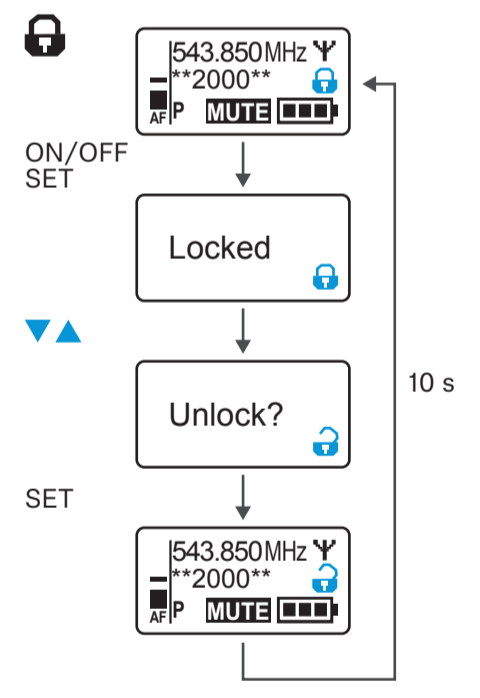

EK 2000

SKP 2000

On/Off

EK 2000

SKP 2000

Home screens

EK 2000

SKP 2000

Auto lock

Menu

EK 2000

Sync

Battery

Setup

Operating elements

On/Off