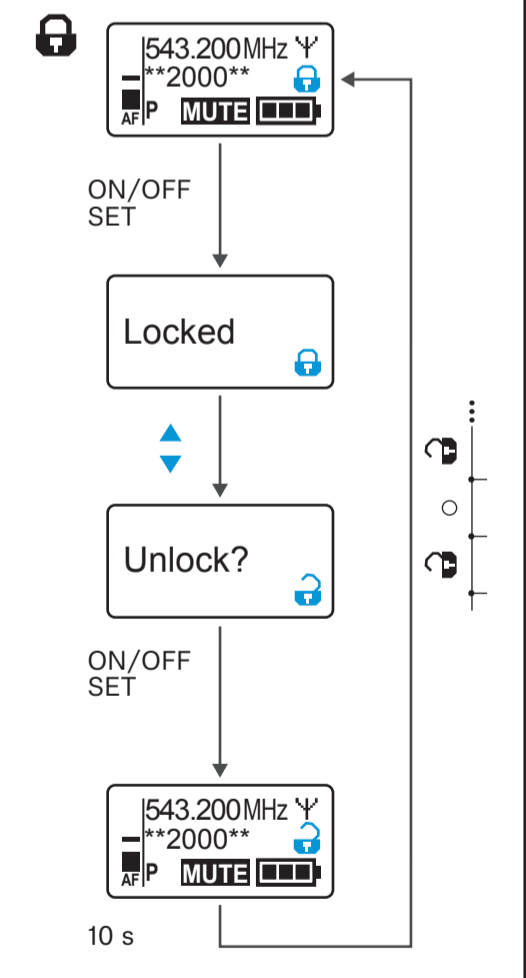

Sync

Battery

Setup

Operating elements

On/Off

Auto lock

Changing settings

Home screens