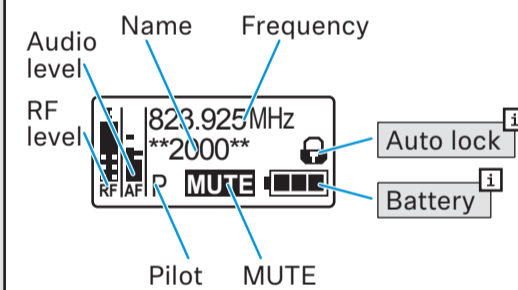

EK 2000

SKP 2000

On/Off

EK 2000

SKP 2000

Home screens

EK 2000

SKP 2000

Auto lock

Menu

EK 2000

Sync

Battery

Setup

Operating elements

On/Off