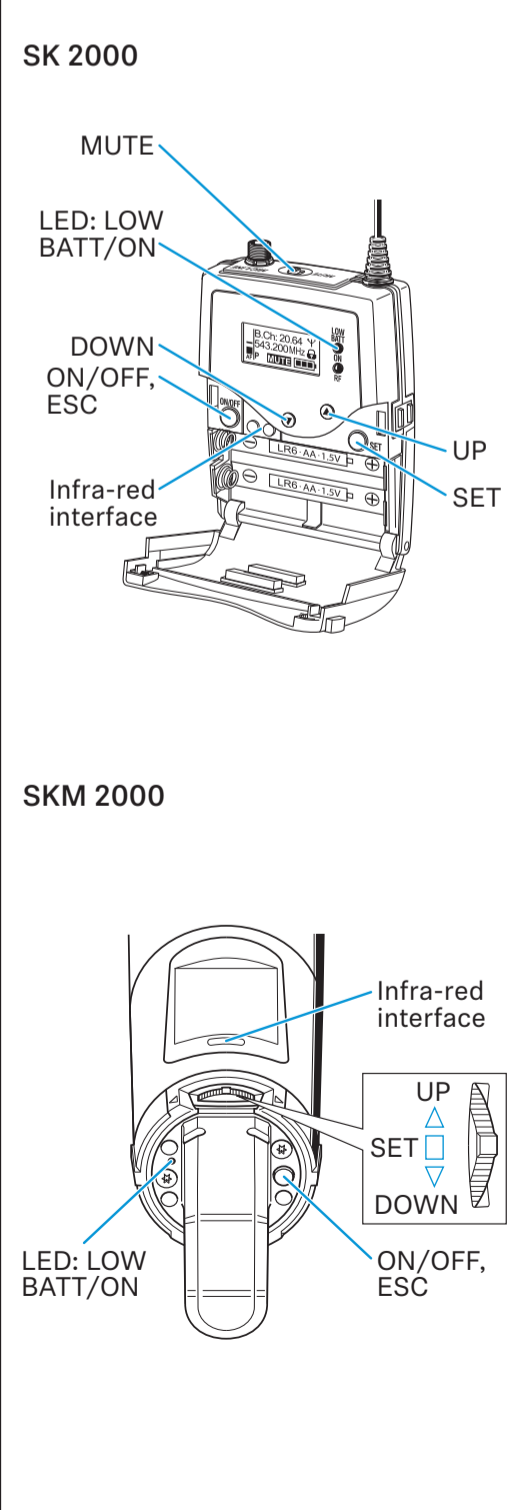

Auto lock

Menu

EK 2000

Sync

Battery

Setup

Operating elements

On/Off