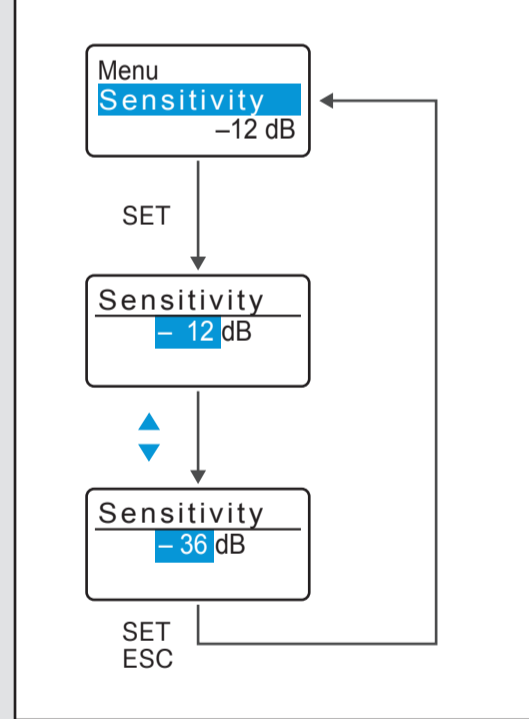

Changing settings