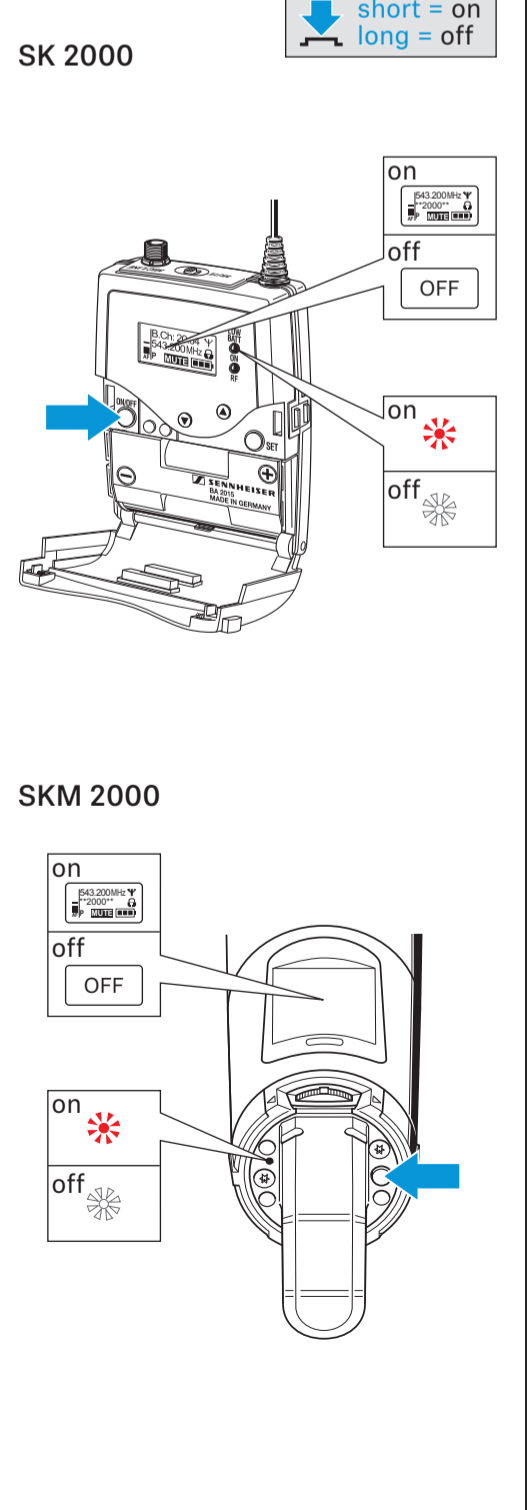

Auto lock

Menu

EK 2000

Sync

Battery

Setup

Operating elements

On/Off