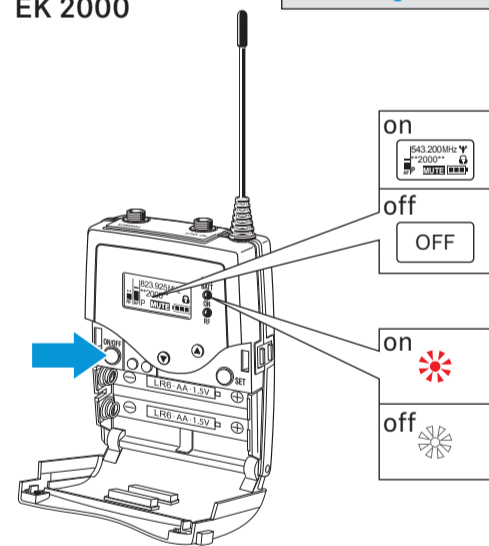

On/Off

EK 2000