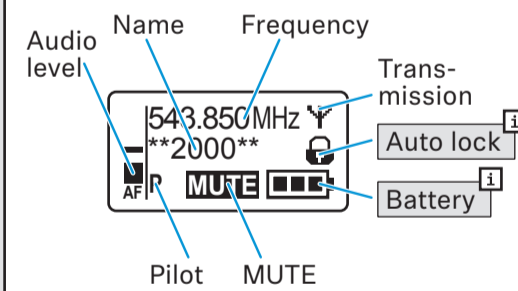

EK 2000

SKP 2000

On/Off

EK 2000

SKP 2000

Home screens

EK 2000

SKP 2000

Auto lock

Menu

EK 2000

Sync

Battery

Setup

Operating elements

On/Off