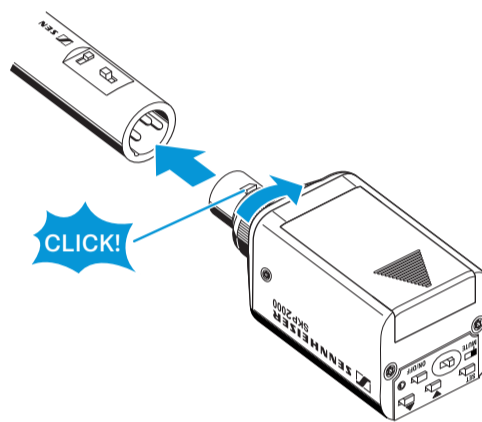

SKP 2000

Microphone