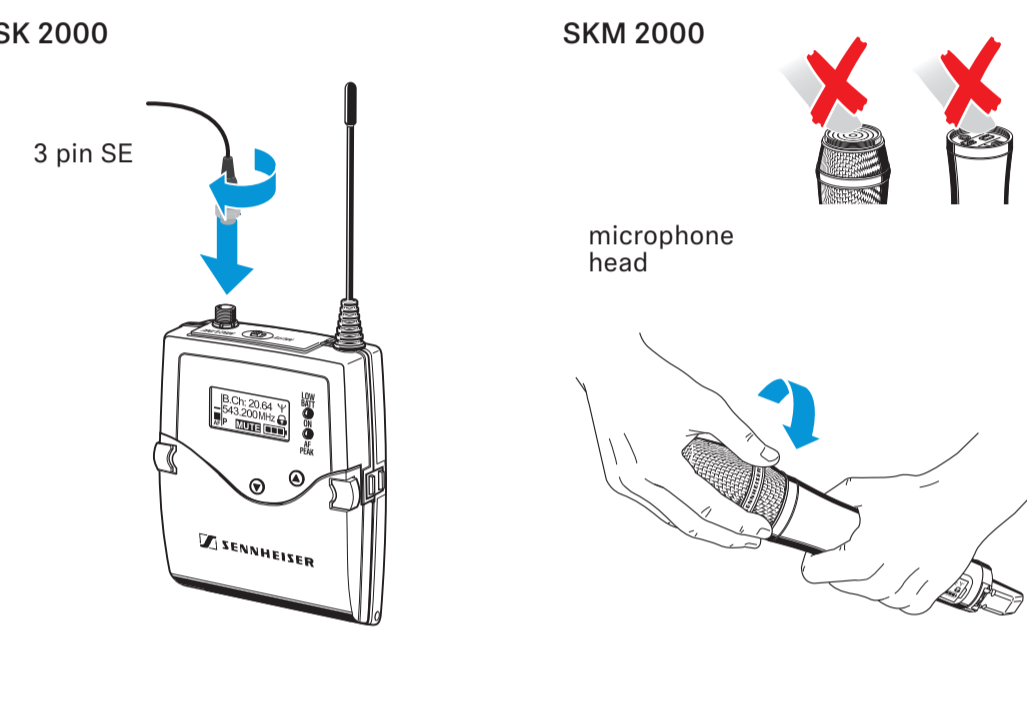

Auto lock

Menu

EK 2000

Sync

Battery

Setup

Operating elements

On/Off