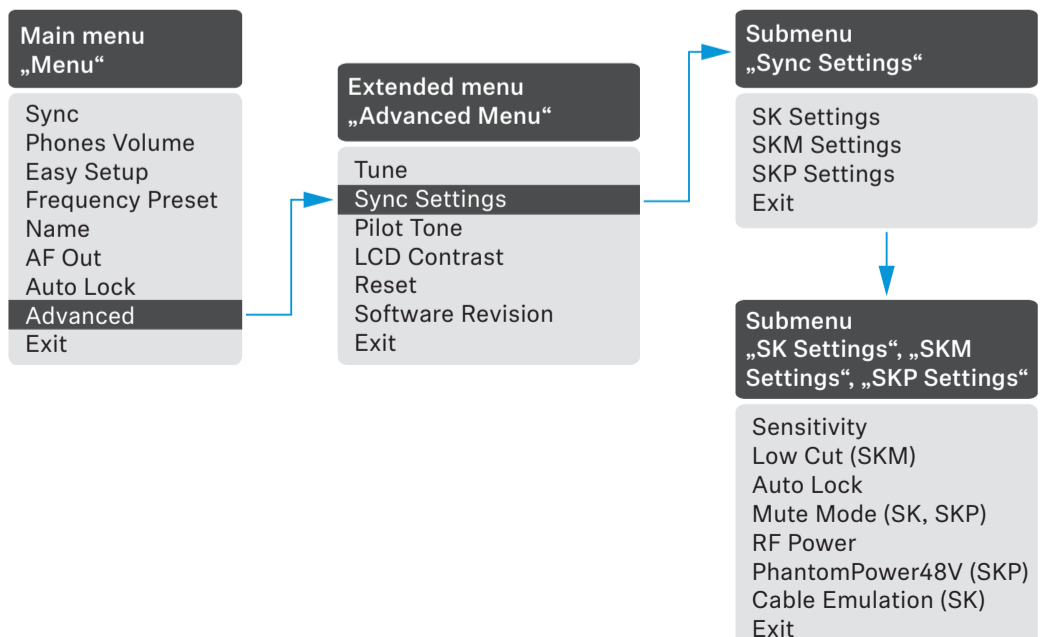

EK 2000

SKP 2000

On/Off

EK 2000

SKP 2000

Home screens

EK 2000

SKP 2000

Auto lock

Menu

EK 2000

Sync

Battery

Setup

Operating elements

On/Off