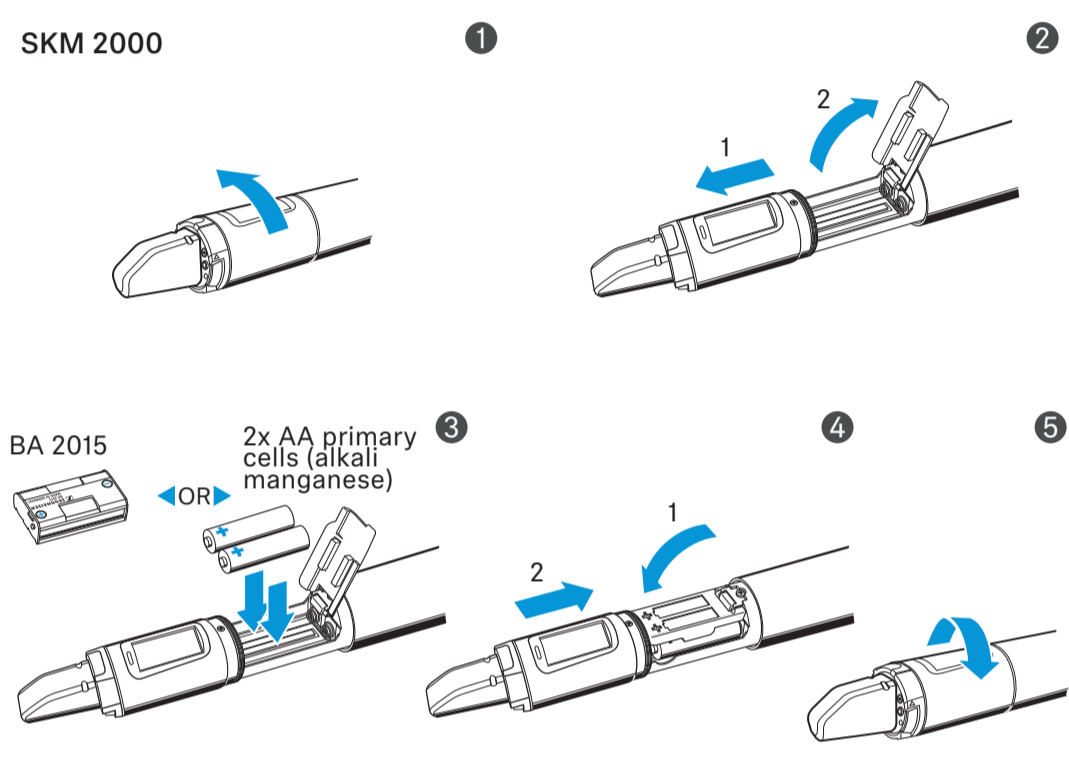

Auto lock

Menu

EK 2000

Sync

Battery

Setup

Operating elements

On/Off