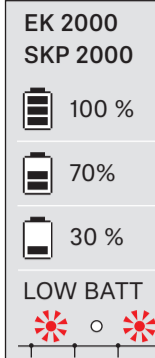

Setup

EK 2000

SKP 2000

Microphone

Battery

EK 2000

SKP 2000

Operating elements