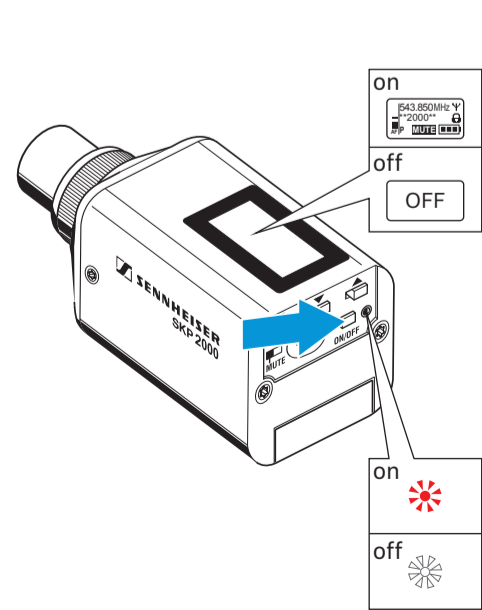

EK 2000 SKP 2000 SK 2000 SKM 2000

Quick Guide
Kurzanleitung
Guide rapide
Guía rápida
Guia de inicio rápido
Guia rápido
Beknopte handleiding
Krótka instrukcja obsługi
Snabbguide

Kort vejledning
Pikaohje
Γρήγορος οδηγός
Kısa Kılavuz
Краткая инструкция
快速指南
快速使用指南
クイックガイド
퀵 가이드

SENNHEISER

Sennheiser Documentation App

or online at
www.sennheiser.com/download
2000 Series

Sennheiser electronic GmbH & Co. KG
Am Labor 1, 30900 Wedemark, Germany
www.sennheiser.com

Printed in Germany, Publ. 09/18, 575852/A01

Setup

EK 2000

SKP 2000

Microphone

Battery

EK 2000

SKP 2000

Operating elements

EK 2000

SKP 2000

On/Off

EK 2000

SKP 2000

Home screens

EK 2000

SKP 2000

Auto lock

Menu

EK 2000