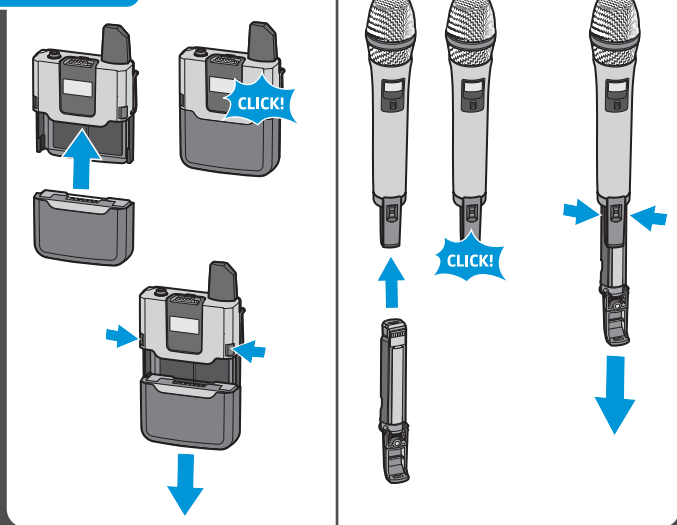

SpeechLine Digital Wireless

Quick Guide

Kurzanleitung | Guide rapide | Guida rapida | Instrucciones resumidas | Guia rápido | Beknopte handleiding |
Краткая инструкция | 快速指南 | クイックガイド

Battery