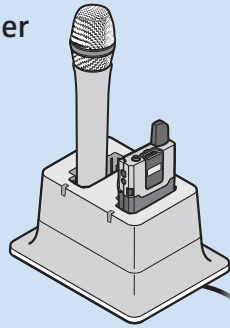

Change device

App Control

SL Rack Receiver

Charger

Battery

Power Supply

SpeechLine
Digital Wireless

Wallmount antenna