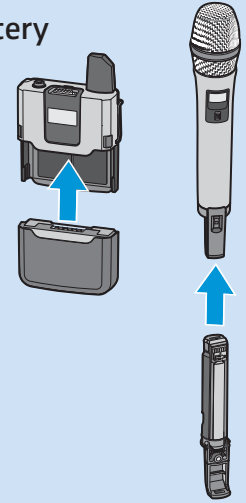

Change device

App Control

SL Rack Receiver

Charger

Battery

Power Supply

SpeechLine
Digital Wireless

Wallmount antenna