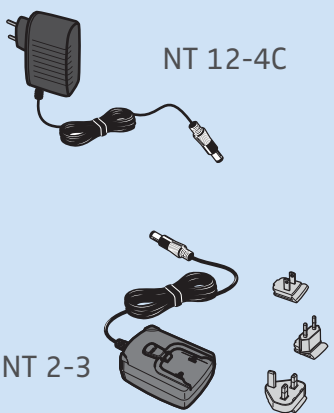

Change device

App Control

SL Rack Receiver

Charger

Battery

Power Supply

SpeechLine
Digital Wireless

Wallmount antenna