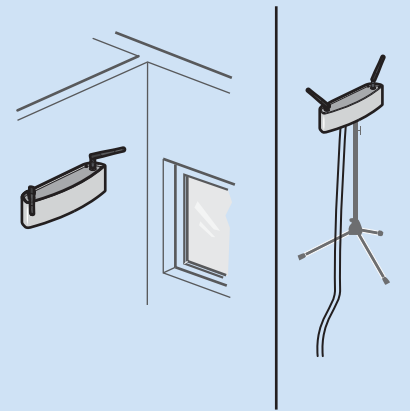

Change device

App Control

SL Rack Receiver

Charger

Battery

Power Supply

SpeechLine
Digital Wireless

Wallmount antenna