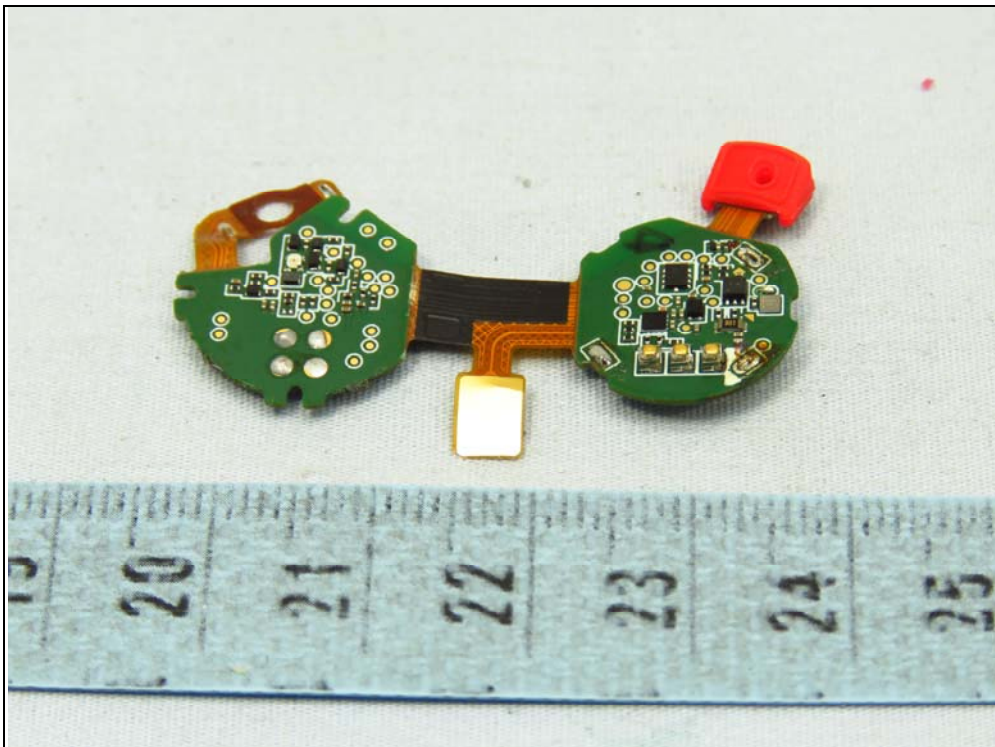

Left Earbud, Brand: SENNHEISER, Model: M3IETW L

Right Earbud, Brand: SENNHEISER, Model: M3IETW R

Monopole Antenna

Charging Case, Brand: SENNHEISER, Model: M3IETW C