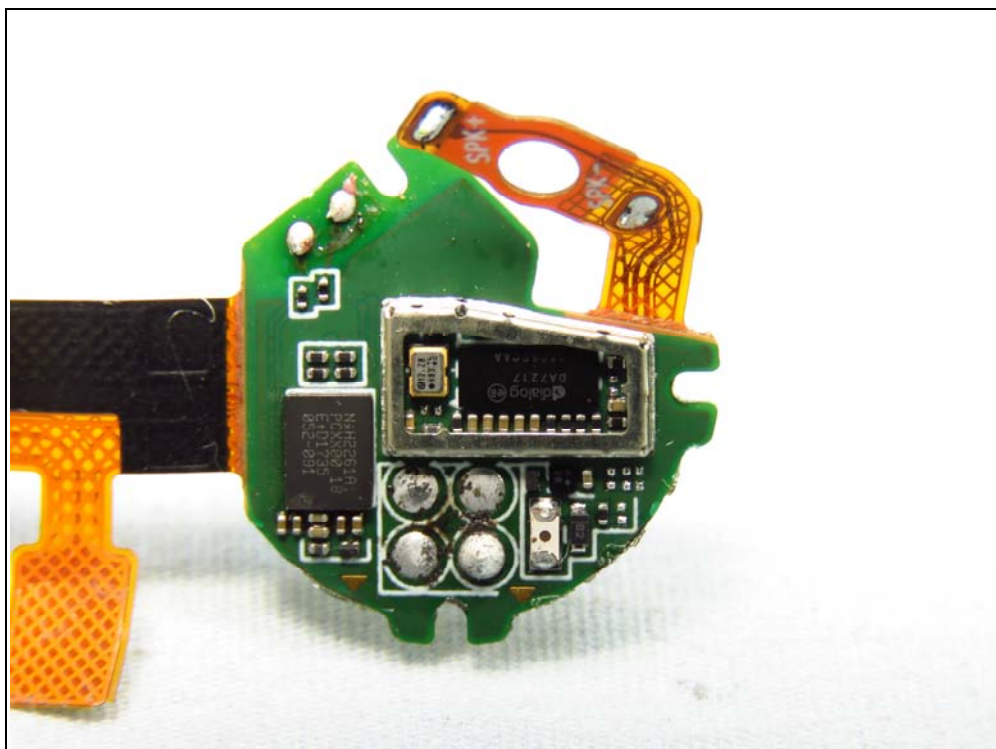

Left Earbud, Brand: SENNHEISER, Model: M3IETW L

Right Earbud, Brand: SENNHEISER, Model: M3IETW R

Monopole Antenna

Charging Case, Brand: SENNHEISER, Model: M3IETW C