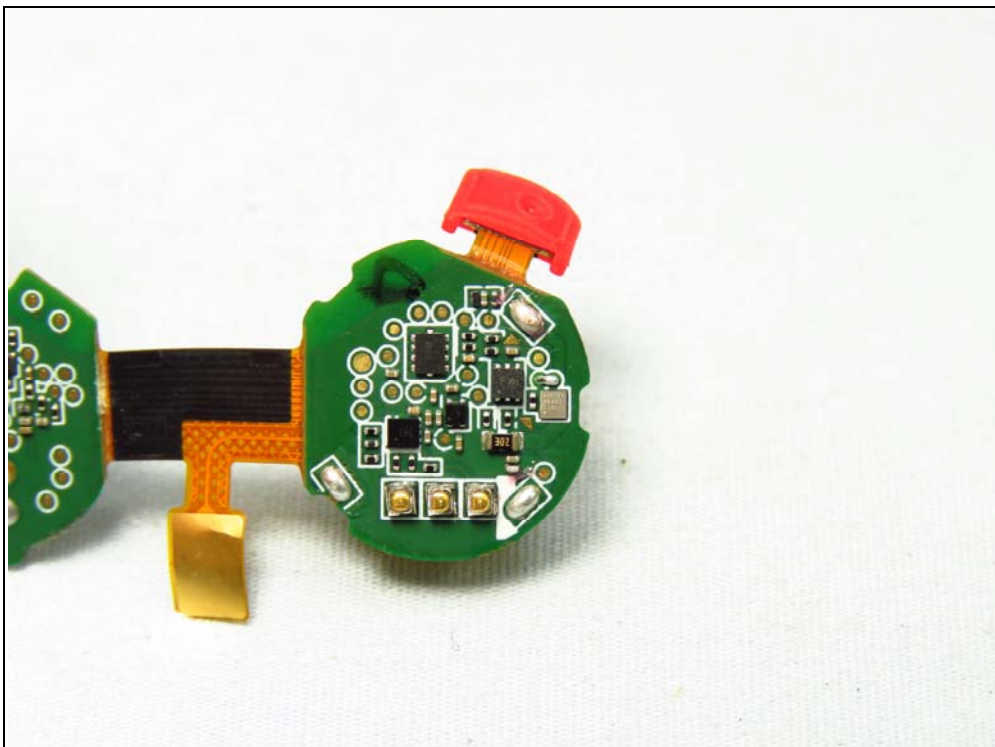

Left Earbud, Brand: SENNHEISER, Model: M3IETW L

Right Earbud, Brand: SENNHEISER, Model: M3IETW R

Monopole Antenna

Charging Case, Brand: SENNHEISER, Model: M3IETW C