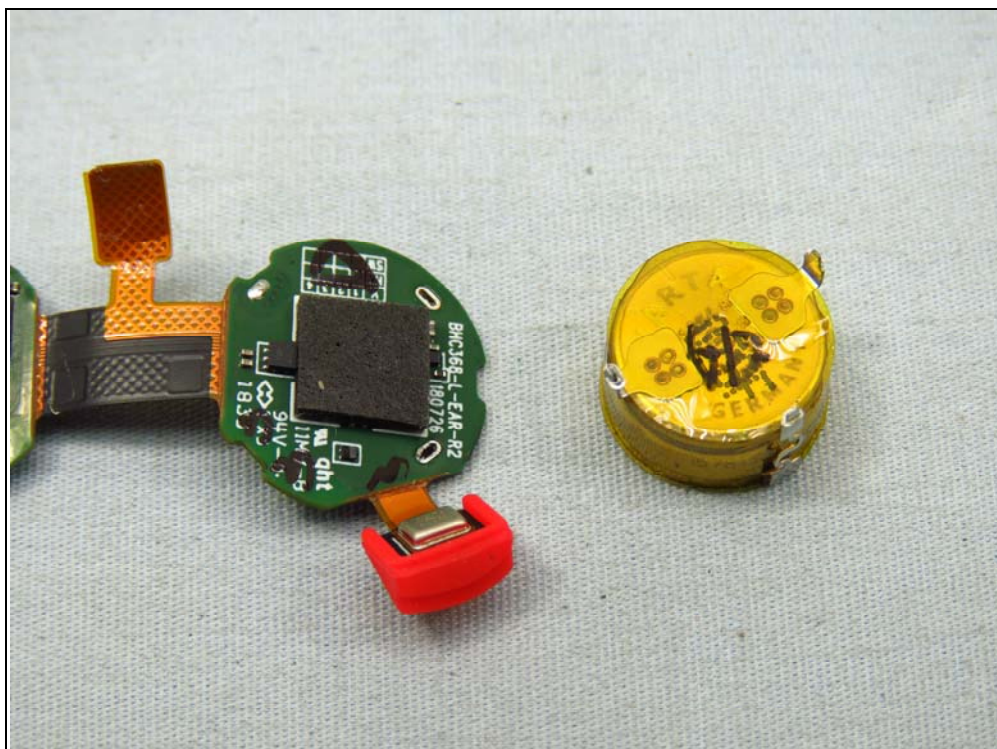

Left Earbud, Brand: SENNHEISER, Model: M3IETW L

Right Earbud, Brand: SENNHEISER, Model: M3IETW R

Monopole Antenna

Charging Case, Brand: SENNHEISER, Model: M3IETW C