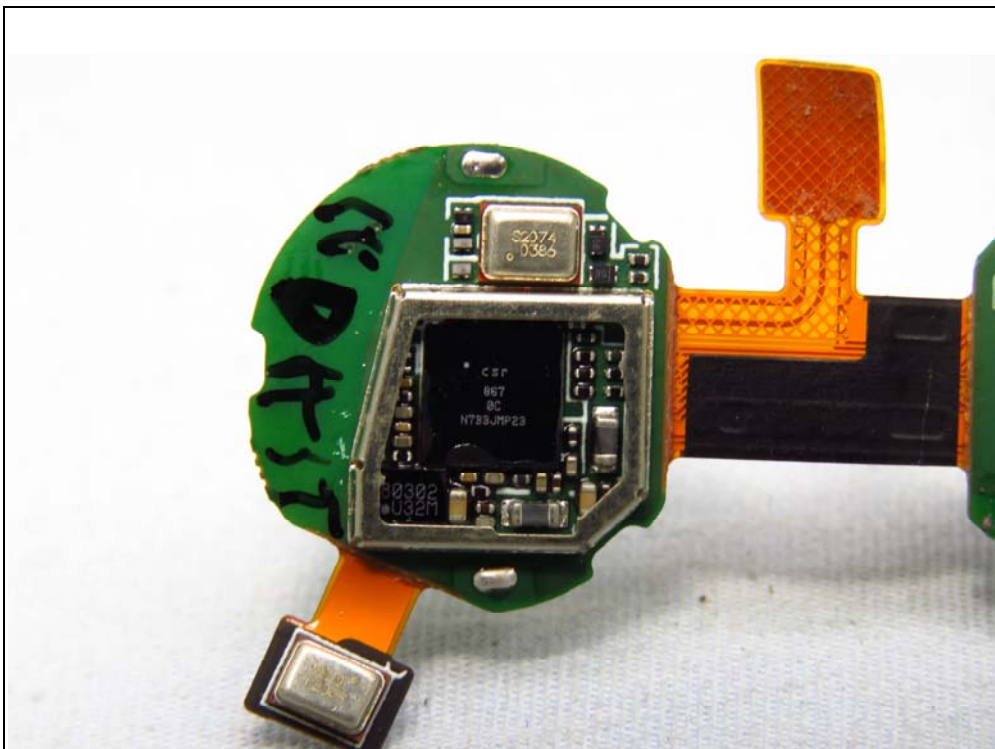

Left Earbud, Brand: SENNHEISER, Model: M3IETW L

Right Earbud, Brand: SENNHEISER, Model: M3IETW R

Monopole Antenna

Charging Case, Brand: SENNHEISER, Model: M3IETW C