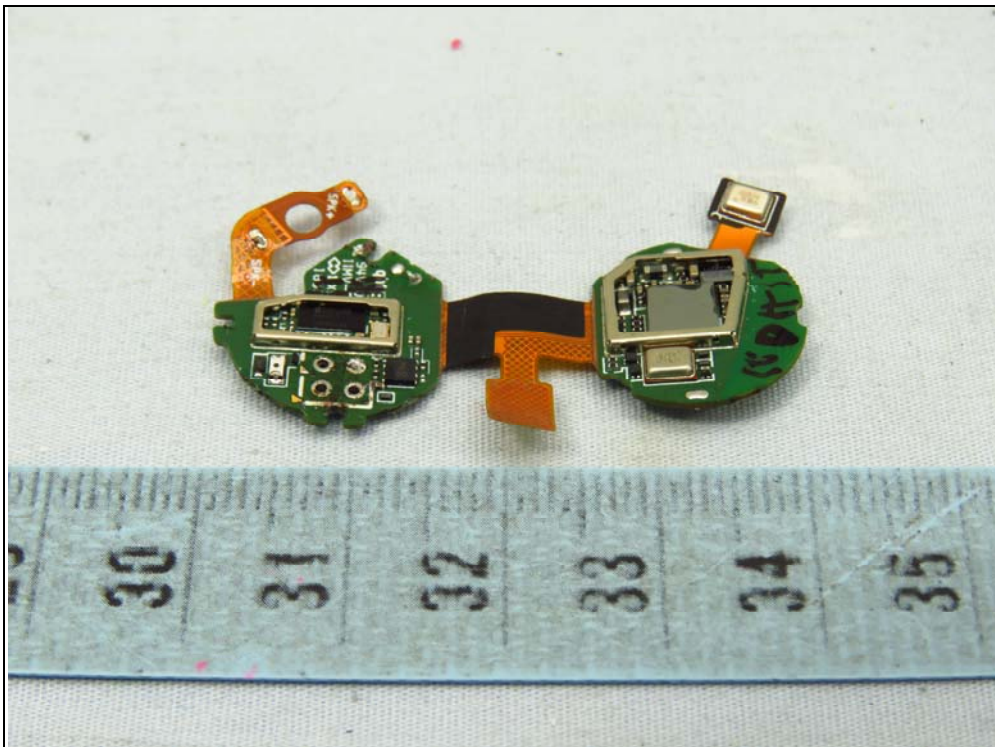

Left Earbud, Brand: SENNHEISER, Model: M3IETW L

Right Earbud, Brand: SENNHEISER, Model: M3IETW R

Monopole Antenna

Charging Case, Brand: SENNHEISER, Model: M3IETW C