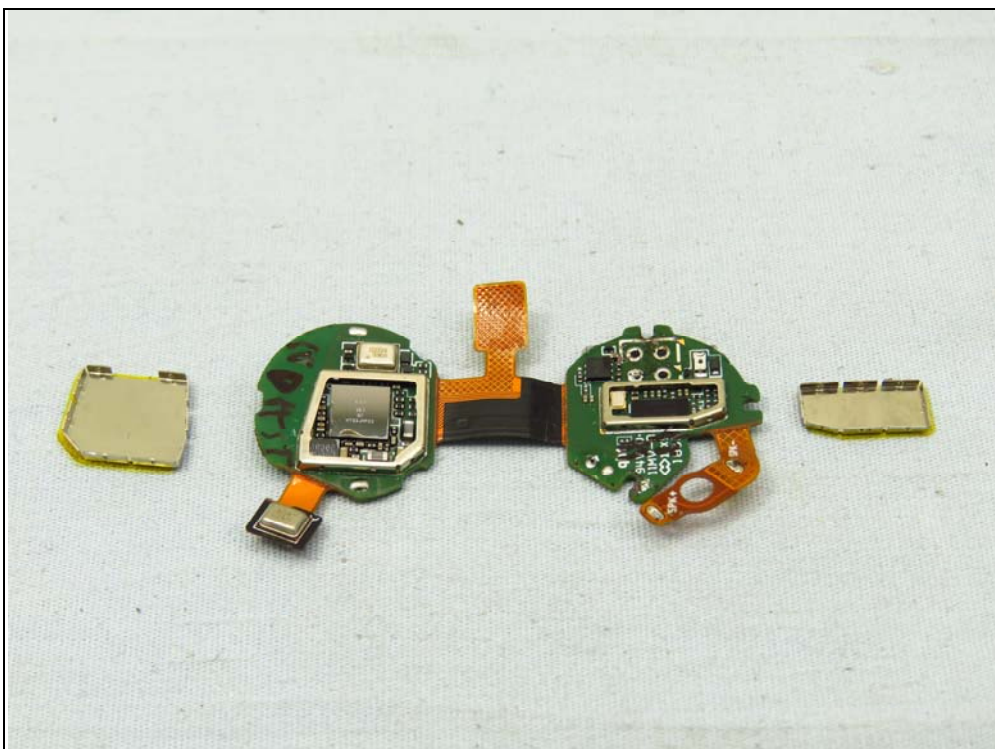

Left Earbud, Brand: SENNHEISER, Model: M3IETW L

Right Earbud, Brand: SENNHEISER, Model: M3IETW R

Monopole Antenna

Charging Case, Brand: SENNHEISER, Model: M3IETW C