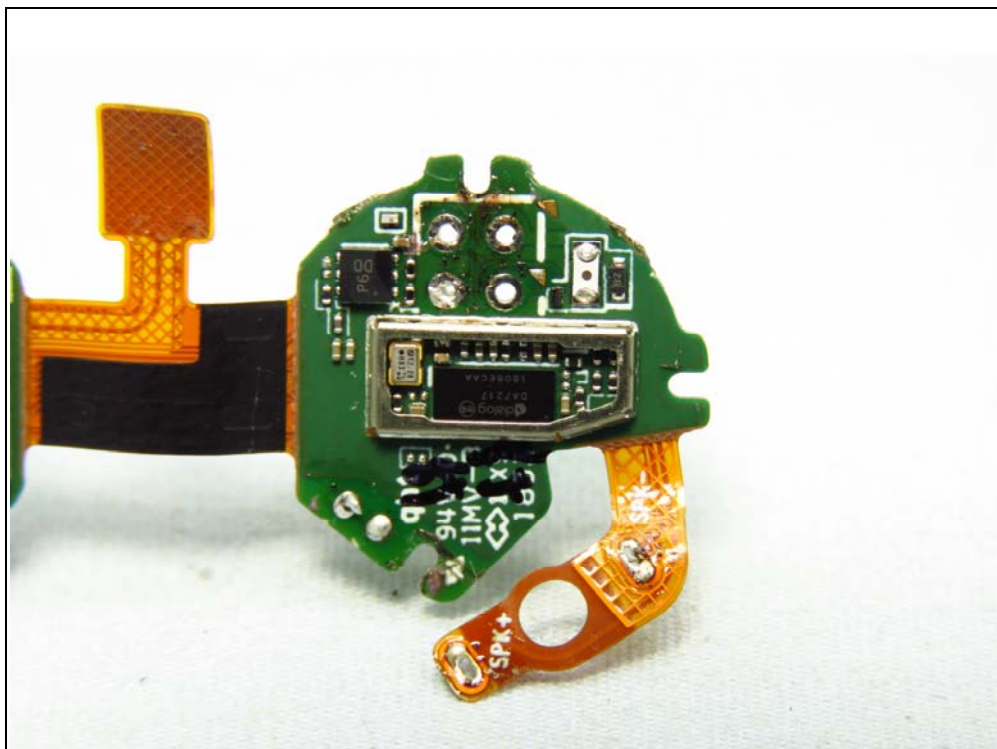

Left Earbud, Brand: SENNHEISER, Model: M3IETW L

Right Earbud, Brand: SENNHEISER, Model: M3IETW R

Monopole Antenna

Charging Case, Brand: SENNHEISER, Model: M3IETW C