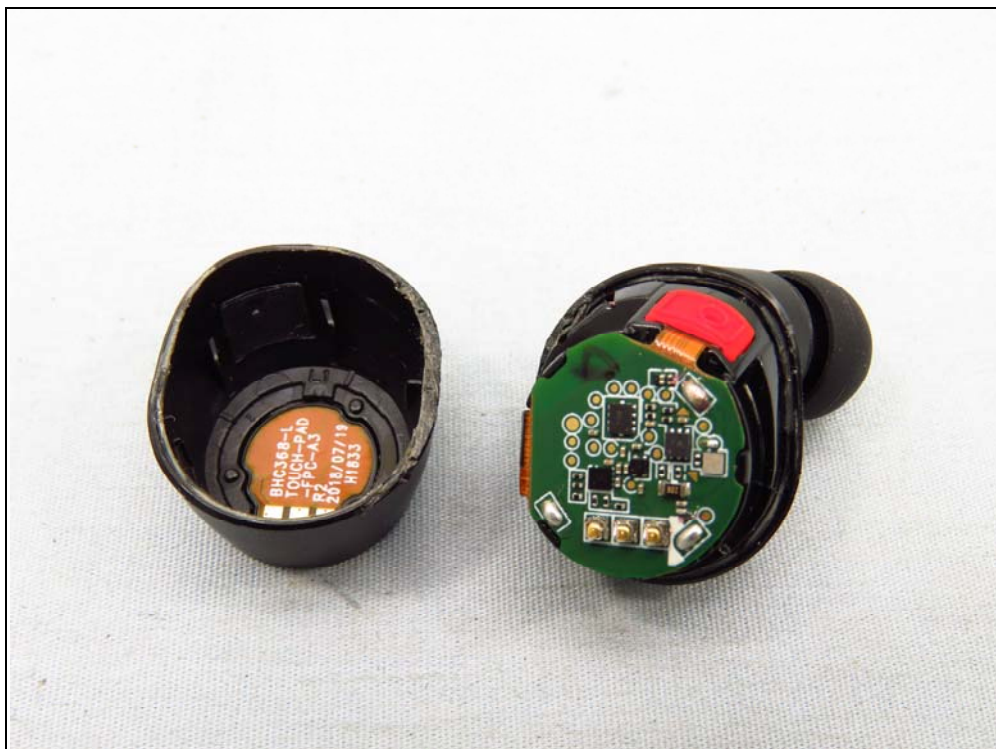

Left Earbud, Brand: SENNHEISER, Model: M3IETW L

Right Earbud, Brand: SENNHEISER, Model: M3IETW R

Monopole Antenna

Charging Case, Brand: SENNHEISER, Model: M3IETW C