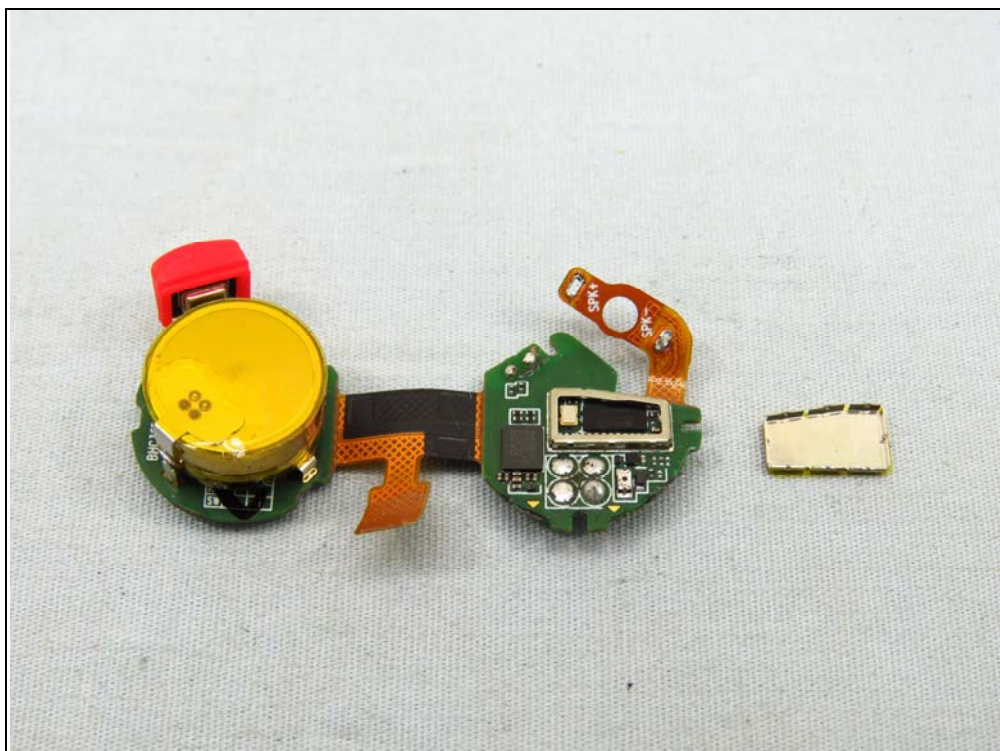

Left Earbud, Brand: SENNHEISER, Model: M3IETW L

Right Earbud, Brand: SENNHEISER, Model: M3IETW R

Monopole Antenna

Charging Case, Brand: SENNHEISER, Model: M3IETW C