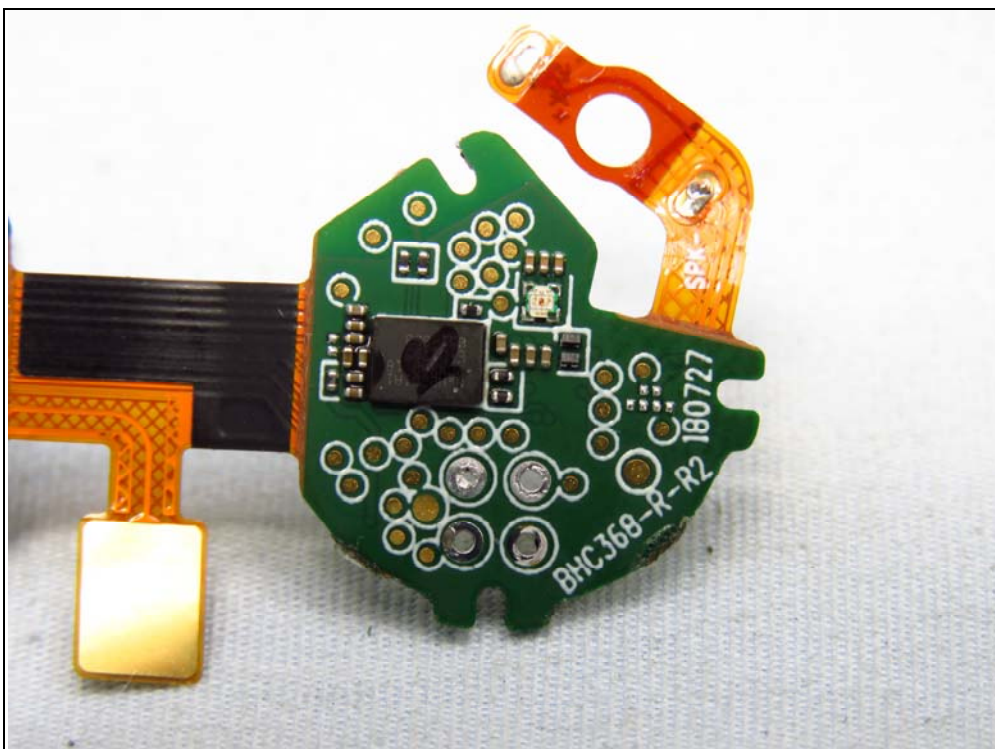

Left Earbud, Brand: SENNHEISER, Model: M3IETW L

Right Earbud, Brand: SENNHEISER, Model: M3IETW R

Monopole Antenna

Charging Case, Brand: SENNHEISER, Model: M3IETW C