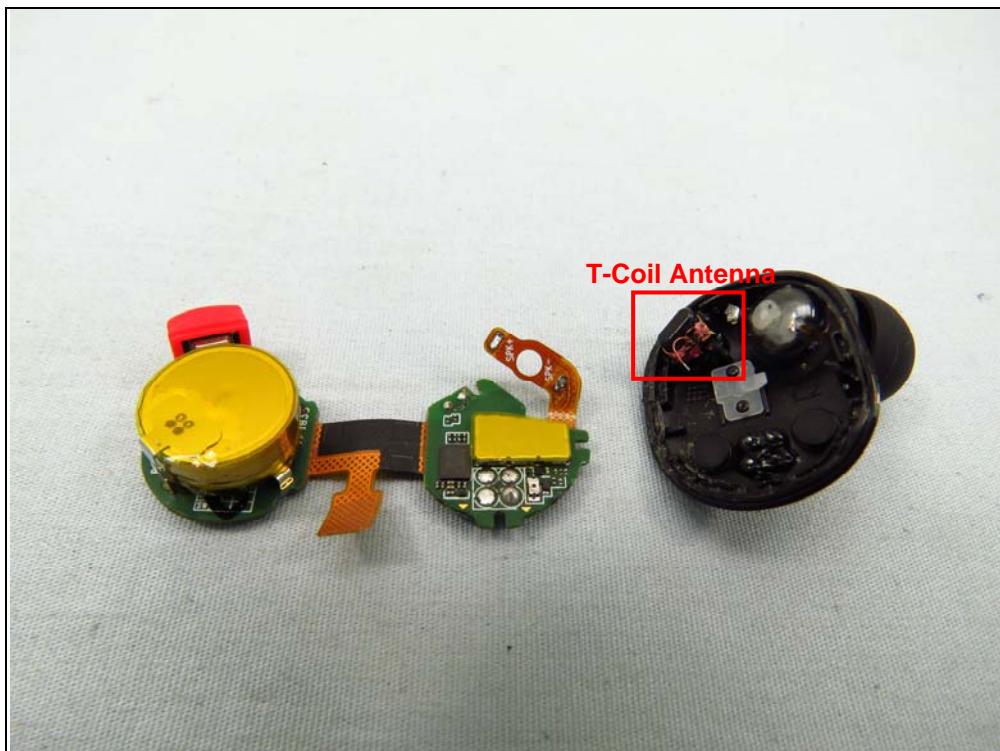

Left Earbud, Brand: SENNHEISER, Model: M3IETW L

Right Earbud, Brand: SENNHEISER, Model: M3IETW R

Monopole Antenna

Charging Case, Brand: SENNHEISER, Model: M3IETW C