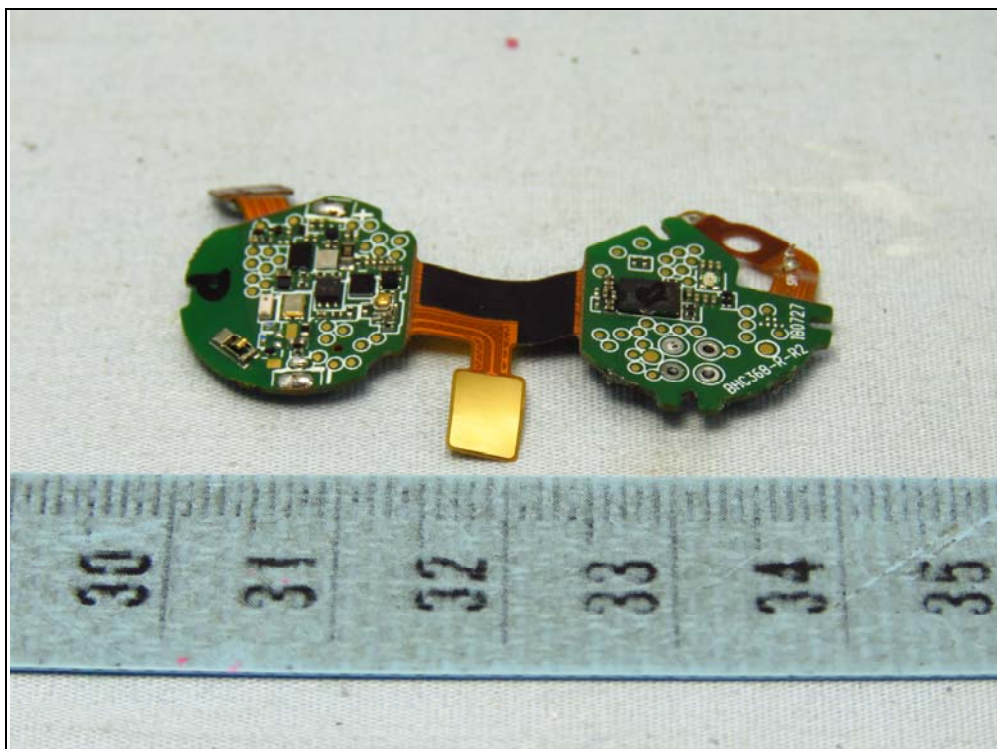

Left Earbud, Brand: SENNHEISER, Model: M3IETW L

Right Earbud, Brand: SENNHEISER, Model: M3IETW R

Monopole Antenna

Charging Case, Brand: SENNHEISER, Model: M3IETW C