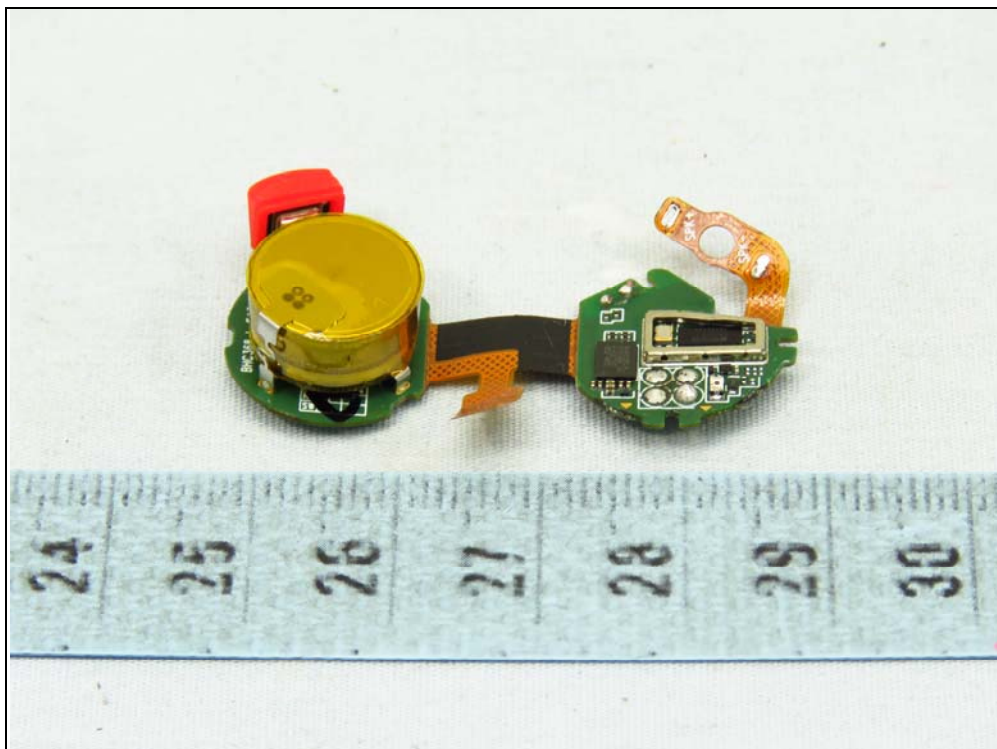

Left Earbud, Brand: SENNHEISER, Model: M3IETW L

Right Earbud, Brand: SENNHEISER, Model: M3IETW R

Monopole Antenna

Charging Case, Brand: SENNHEISER, Model: M3IETW C