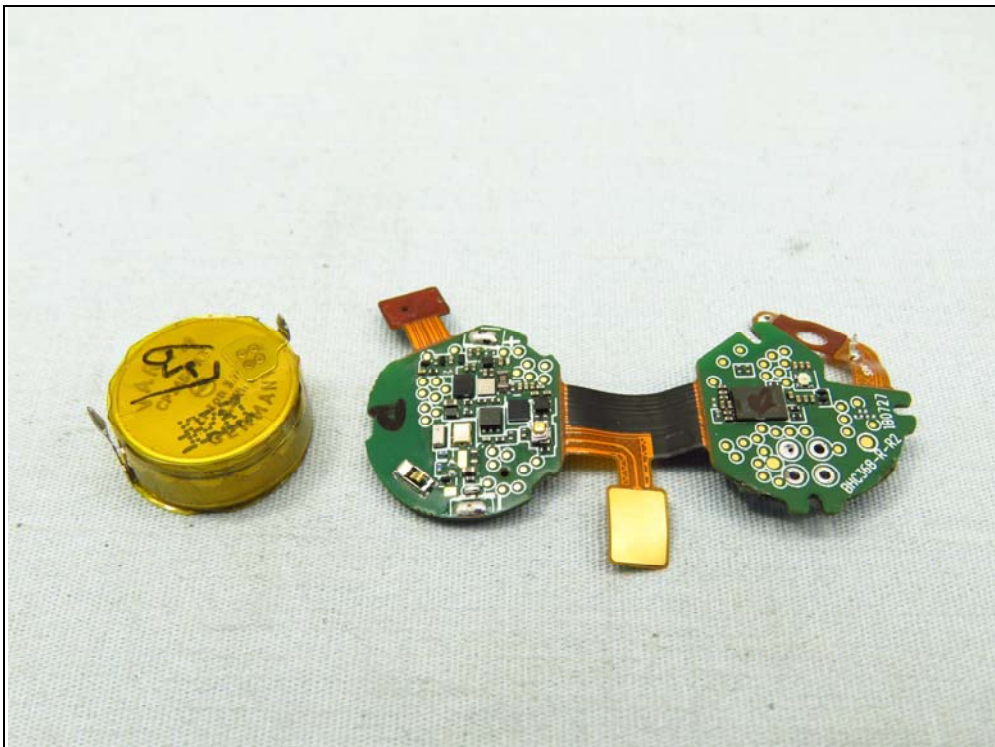

Left Earbud, Brand: SENNHEISER, Model: M3IETW L

Right Earbud, Brand: SENNHEISER, Model: M3IETW R

Monopole Antenna

Charging Case, Brand: SENNHEISER, Model: M3IETW C