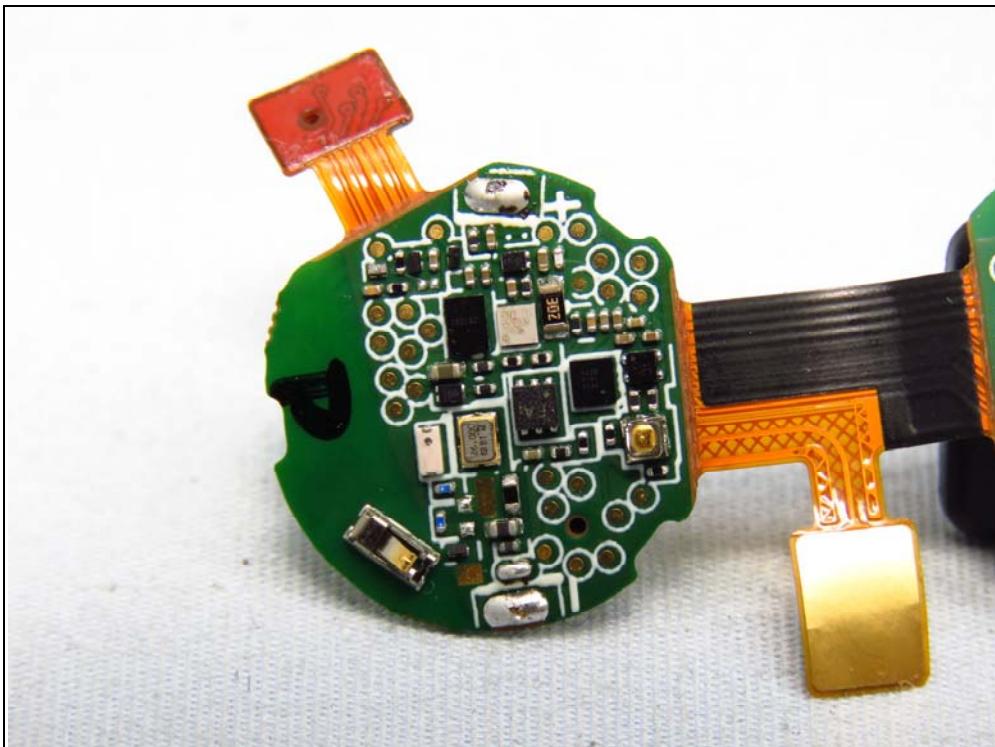

Left Earbud, Brand: SENNHEISER, Model: M3IETW L

Right Earbud, Brand: SENNHEISER, Model: M3IETW R

Monopole Antenna

Charging Case, Brand: SENNHEISER, Model: M3IETW C