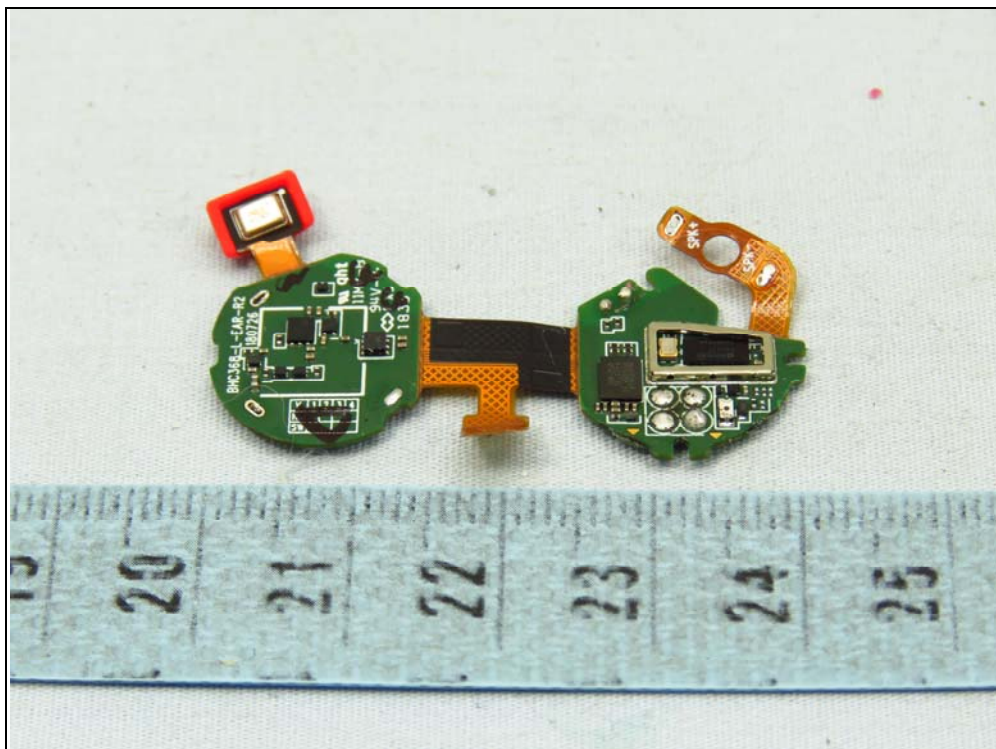

Left Earbud, Brand: SENNHEISER, Model: M3IETW L

Right Earbud, Brand: SENNHEISER, Model: M3IETW R

Monopole Antenna

Charging Case, Brand: SENNHEISER, Model: M3IETW C